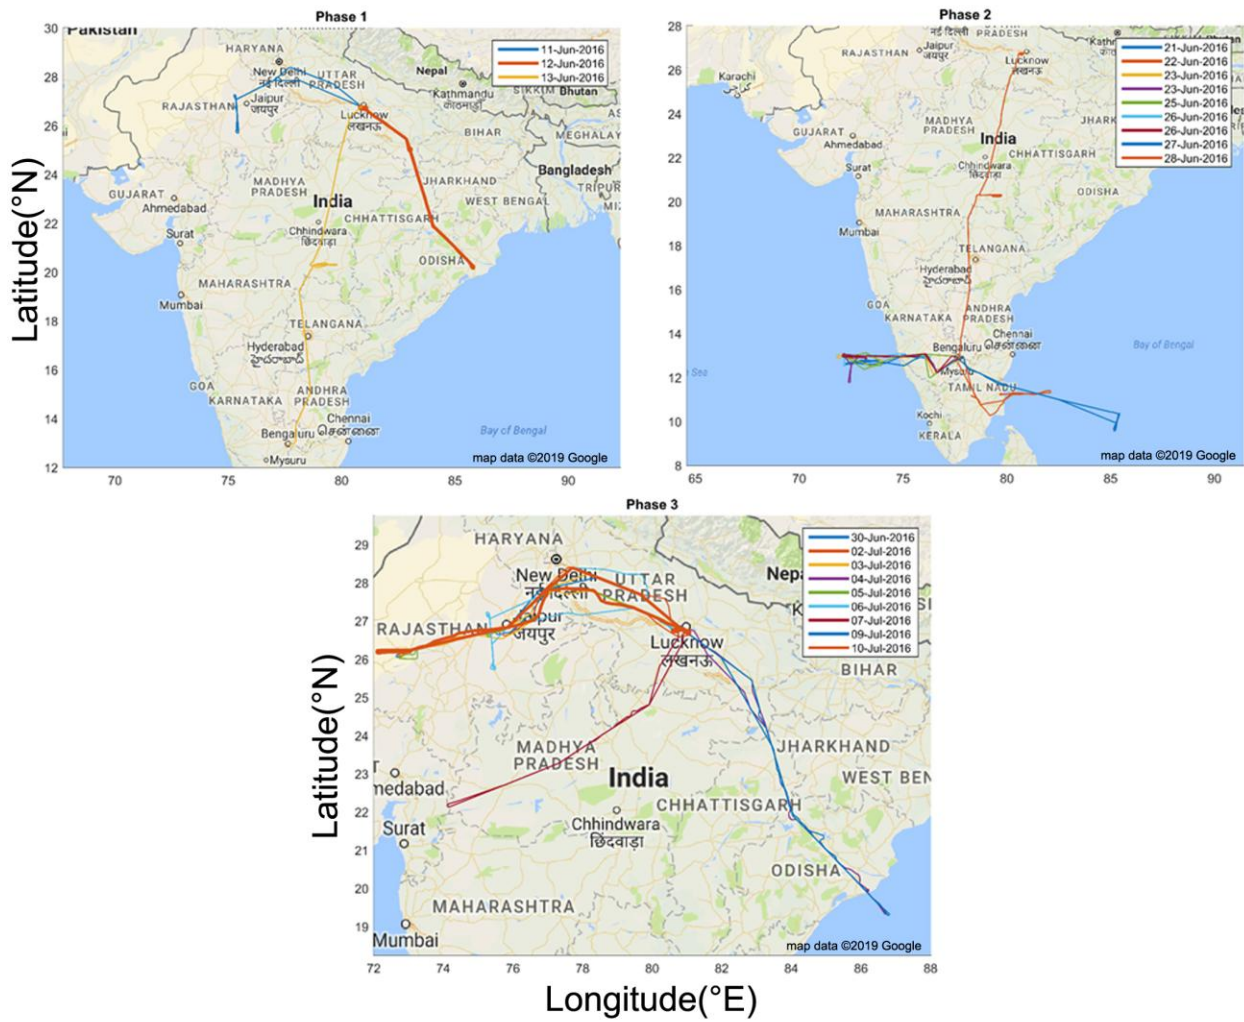

Supplementary Material

TRACK	DATE	Phase	Region Covered
B956	11 th June	1	Jaipur
B957	12 th June	1	Bhubaneswar
B958	13 th June	1	Nagpur, Bengaluru
B959	21 st June	2	Arabian Sea
B960	22 nd June	2	Bay of Bengal
B961	23 rd June	2	Arabian Sea
B962	23 rd June	2	Arabian Sea
B963	25 th June	2	Arabian Sea
B964	26 th June	2	Arabian Sea
B965	26 th June	2	Arabian Sea
B966	27 th June	2	Bay of Bengal
B967	28 th June	2	Nagpur, Lucknow
B968	30 th June	2	Jaipur
B969	2 nd July	3	Jaipur
B970	3 rd July	3	Jaipur
B971	4 th July	3	Bhubaneswar
B972	5 th July	3	Jaipur
B973	6 th July	3	Jaipur
B974	7 th July	3	Ahmedabad
B975	9 th July	3	Bhubaneswar
B976	10 th July	3	Jaipur
B977	11 th July	3	Kachhla

Table S1: Details of the aircraft measurements

Figure S1 Detailed flight track during the three phases