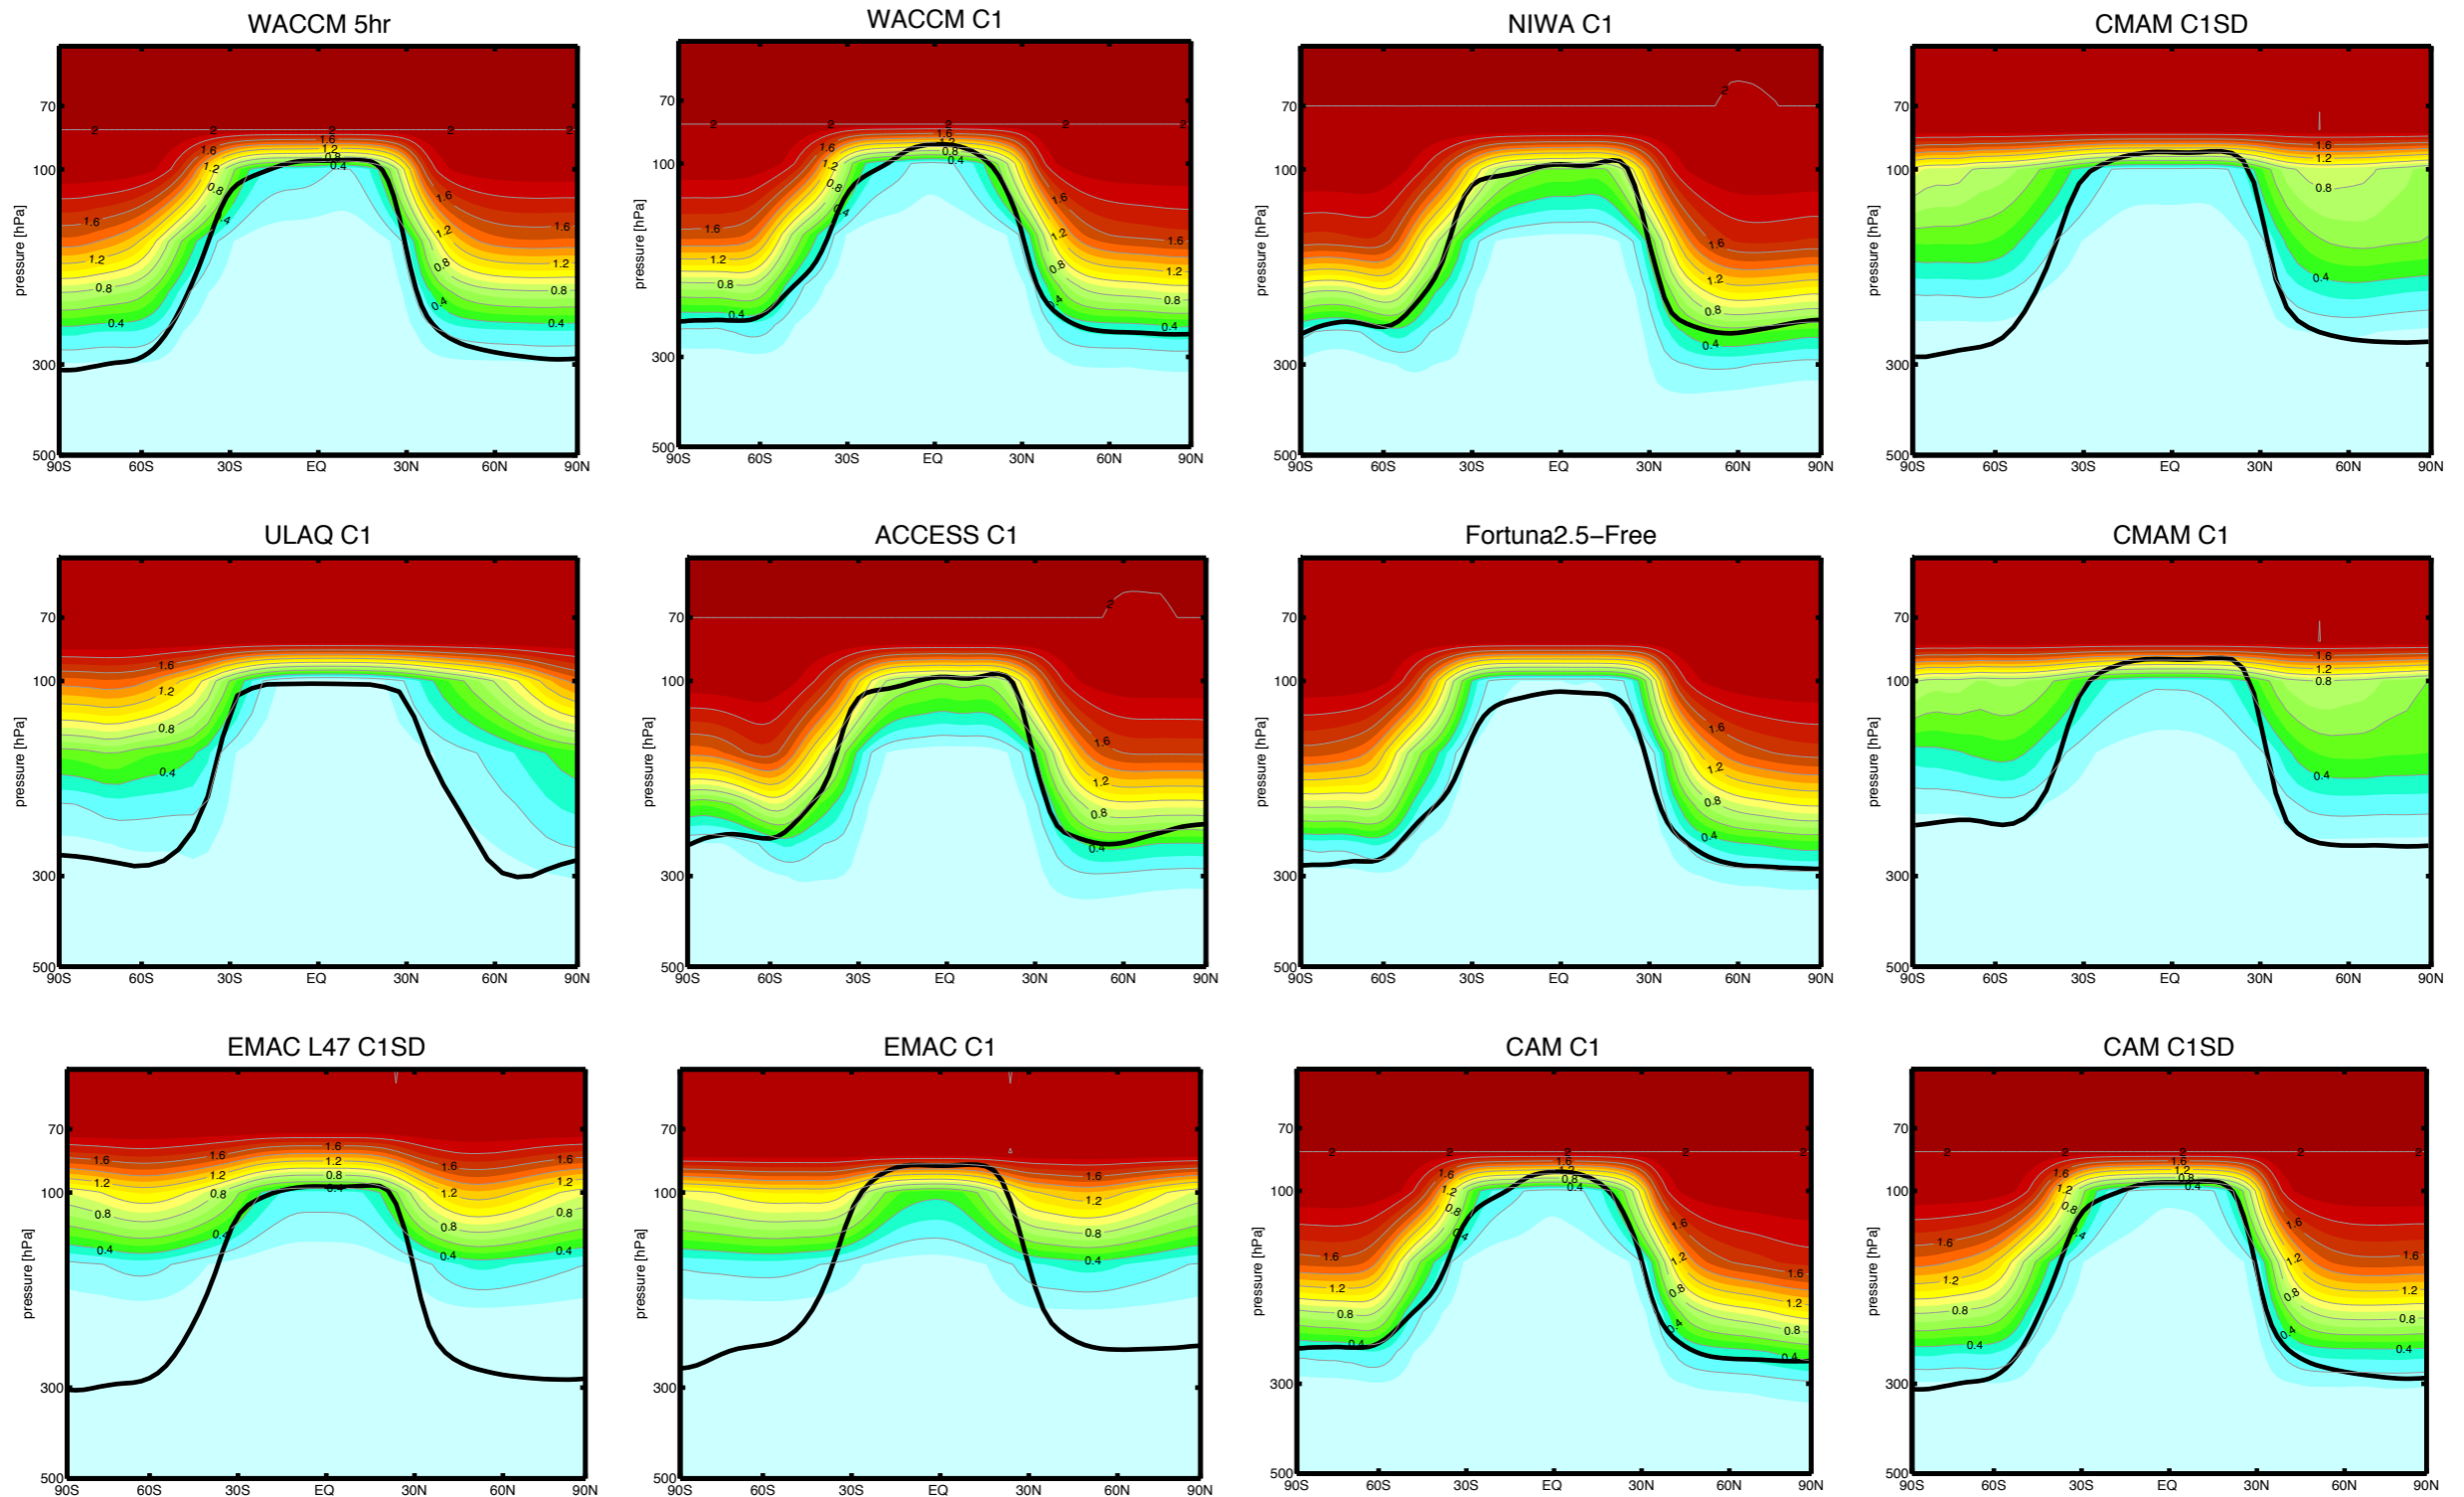

Stratospheric Loss

Tracer $\overline{\chi}_{STE}^{DJF}$

DJF Climatological Mean Stratospheric Source Loss Tracer $\overline{\chi}_{STE}^{DJF}$

thick black line: thermal tropopause

color contours: units of 100 ppb

DJF (Top) and JJA (Bottom) Pressure Velocity (ω) Profiles over NH Midlatitudes