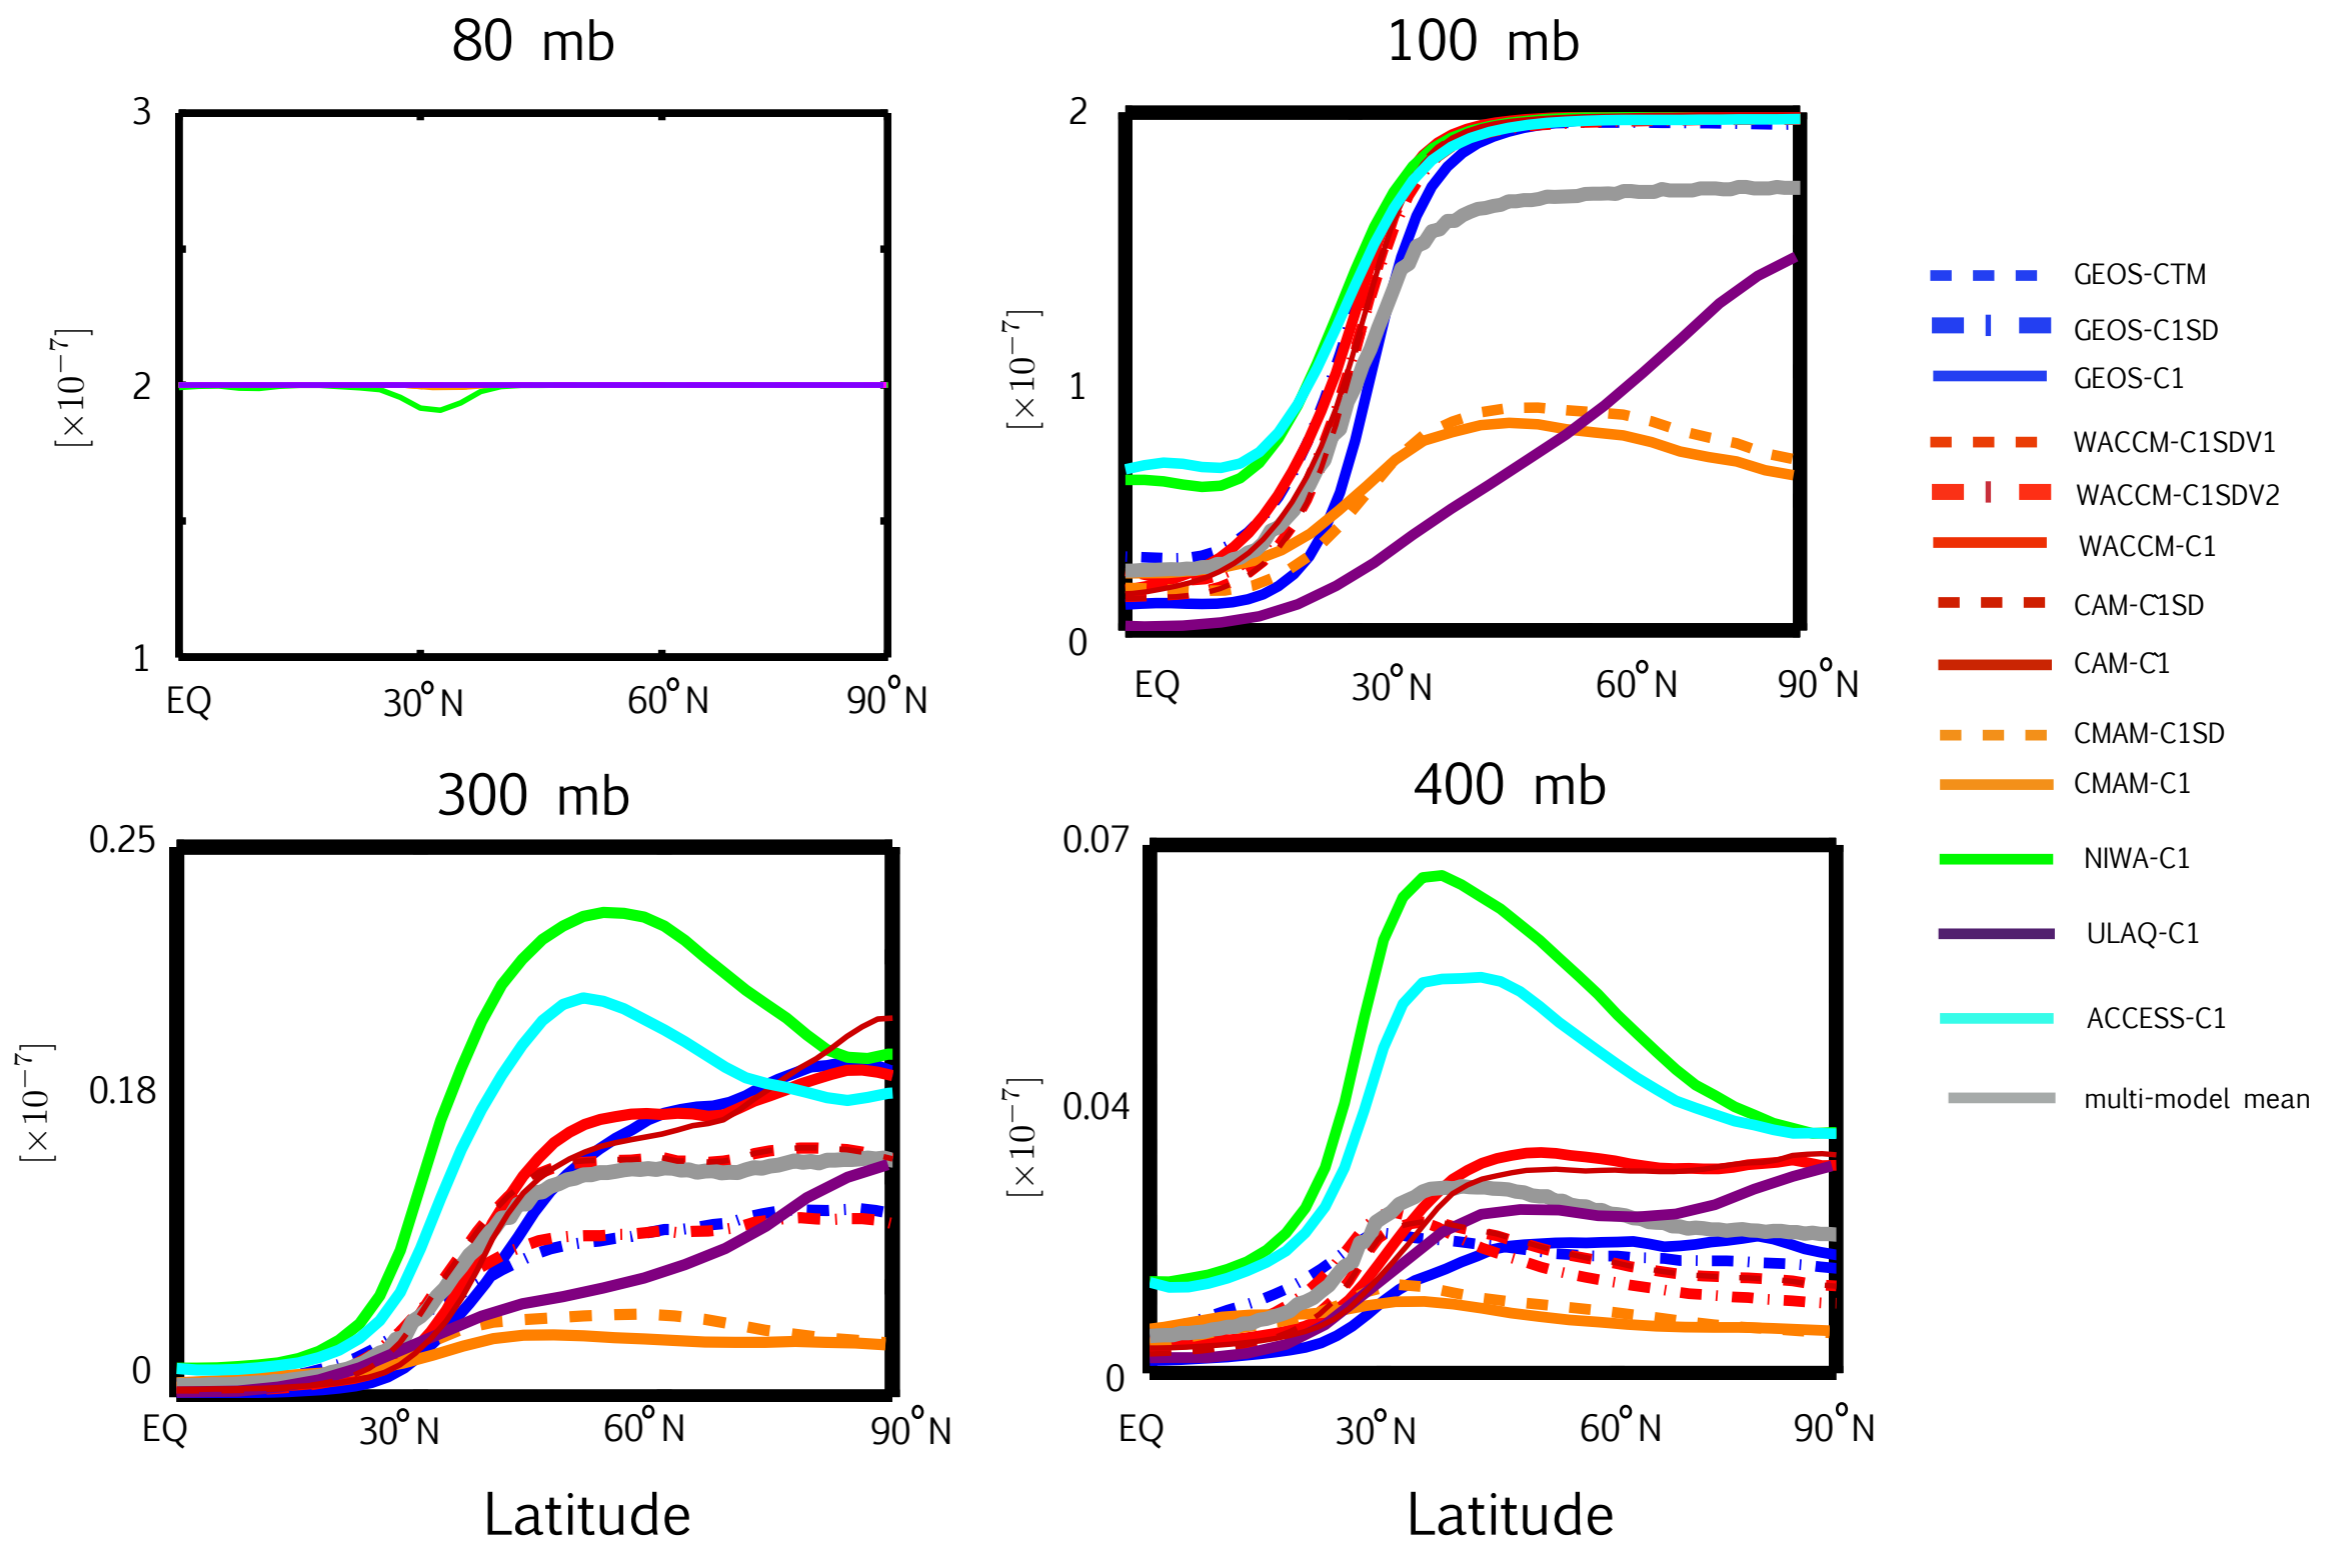

Stratospheric Loss

Tracer $\overline{\chi}_{STE}^{DJF}$

DJF Climatological Mean Stratospheric Source Loss Tracer $\overline{\chi}_{STE}^{DJF}$

thick black line: thermal tropopause

color contours: units of 100 ppb

DJF (Top) and JJA (Bottom) Pressure Velocity (ω) Profiles over NH Midlatitudes