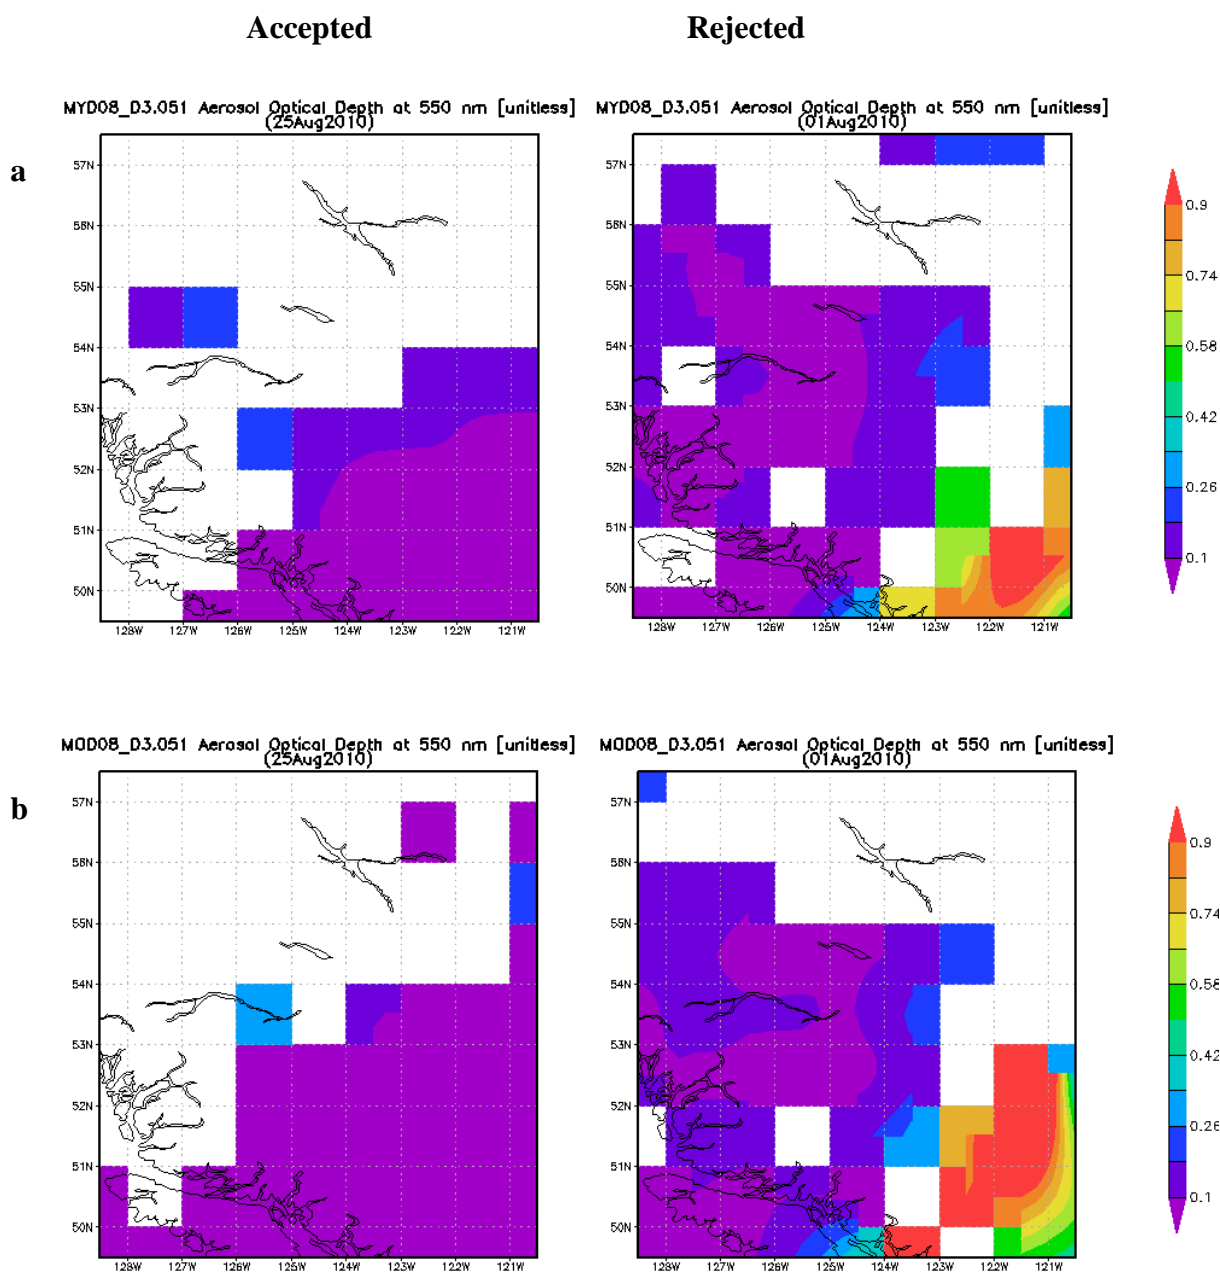

Supplement of

Biotic stress accelerates formation of climate-relevant aerosols in boreal forests

J. Joutsensaari et al.

Correspondence to: J. Joutsensaari (jorma.joutsensaari@uef.fi)

Supplementary material

Figure S1. A map of the mountain pine beetle (MPB) outbreak areas for AOD analysis. The map is also shown at the web-page <http://goo.gl/maps/m4lO5>. The leading edges of the outbreak in 2006 and 2011 are shown by green and red lines, respectively (roughly reproduced based on MPB displacement data discovered by Natural Resources Canada, see <http://www.nrcan.gc.ca/forests/insects-diseases/13381>).

Figure S2. Examples of an accepted day (25 Aug 2010) and an excluded/rejected day (1 Aug 2010) due to an evidence of forest fire aerosols in MODIS analysis. AOD results from **a)** Aqua and **b)** from Terra satellites. A clear increase in AOD values due to forest fires was observed in the 1-Aug -2010 data (lower left corners in the rejected figures). MPB-1 3x3 pixel area (N 52°-55°, W 123°-126°) is in the middle of 9x9 pixel areas shown in the figures.