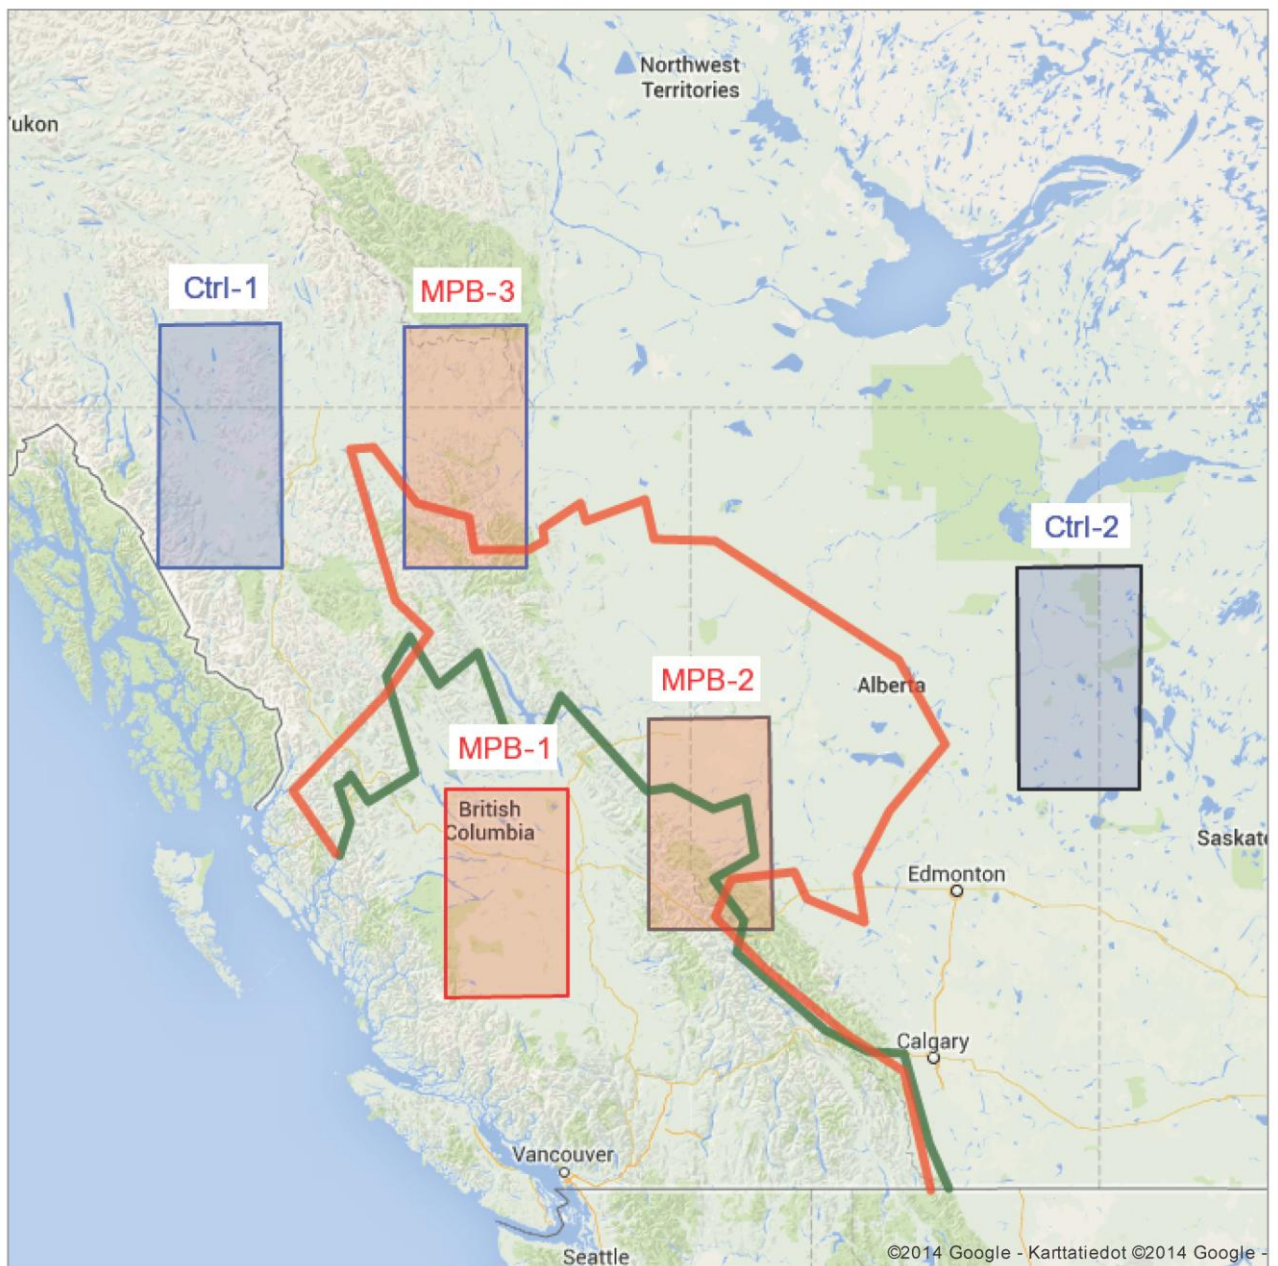

Supplement of

Biotic stress accelerates formation of climate-relevant aerosols in boreal forests

J. Joutsensaari et al.

Correspondence to: J. Joutsensaari (jorma.joutsensaari@uef.fi)

Supplementary material

Figure S1. A map of the mountain pine beetle (MPB) outbreak areas for AOD analysis. The map is also shown at the web-page <http://goo.gl/maps/m4lO5>. The leading edges of the outbreak in 2006 and 2011 are shown by green and red lines, respectively (roughly reproduced based on MPB displacement data discovered by Natural Resources Canada, see <http://www.nrcan.gc.ca/forests/insects-diseases/13381>).

Figure S2. Examples of an accepted day (25 Aug 2010) and an excluded/rejected day (1 Aug 2010) due to an evidence of forest fire aerosols in MODIS analysis. AOD results from **a)** Aqua and **b)** from Terra satellites. A clear increase in AOD values due to forest fires was observed in the 1-Aug -2010 data (lower left corners in the rejected figures). MPB-1 3x3 pixel area (N 52°-55°, W 123°-126°) is in the middle of 9x9 pixel areas shown in the figures.