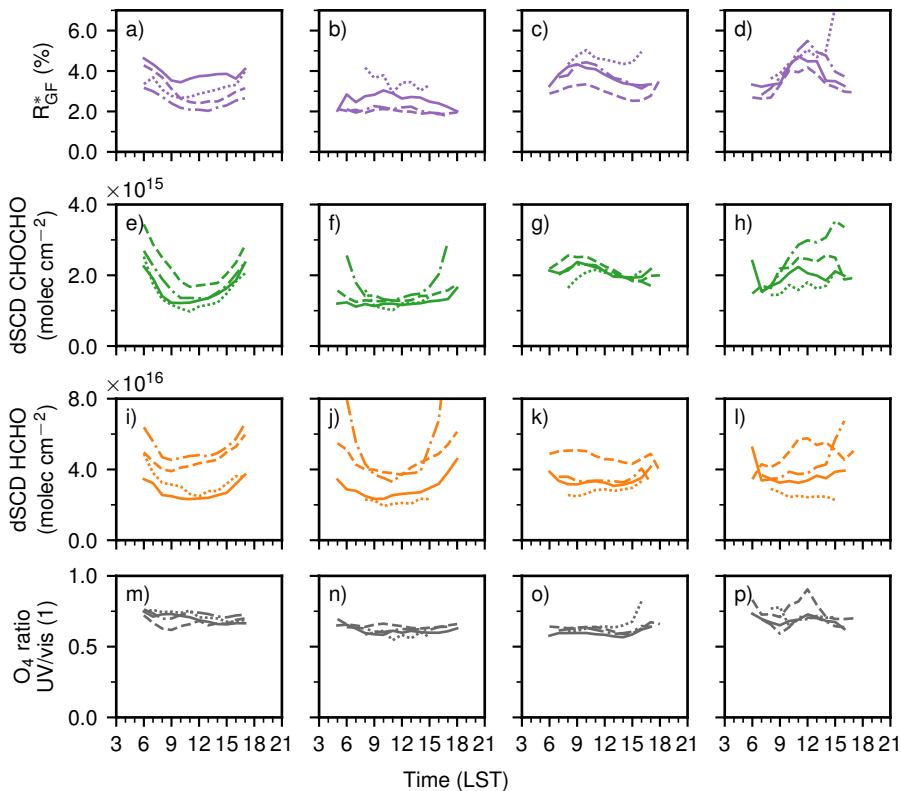

**ATTO**
**Orléans**
**Athens**
**Incheon**

**ATTO seasons**

- Wet (FMAM)
- - - Transition W2D (JJ)
- · - · Dry (ASON)
- Transition D2W (DJ)

**Other seasons**

- Spring (MAM)
- - - Summer (JJA)
- · - · Autumn (SON)
- Winter (DJF)