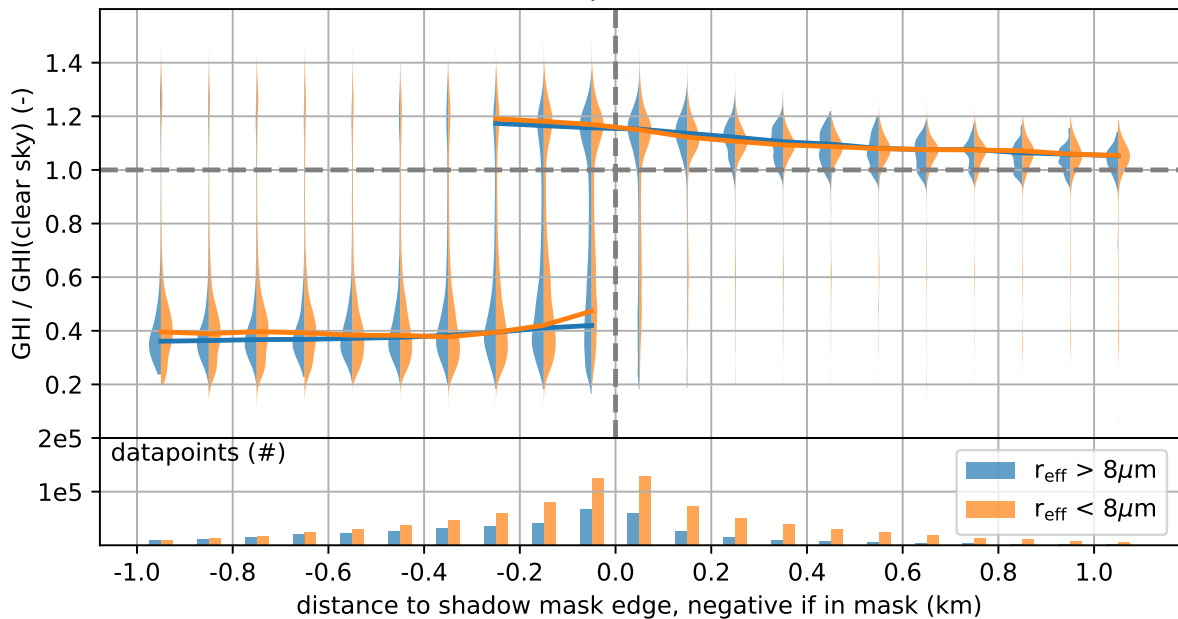

(a) Cloud droplet effective radius

(b) Cloud droplet effective radius, COD<15