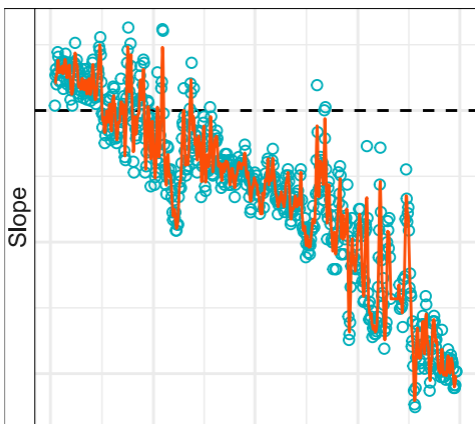

Senseair HPP: ID 436:436

Coefficient's value

Intercept (ppm)

Slope

2022-07

2023-01

2023-07

2024-01

2024-07

Date

Value type

○ Daily test

— Three-day rolling mean