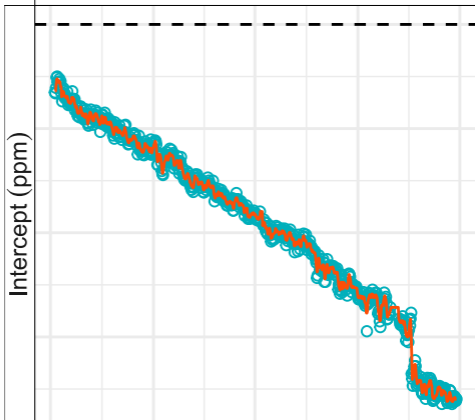

Senseair HPP: ID 436:436

Coefficient's value

Intercept (ppm)

Slope

2022-07

2023-01

2023-07

2024-01

2024-07

Date

Value type

○ Daily test

— Three-day rolling mean