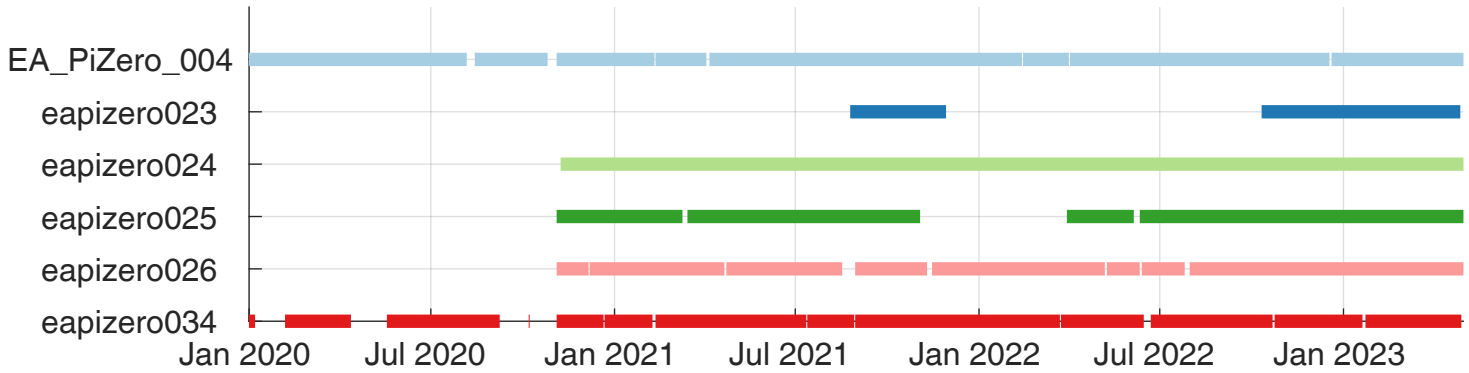

(a) Periods when each Toronto sensor was active

(b) Periods when each New York and Long Island sensor was active