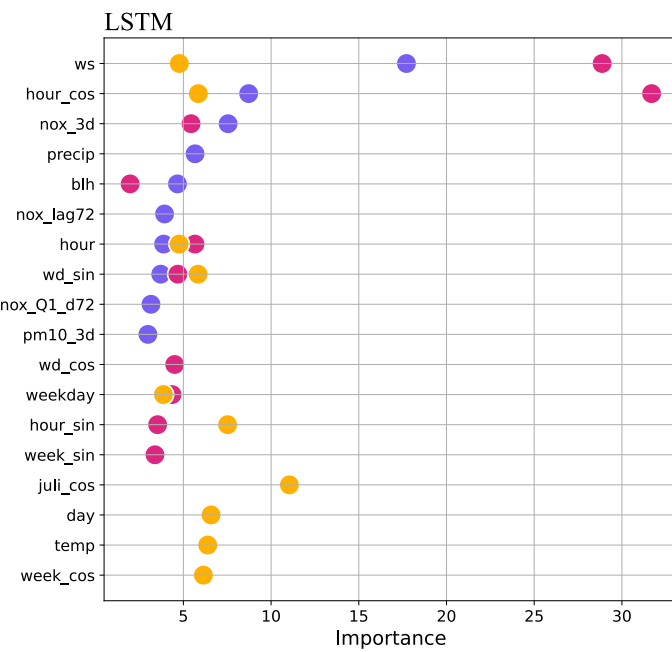

Hornsgatan - NOx - 3d

MDI Permutation SHAP Gradient