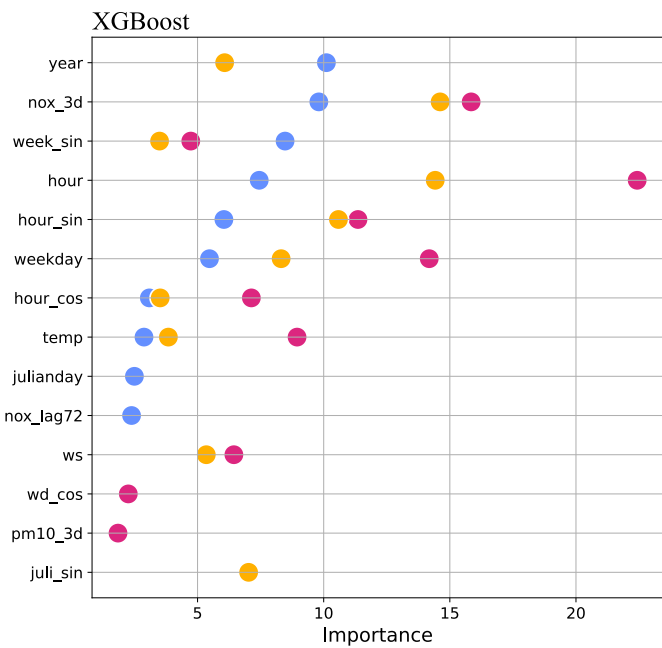

Folkungagatan - NOx - 1d

● MDI ● Permutation ● SHAP ● Gradient

Folkungagatan - NOx - 2d

● MDI ● Permutation ● SHAP ● Gradient

Folkungagatan - NOx - 3d

● MDI ● Permutation ● SHAP ● Gradient