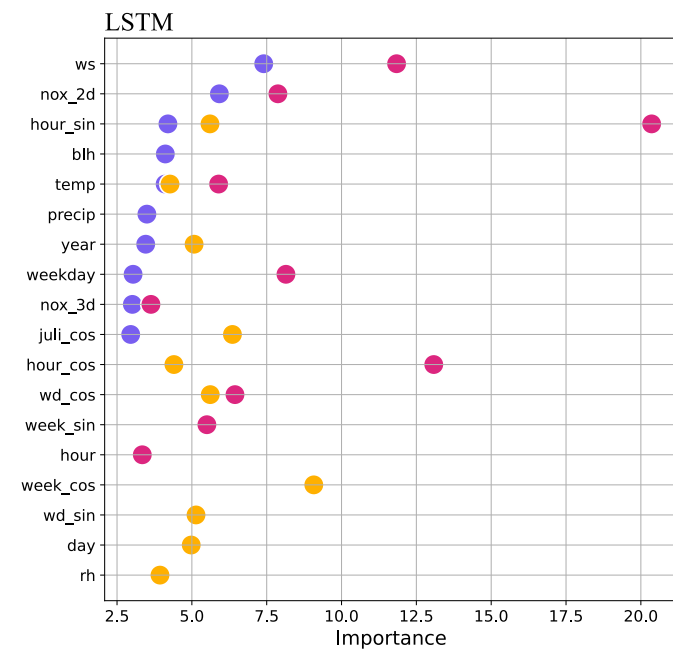

Folkungagatan - NOx - 1d

● MDI ● Permutation ● SHAP ● Gradient

Folkungagatan - NOx - 2d

● MDI ● Permutation ● SHAP ● Gradient

Folkungagatan - NOx - 3d

● MDI ● Permutation ● SHAP ● Gradient