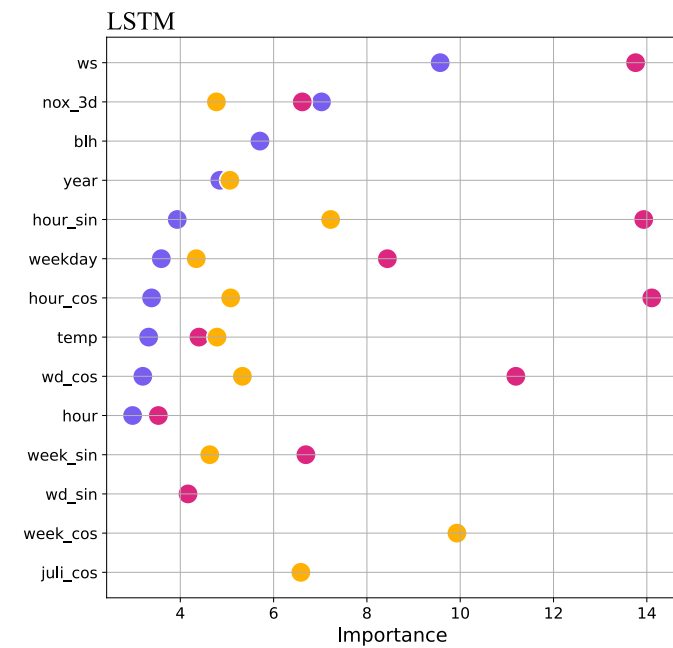

Folkungagatan - NOx - 1d

● MDI ● Permutation ● SHAP ● Gradient

Folkungagatan - NOx - 2d

● MDI ● Permutation ● SHAP ● Gradient

Folkungagatan - NOx - 3d

● MDI ● Permutation ● SHAP ● Gradient