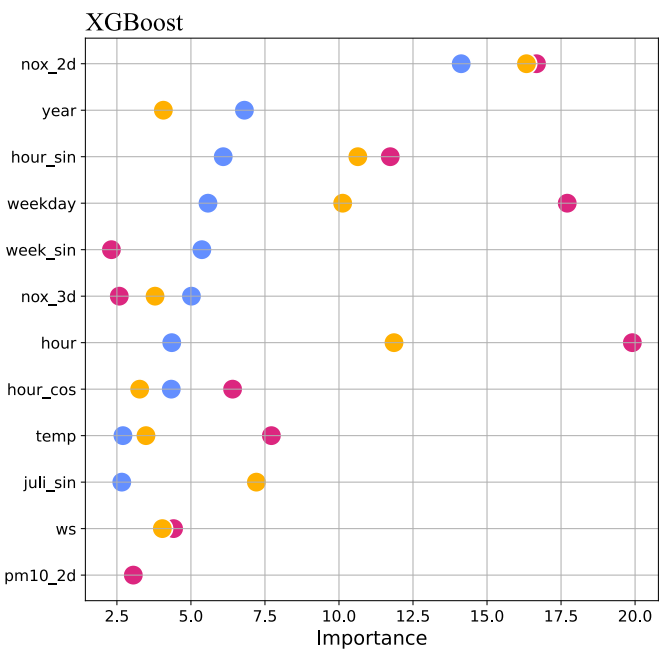

Folkungagatan - NOx - 1d

● MDI ● Permutation ● SHAP ● Gradient

Folkungagatan - NOx - 2d

● MDI ● Permutation ● SHAP ● Gradient

Folkungagatan - NOx - 3d

● MDI ● Permutation ● SHAP ● Gradient