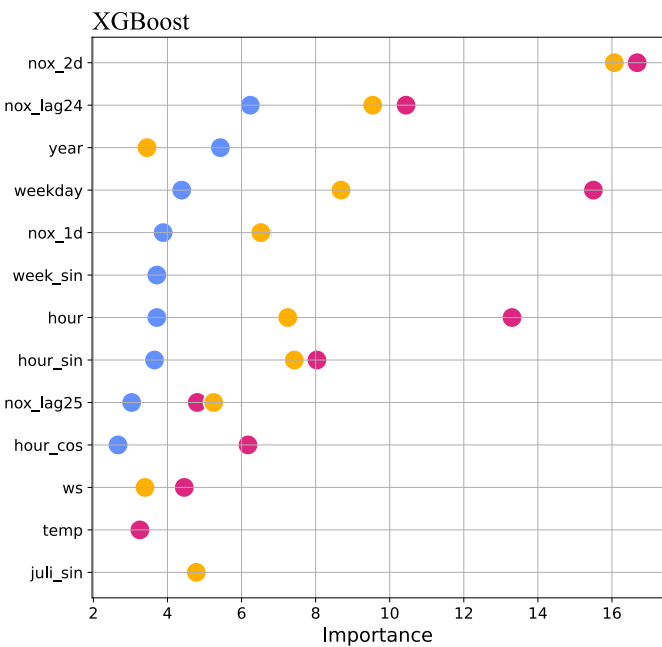

Folkungagatan - NOx - 1d

● MDI ● Permutation ● SHAP ● Gradient

Folkungagatan - NOx - 2d

● MDI ● Permutation ● SHAP ● Gradient

Folkungagatan - NOx - 3d

● MDI ● Permutation ● SHAP ● Gradient