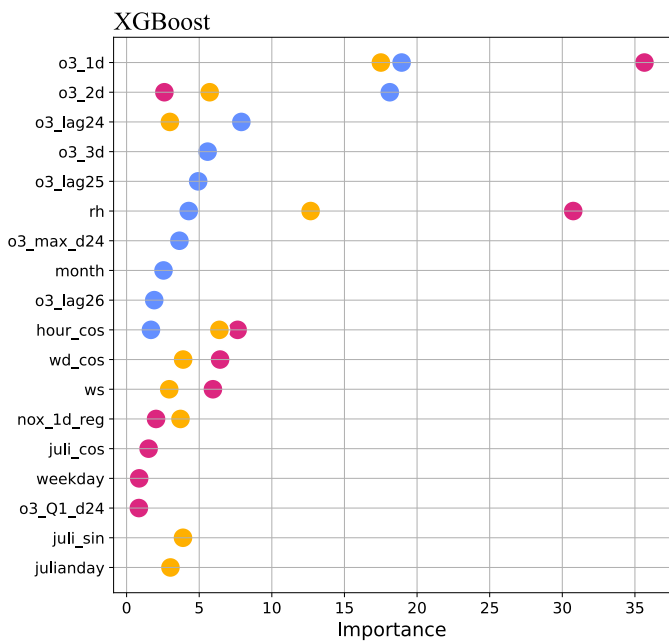

Urban Background - O3 - 1d

● MDI ● Permutation ● SHAP ● Gradient

Urban Background - O3 - 2d

● MDI ● Permutation ● SHAP ● Gradient

Urban Background - O3 - 3d

● MDI ● Permutation ● SHAP ● Gradient