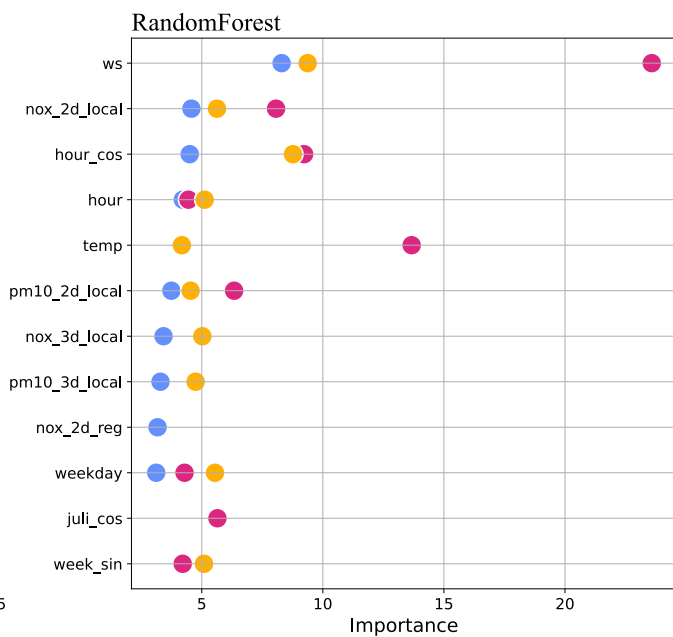

## Urban Background - NOx - 1d

● MDI ● Permutation ● SHAP ● Gradient

## Urban Background - NOx - 2d

● MDI ● Permutation ● SHAP ● Gradient