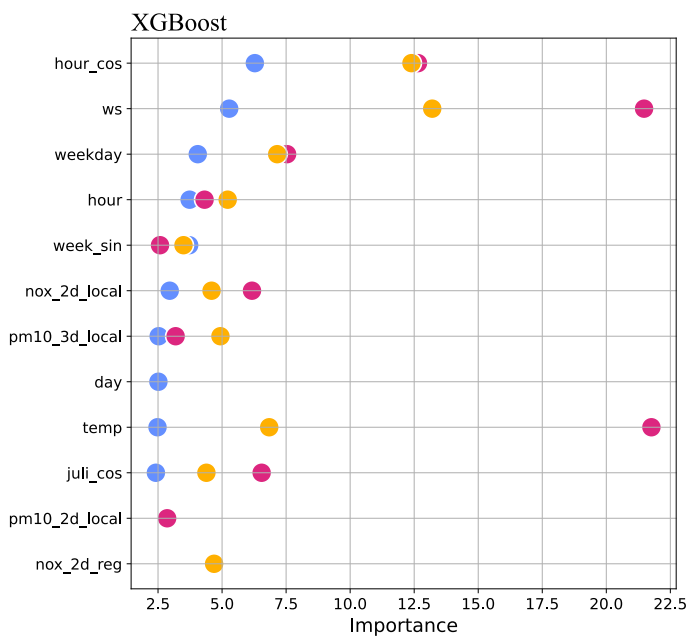

## Urban Background - NOx - 1d

● MDI ● Permutation ● SHAP ● Gradient

## Urban Background - NOx - 2d

● MDI ● Permutation ● SHAP ● Gradient