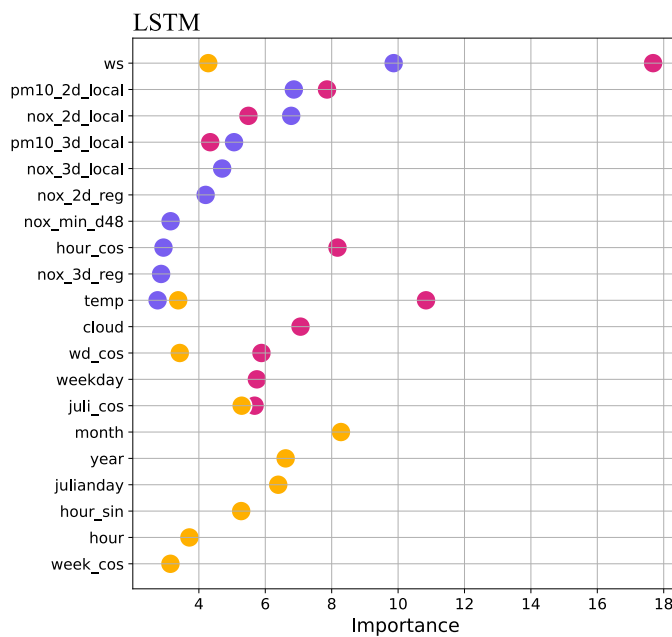

## Urban Background - NOx - 1d

● MDI ● Permutation ● SHAP ● Gradient

## Urban Background - NOx - 2d

● MDI ● Permutation ● SHAP ● Gradient