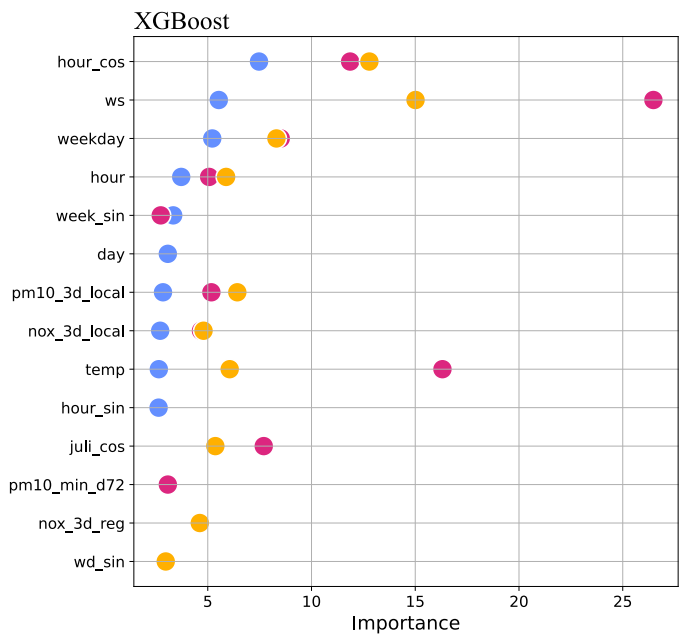

Urban Background - NOx - 3d

● MDI ● Permutation ● SHAP ● Gradient