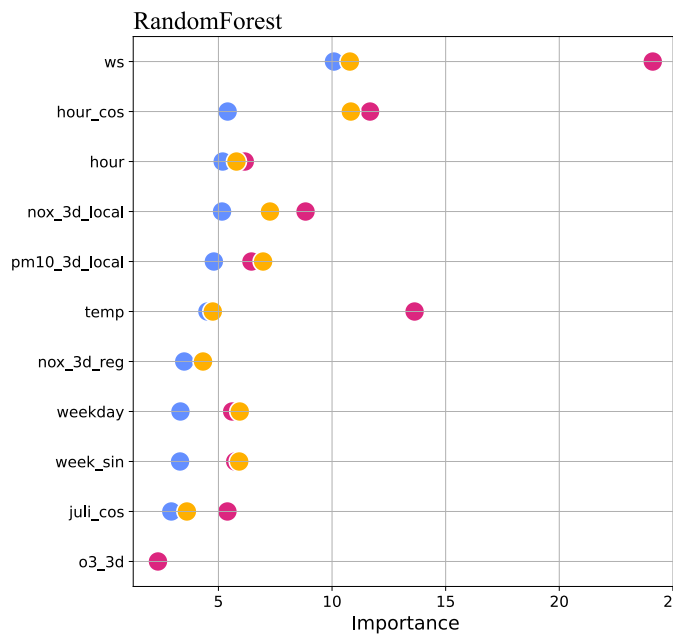

Urban Background - NOx - 3d

● MDI ● Permutation ● SHAP ● Gradient