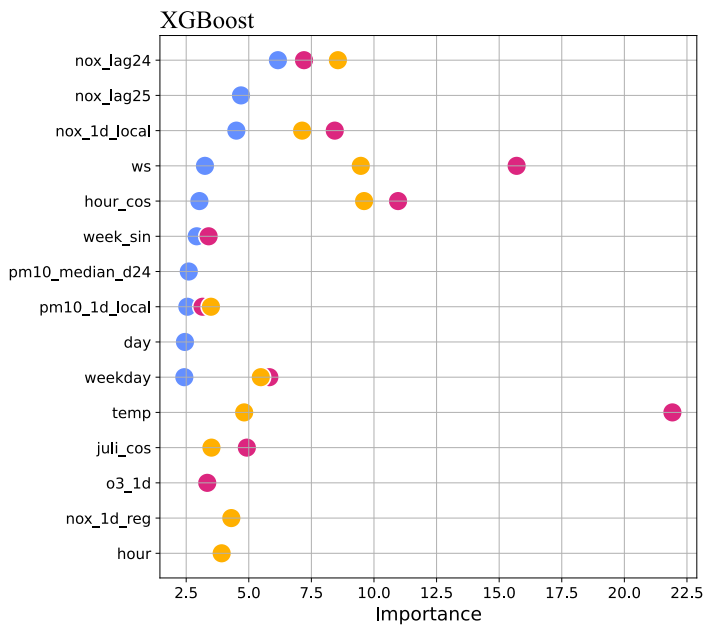

## Urban Background - NOx - 1d

● MDI ● Permutation ● SHAP ● Gradient

## Urban Background - NOx - 2d

● MDI ● Permutation ● SHAP ● Gradient