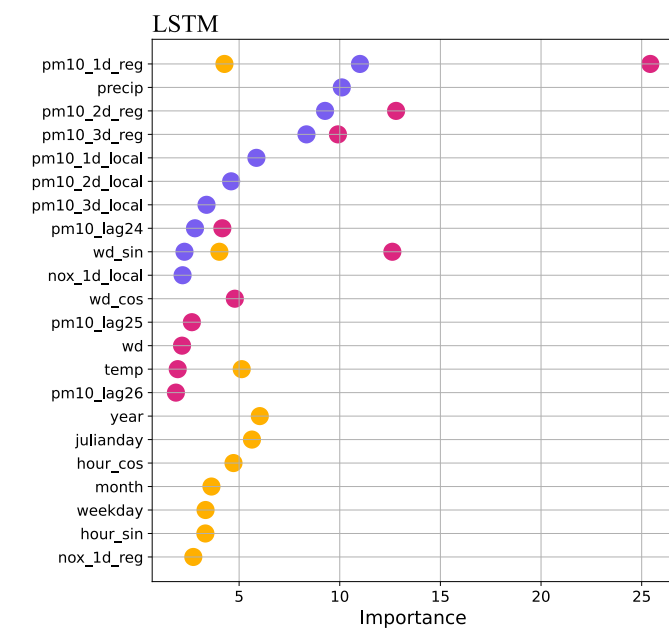

Urban Background - NOx - 1d

● MDI ● Permutation ● SHAP ● Gradient

Urban Background - PM10 - 1d

● MDI ● Permutation ● SHAP ● Gradient

Urban Background - O3 - 1d

● MDI ● Permutation ● SHAP ● Gradient