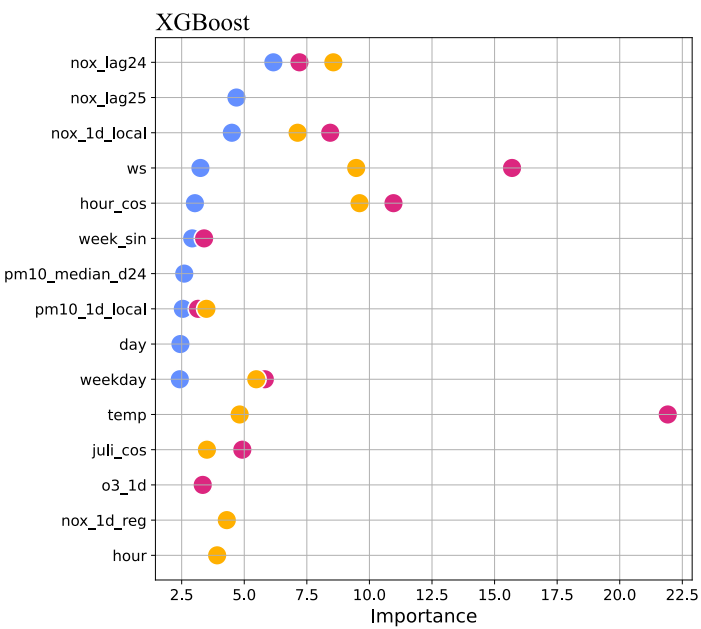

Urban Background - NOx - 1d

● MDI ● Permutation ● SHAP ● Gradient

Urban Background - PM10 - 1d

● MDI ● Permutation ● SHAP ● Gradient

Urban Background - O3 - 1d

● MDI ● Permutation ● SHAP ● Gradient