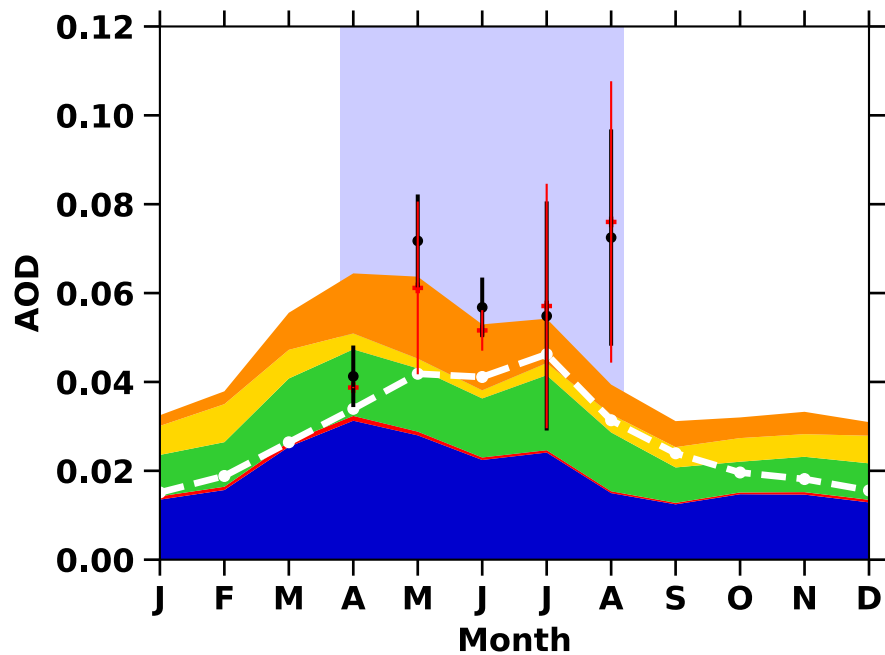

PEARL

OPAL

Thule

Hornsund