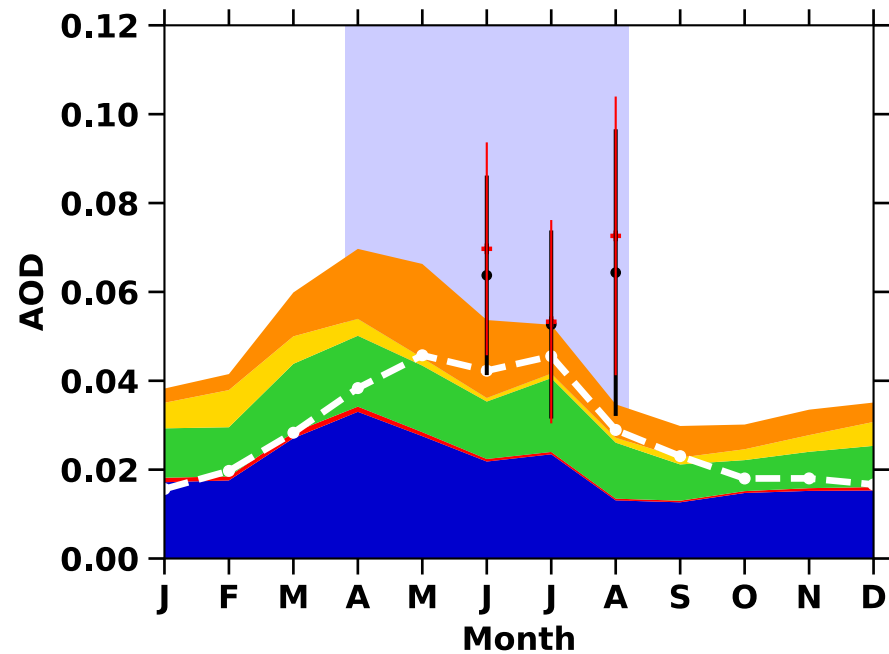

PEARL

OPAL

Thule

Hornsund