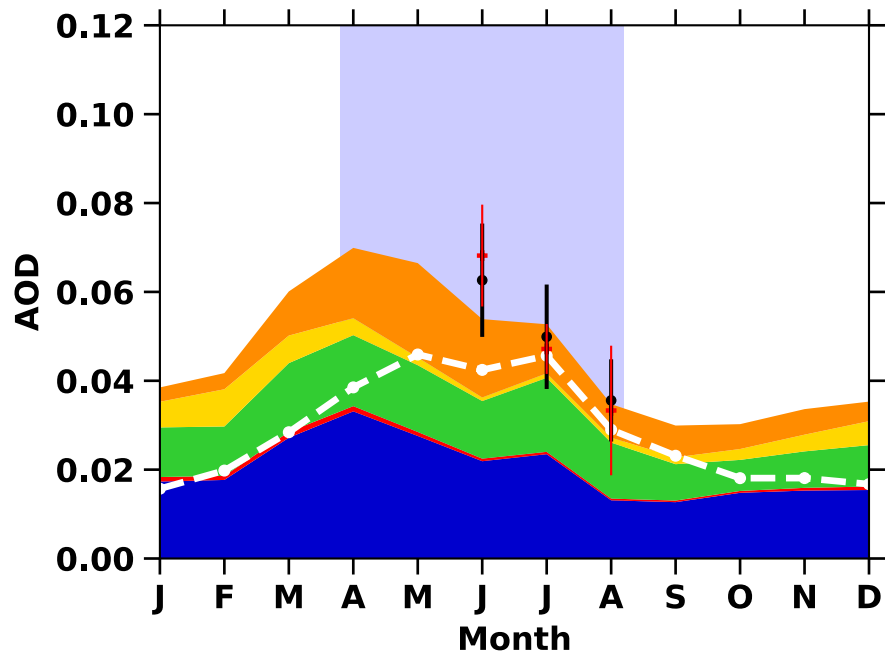

PEARL

OPAL

Thule

Hornsund