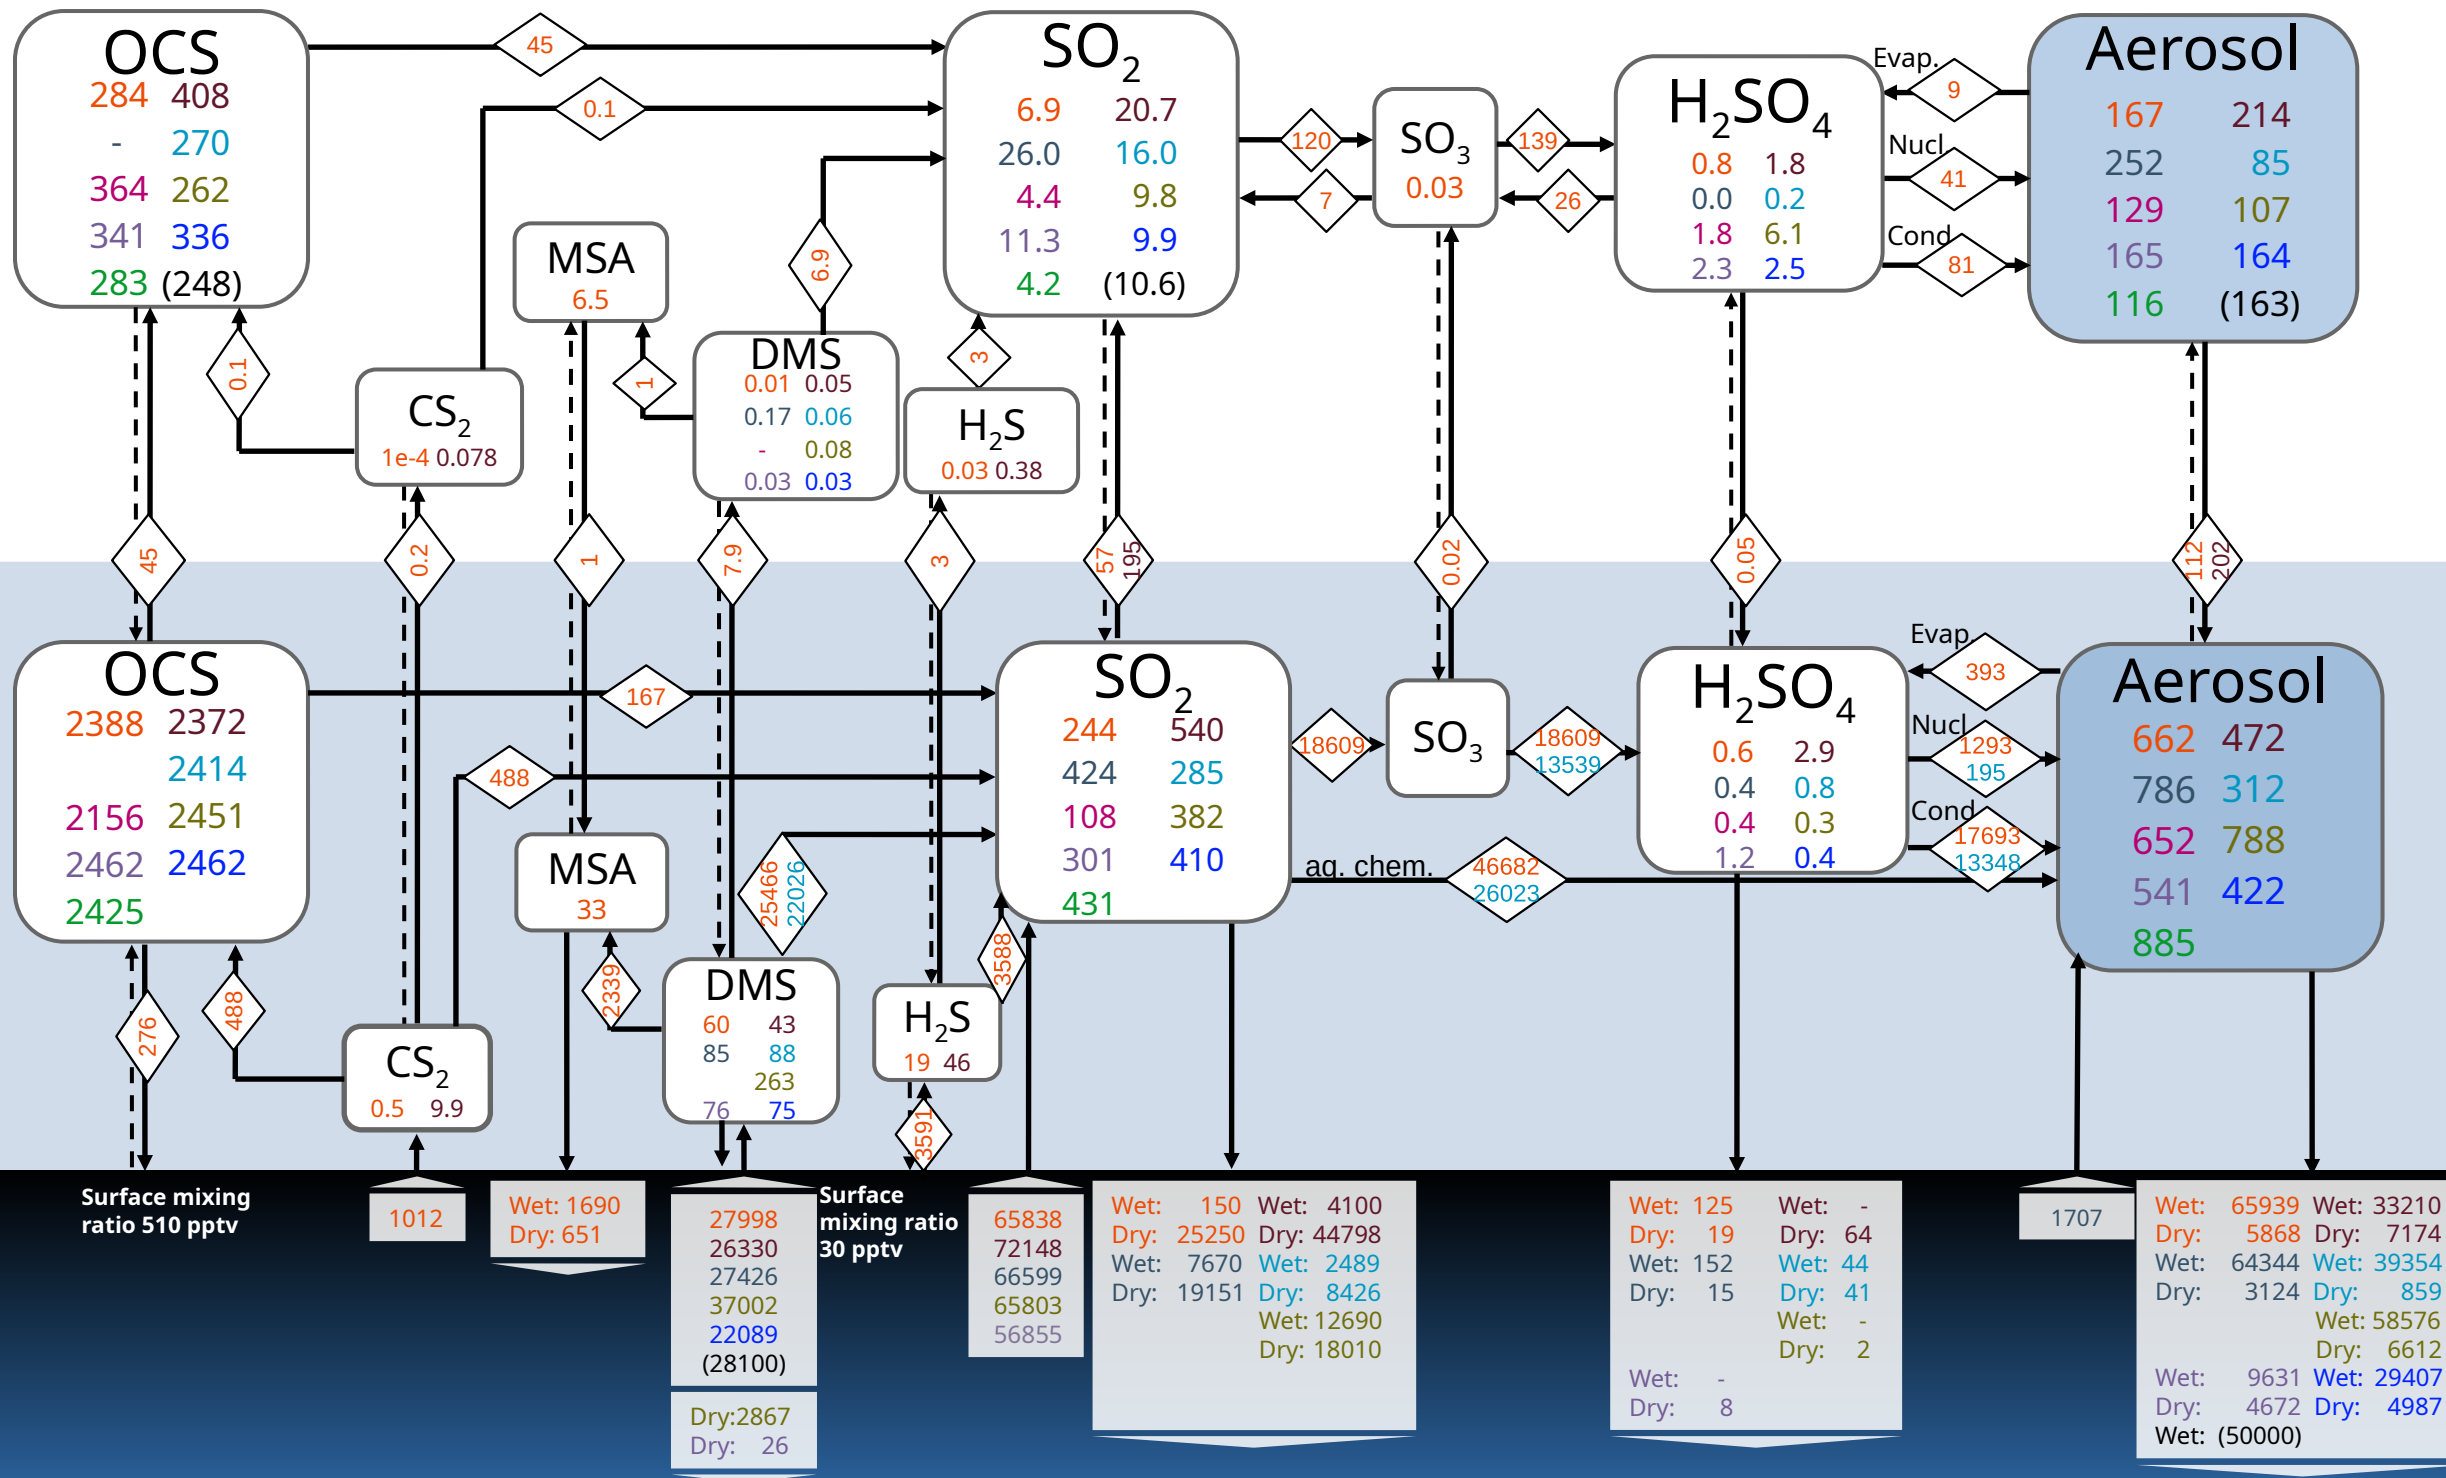

STRATOSPHERE

TROPOSPHERE

- SOCOL-AERv2
- ULAQ-CCM
- ECHAM6-SALSA
- ECHAM5-HAM
- CAM5-CARMA
- MIROC-CHASER
- WACCM6-CARMA
- WACCM6-MAM4
- UM-UKCA
- (Observations/ACCMIP)