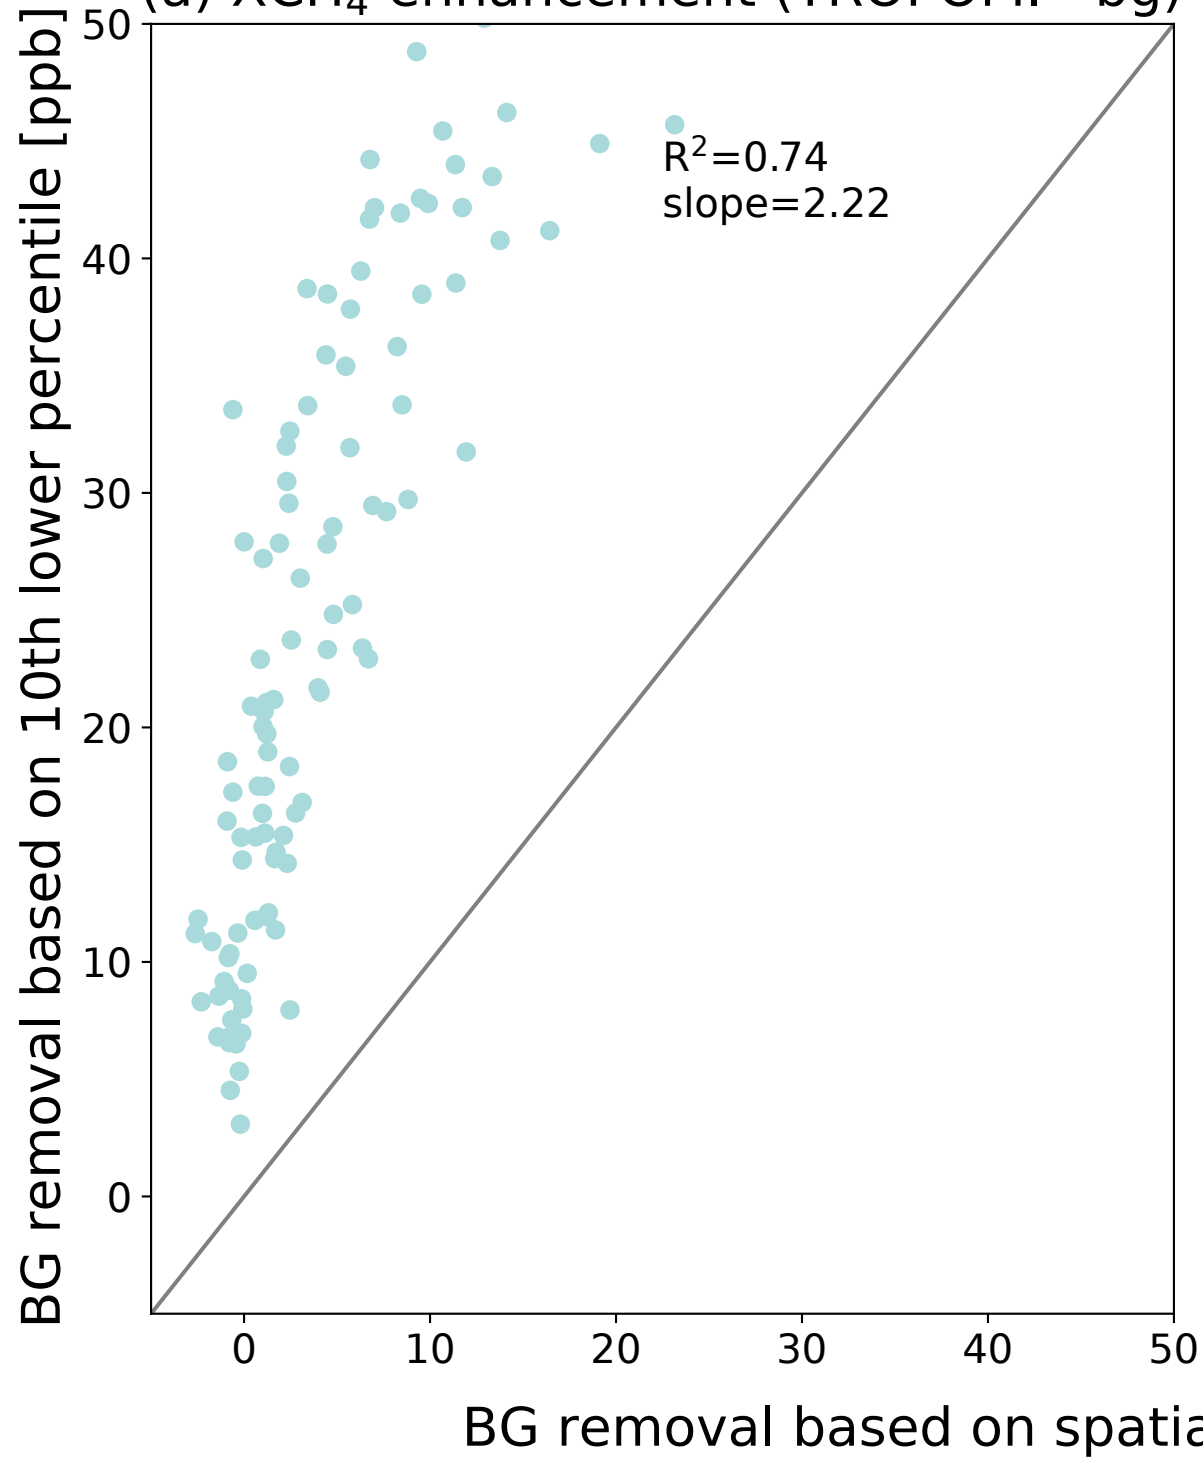

(a) XCH₄ enhancement (TROPOMI - bg)

(b) wind-assigned anomaly