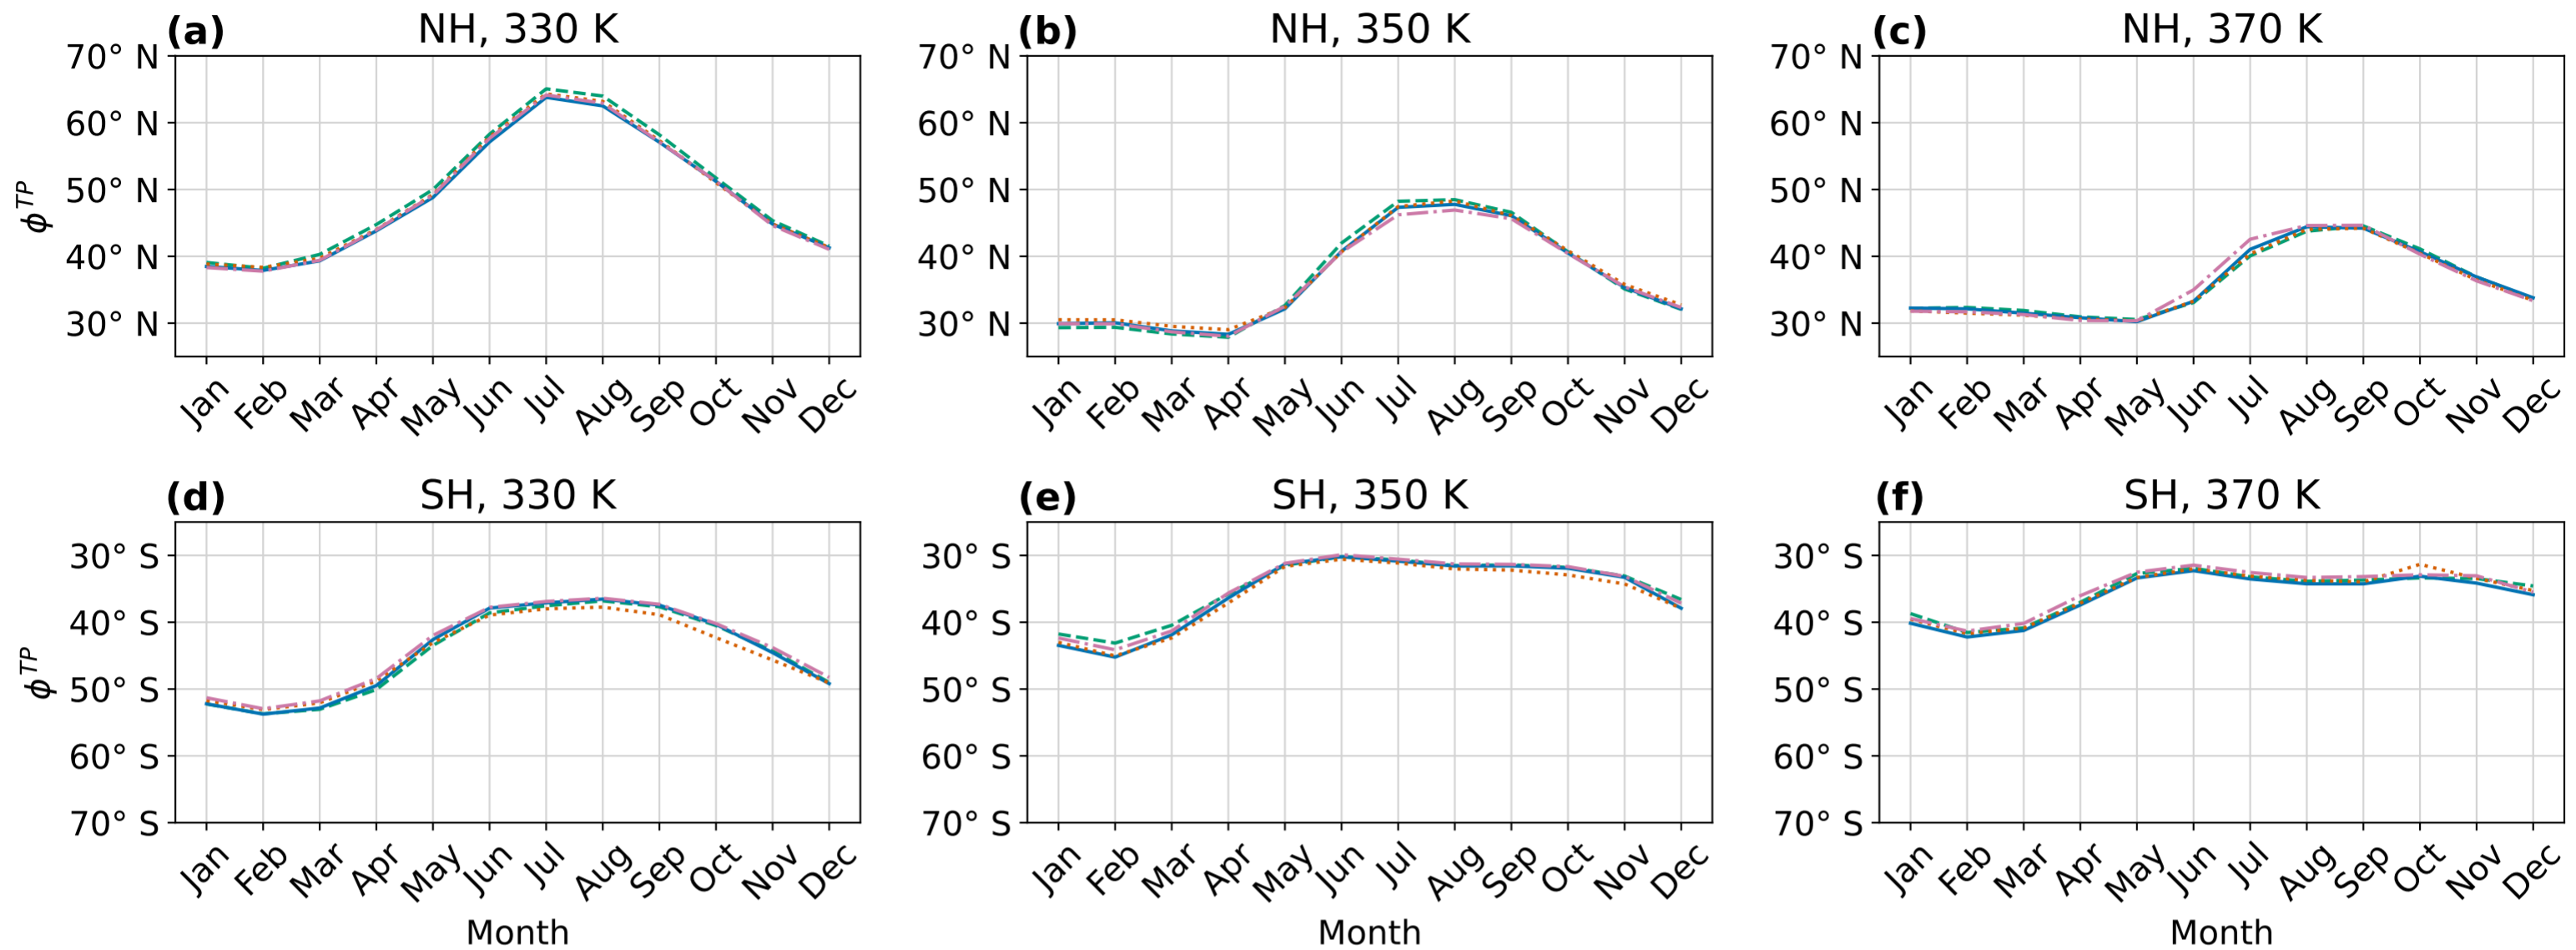

Mean seasonal cycle of PVG tropopause latitude ϕ^{TP}

Mean seasonal cycle of PV at the PVG tropopause PV^{TP}