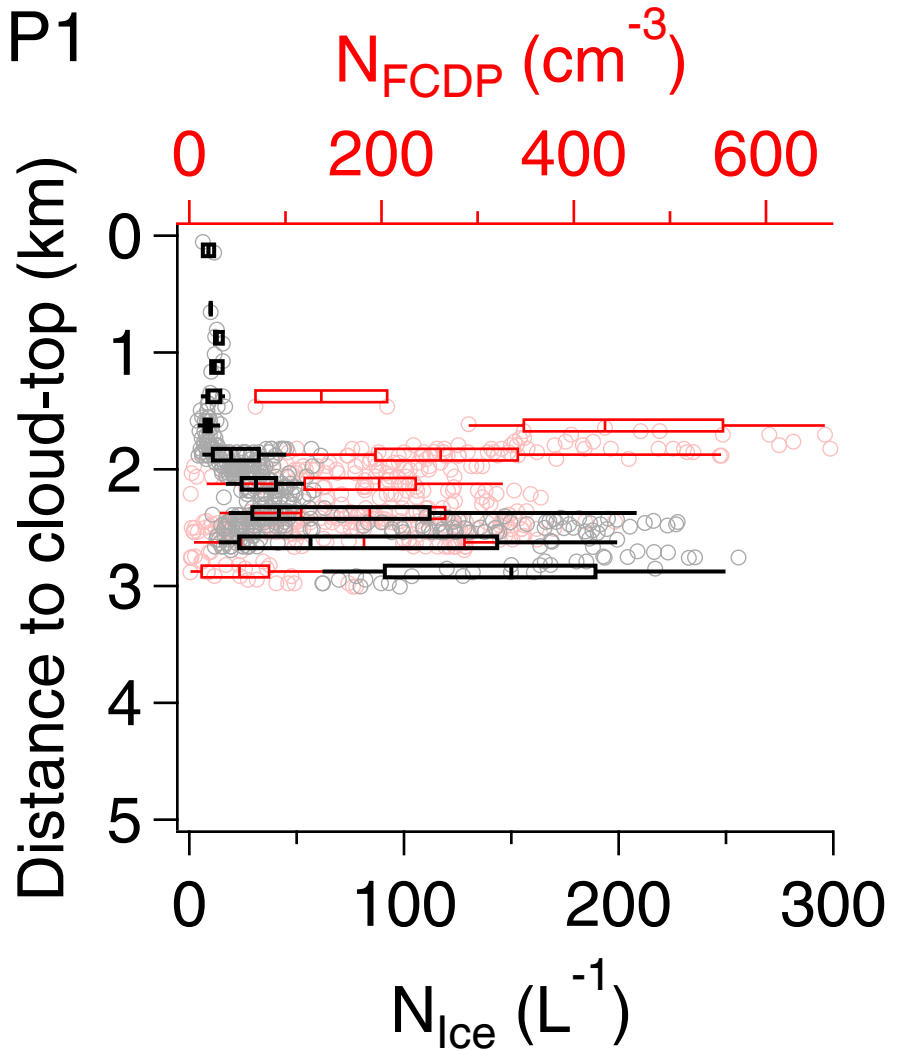

**-5.5°C** Cloud-top height 7.3 km  
Cloud-top temperature -19°C

**-12°C** Cloud-top height 10.1 km  
Cloud-top temperature -39°C

**-8.9°C** Cloud-top height 8.6 km  
Cloud-top temperature -28°C

**-5.5°C** Cloud-top height 5.5 km  
Cloud-top temperature -11.3°C