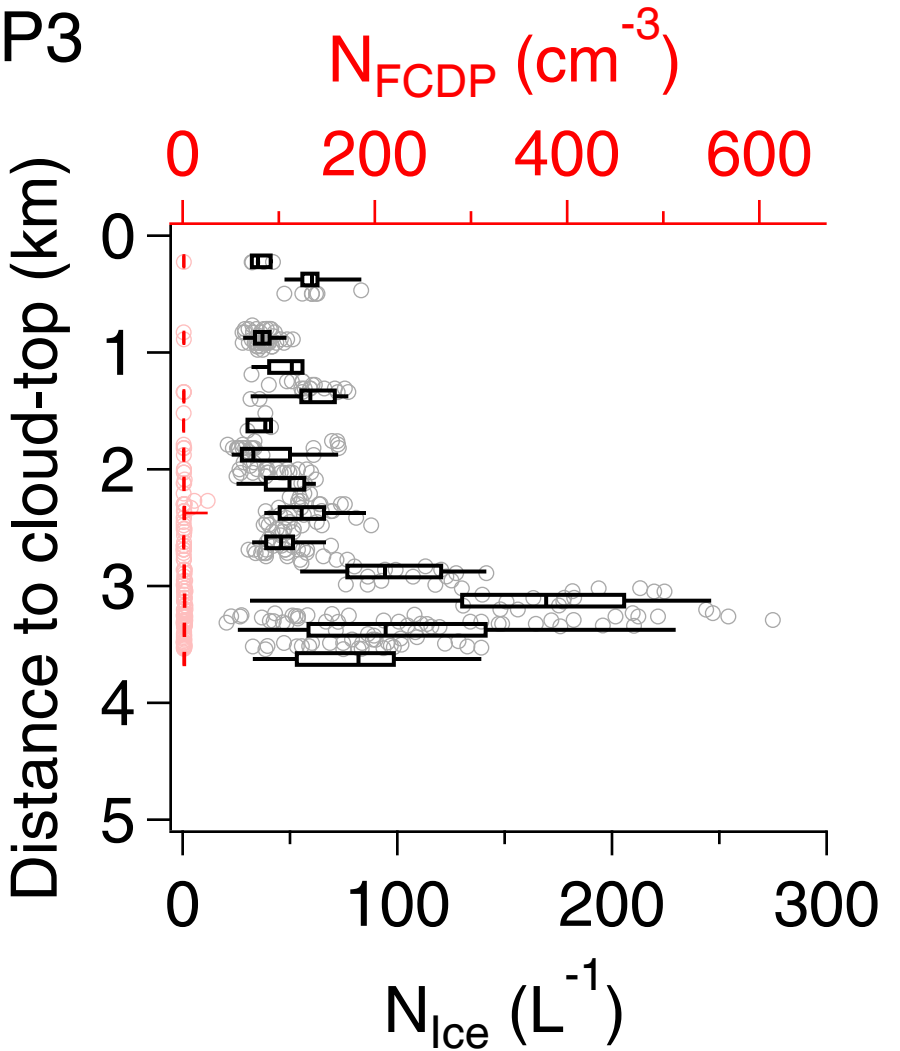

**-5.5°C** Cloud-top height 7.3 km  
Cloud-top temperature -19°C

**-12°C** Cloud-top height 10.1 km  
Cloud-top temperature -39°C

**-8.9°C** Cloud-top height 8.6 km  
Cloud-top temperature -28°C

**-5.5°C** Cloud-top height 5.5 km  
Cloud-top temperature -11.3°C