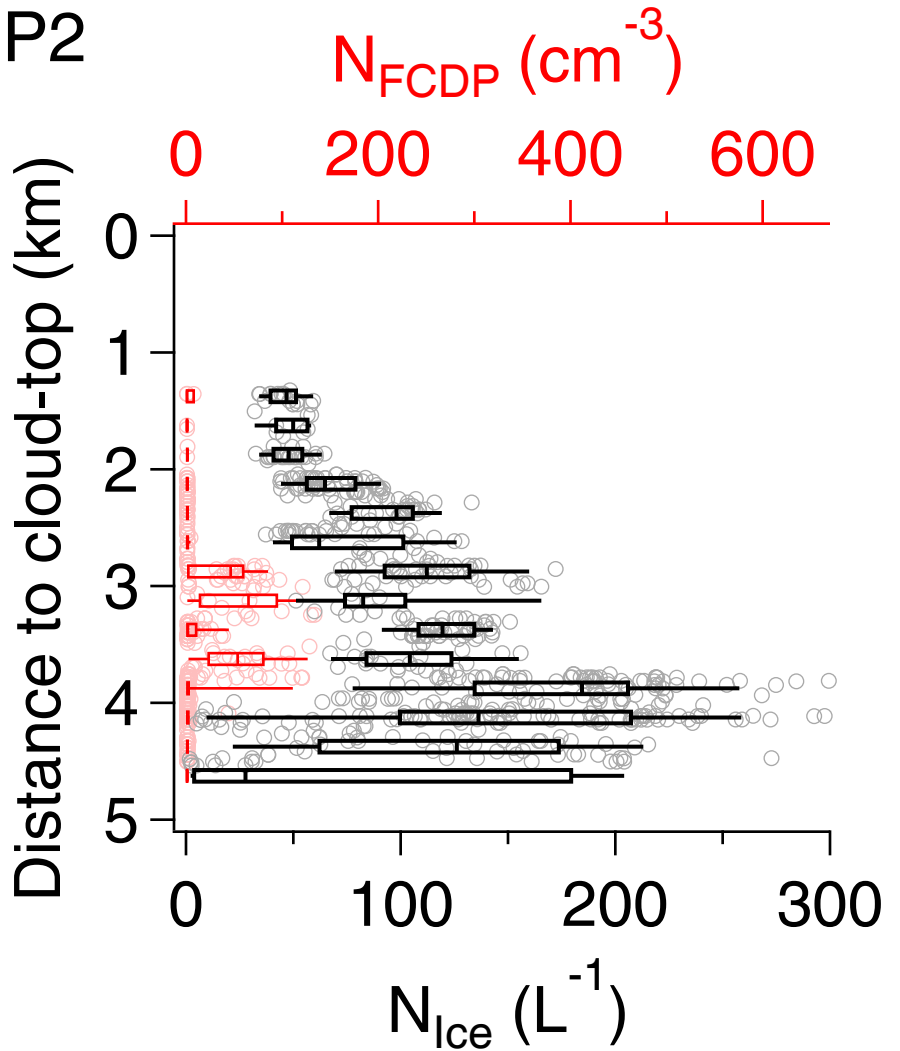

**-5.5°C** Cloud-top height 7.3 km  
Cloud-top temperature -19°C

**-12°C** Cloud-top height 10.1 km  
Cloud-top temperature -39°C

**-8.9°C** Cloud-top height 8.6 km  
Cloud-top temperature -28°C

**-5.5°C** Cloud-top height 5.5 km  
Cloud-top temperature -11.3°C