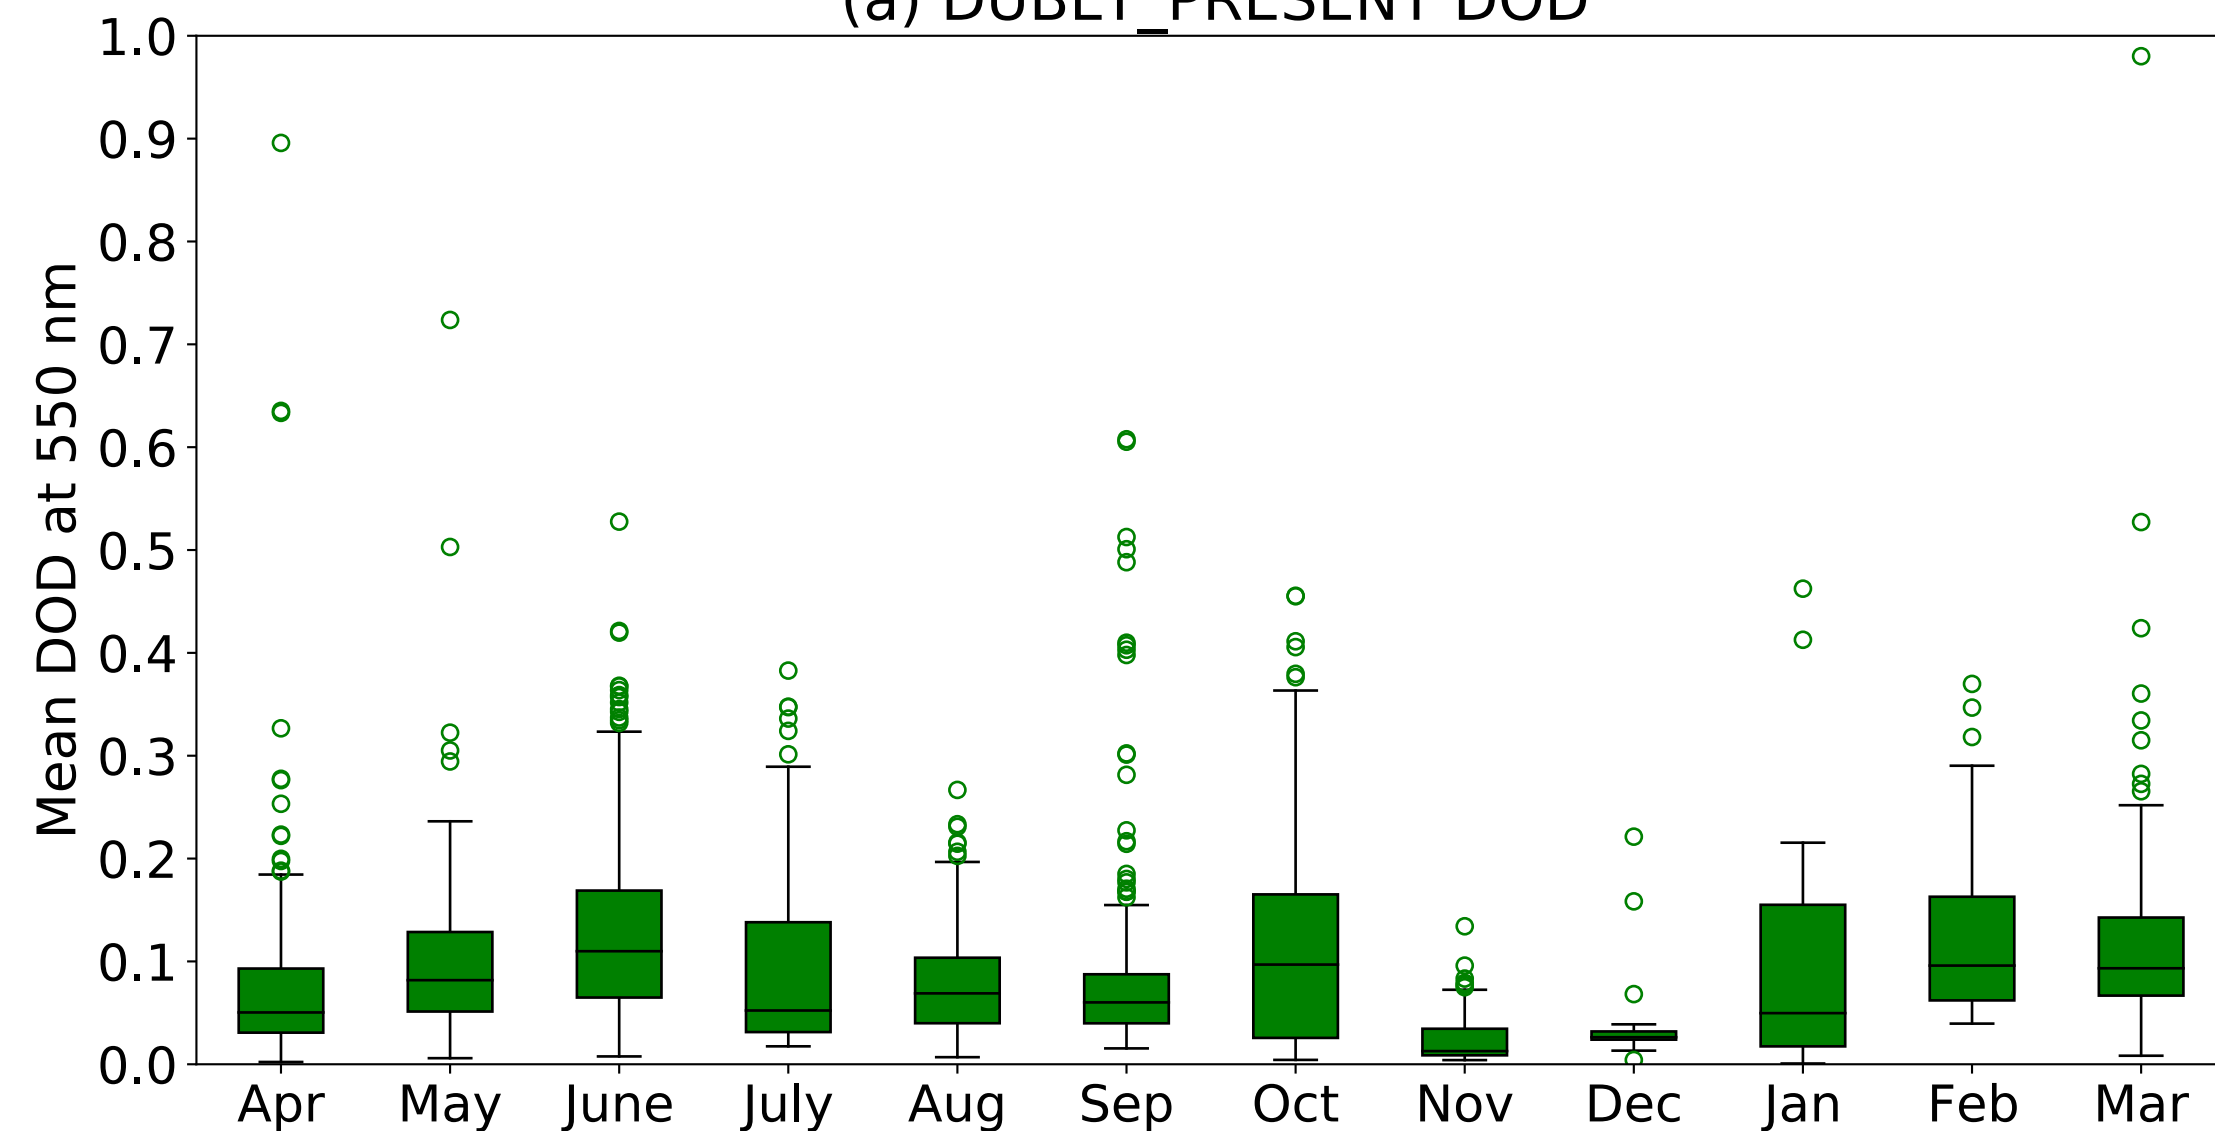

(a) DUBLT\_PRESENT DOD

(b) DUBLT\_ARALKUM DOD difference

(c) DUBLT\_PRESENT SFC DRE

(d) DUBLT\_PRESENT ATM DRE

(e) DUBLT\_ARALKUM SFC DRE difference

(f) DUBLT\_ARALKUM ATM DRE difference

(g) DUBLT\_PRESENT SFC DRE efficiency

(h) DUBLT\_PRESENT ATM DRE efficiency