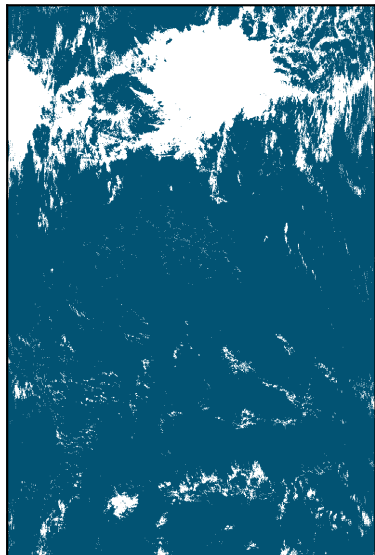

RGB Image

Pre-Processed Cloud Mask
Cloud Fraction: 0.426

Threshold $R = 0.10$
Cloud Fraction: 0.319

Threshold $R = 0.30$
Cloud Fraction: 0.168

Threshold $R = 0.50$
Cloud Fraction: 0.072

Threshold $R = 0.70$
Cloud Fraction: 0.019