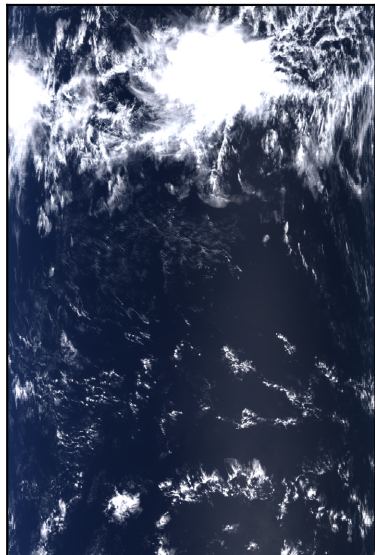

RGB Image

Pre-Processed Cloud Mask
Cloud Fraction: 0.426

Threshold $R = 0.10$
Cloud Fraction: 0.319

Threshold $R = 0.30$
Cloud Fraction: 0.168

Threshold $R = 0.50$
Cloud Fraction: 0.072

Threshold $R = 0.70$
Cloud Fraction: 0.019