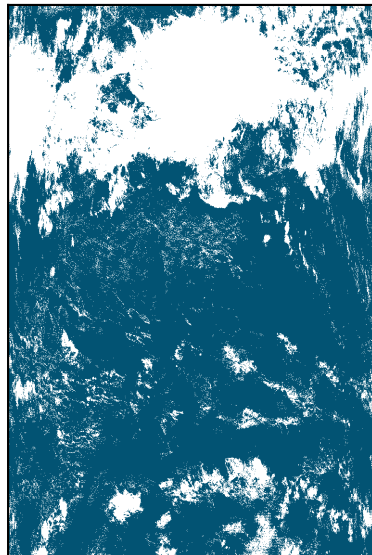

RGB Image

Pre-Processed Cloud Mask
Cloud Fraction: 0.426

Threshold $R = 0.10$
Cloud Fraction: 0.319

Threshold $R = 0.30$
Cloud Fraction: 0.168

Threshold $R = 0.50$
Cloud Fraction: 0.072

Threshold $R = 0.70$
Cloud Fraction: 0.019