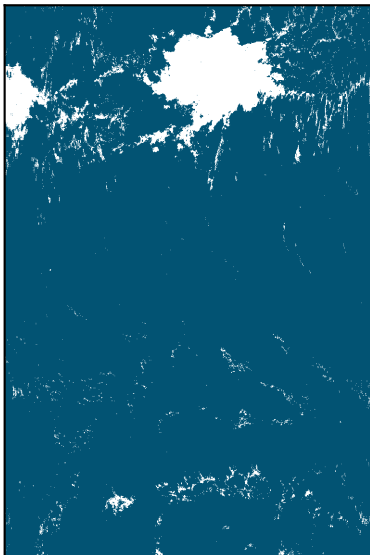

RGB Image

Pre-Processed Cloud Mask
Cloud Fraction: 0.426

Threshold $R = 0.10$
Cloud Fraction: 0.319

Threshold $R = 0.30$
Cloud Fraction: 0.168

Threshold $R = 0.50$
Cloud Fraction: 0.072

Threshold $R = 0.70$
Cloud Fraction: 0.019