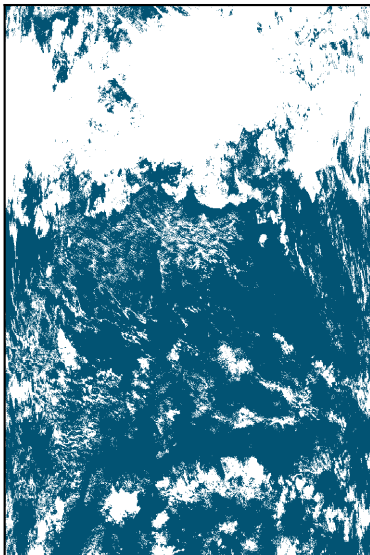

RGB Image

Pre-Processed Cloud Mask
Cloud Fraction: 0.426

Threshold $R = 0.10$
Cloud Fraction: 0.319

Threshold $R = 0.30$
Cloud Fraction: 0.168

Threshold $R = 0.50$
Cloud Fraction: 0.072

Threshold $R = 0.70$
Cloud Fraction: 0.019