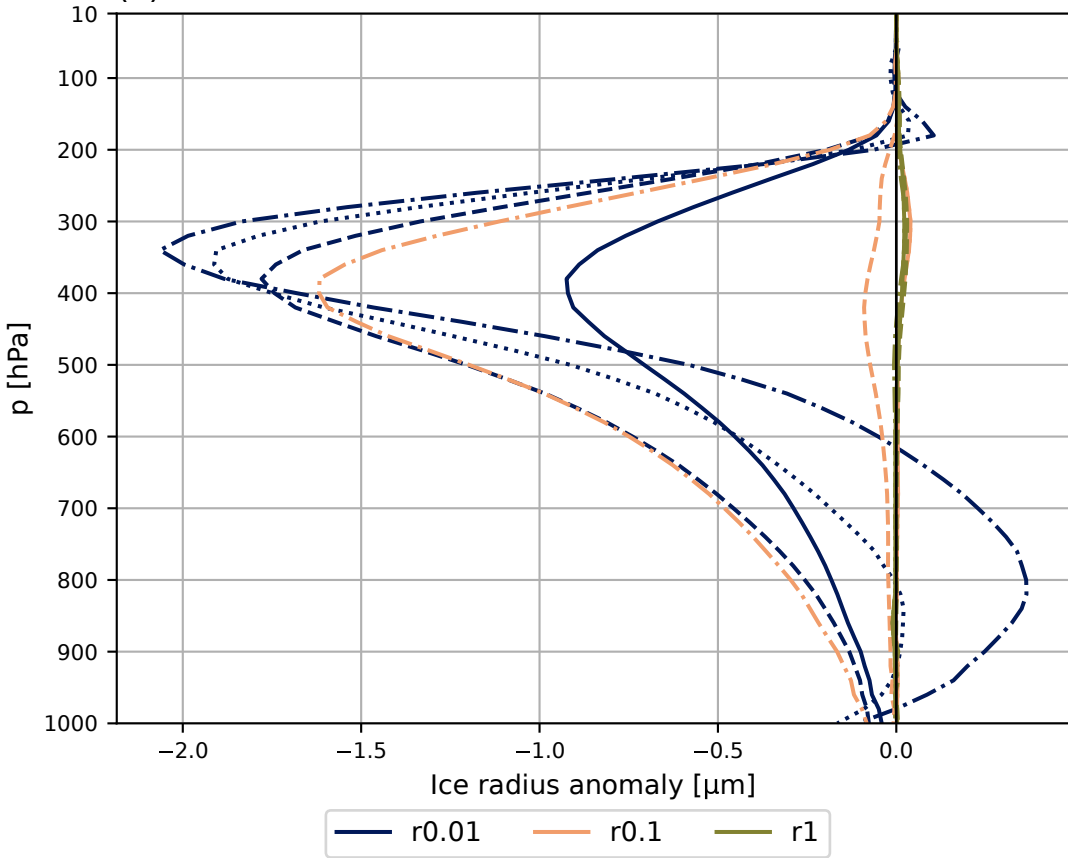

(a)

NH Winter: 23°N - 90°N

— x1 (very-low-seeding)

⋯ x100 (mid-seeding)

- - - x10 (low-seeding)

- · - x1000 (high-seeding)