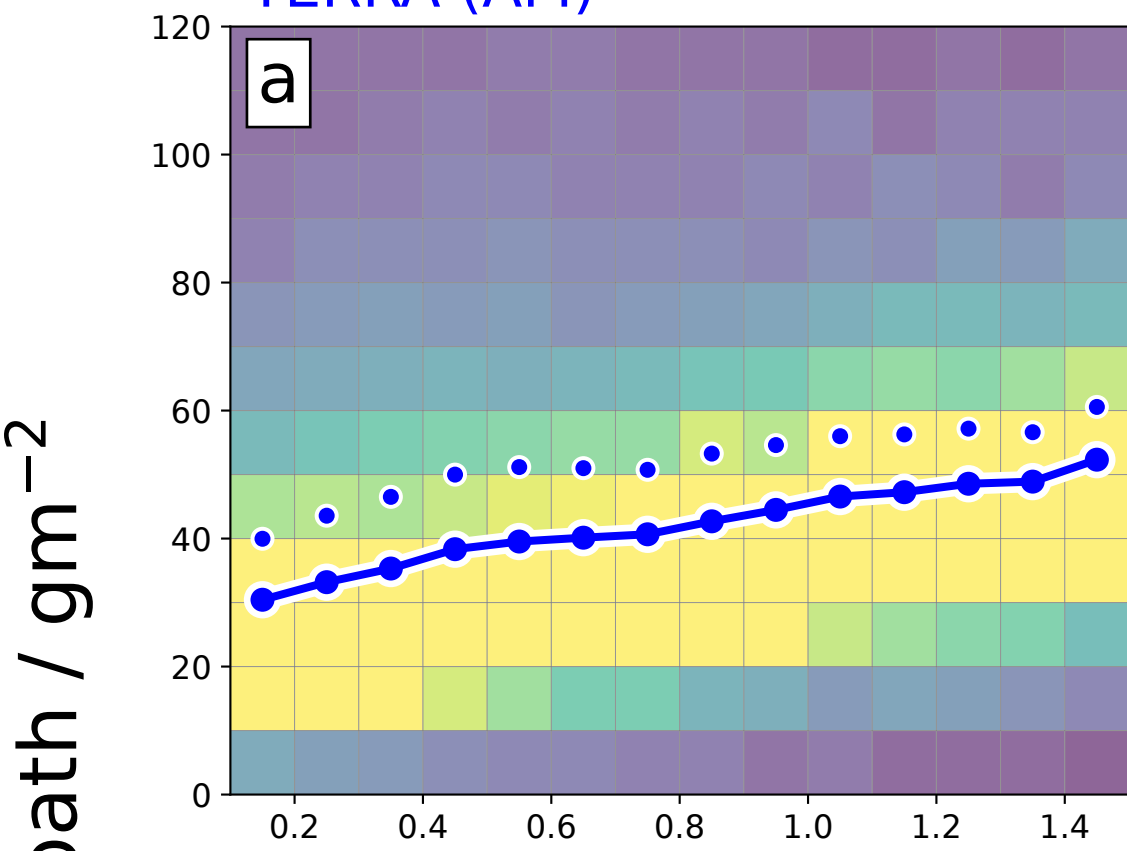

% frequency of binned LWP

TERRA (AM)

AQUA (PM)