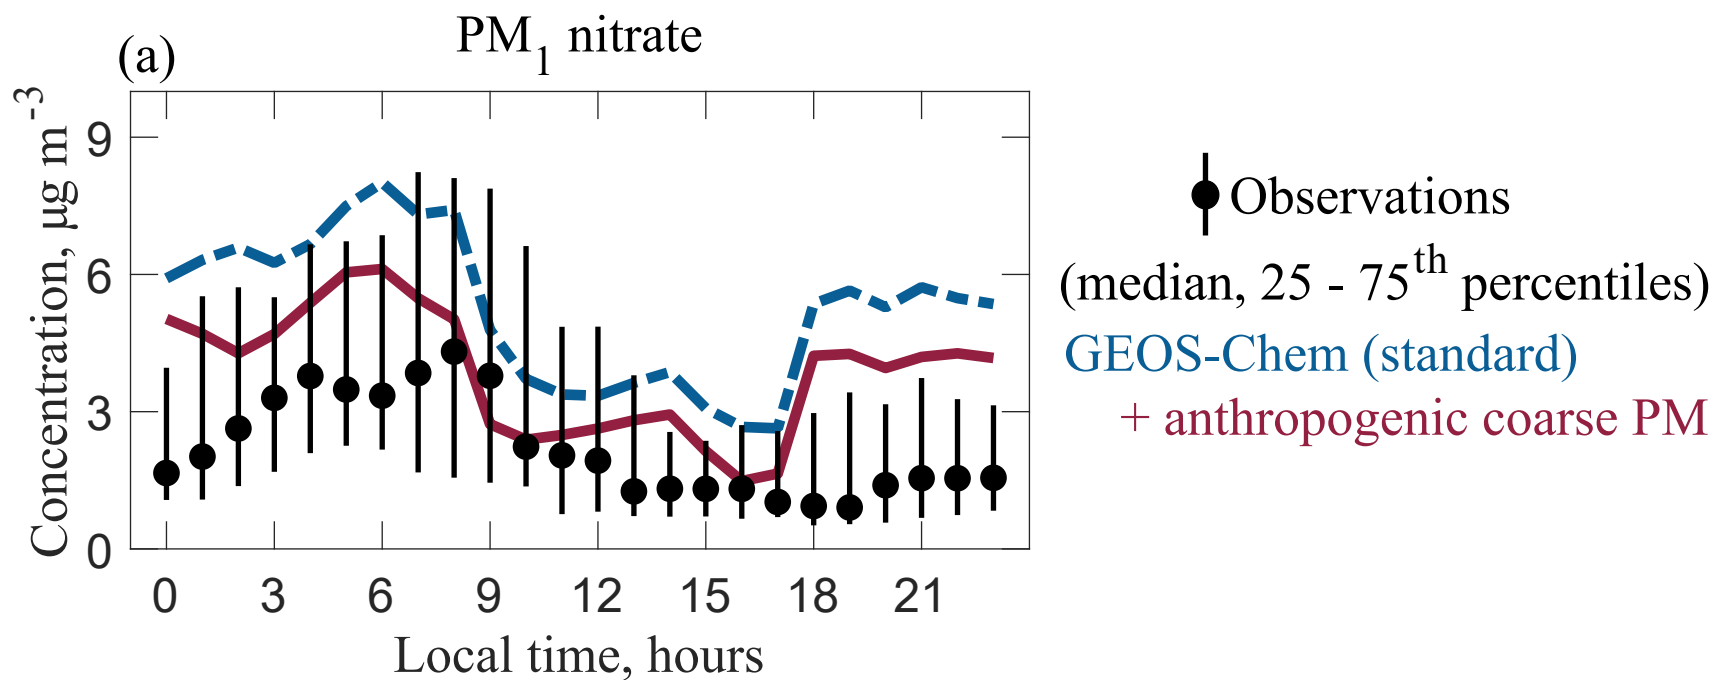

# KORUS-AQ diurnal profile at the KIST surface site in SMA

## KORUS-AQ aircraft profiles (< 2.5 km) in SMA