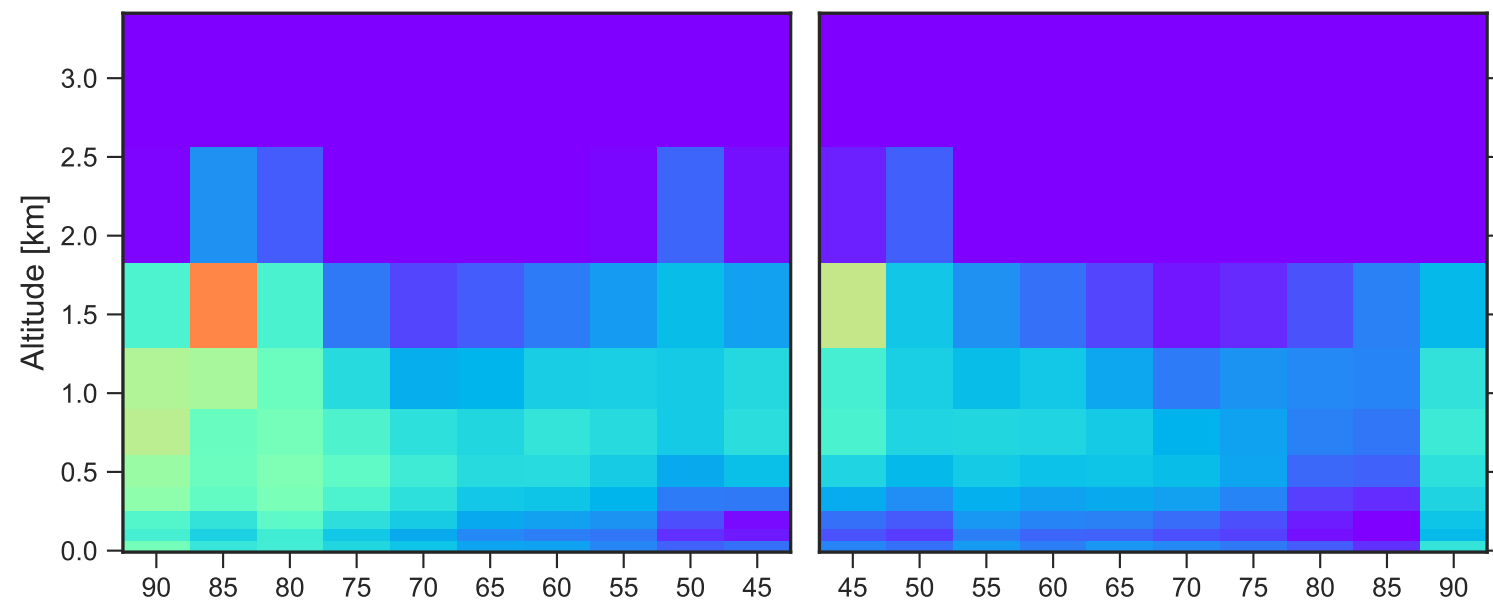

(a) NM - BrO diurnal variation - ASO

(b) AH - BrO diurnal variation - ASO

(c) NM - BrO diurnal variation - NDJ

(d) AH - BrO diurnal variation - NDJ

(e) NM - BrO diurnal variation - FMA

(f) AH - BrO diurnal variation - FMA