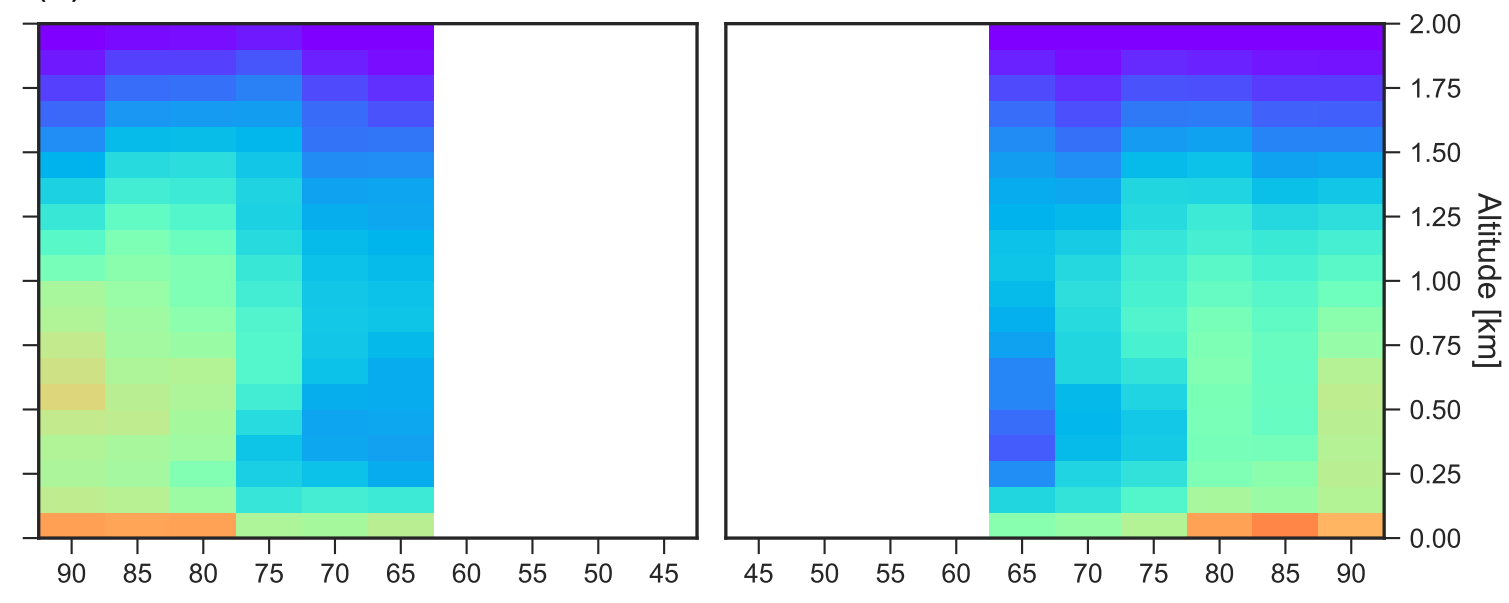

(a) NM - BrO diurnal variation - ASO

(b) AH - BrO diurnal variation - ASO

(c) NM - BrO diurnal variation - NDJ

(d) AH - BrO diurnal variation - NDJ

(e) NM - BrO diurnal variation - FMA

(f) AH - BrO diurnal variation - FMA