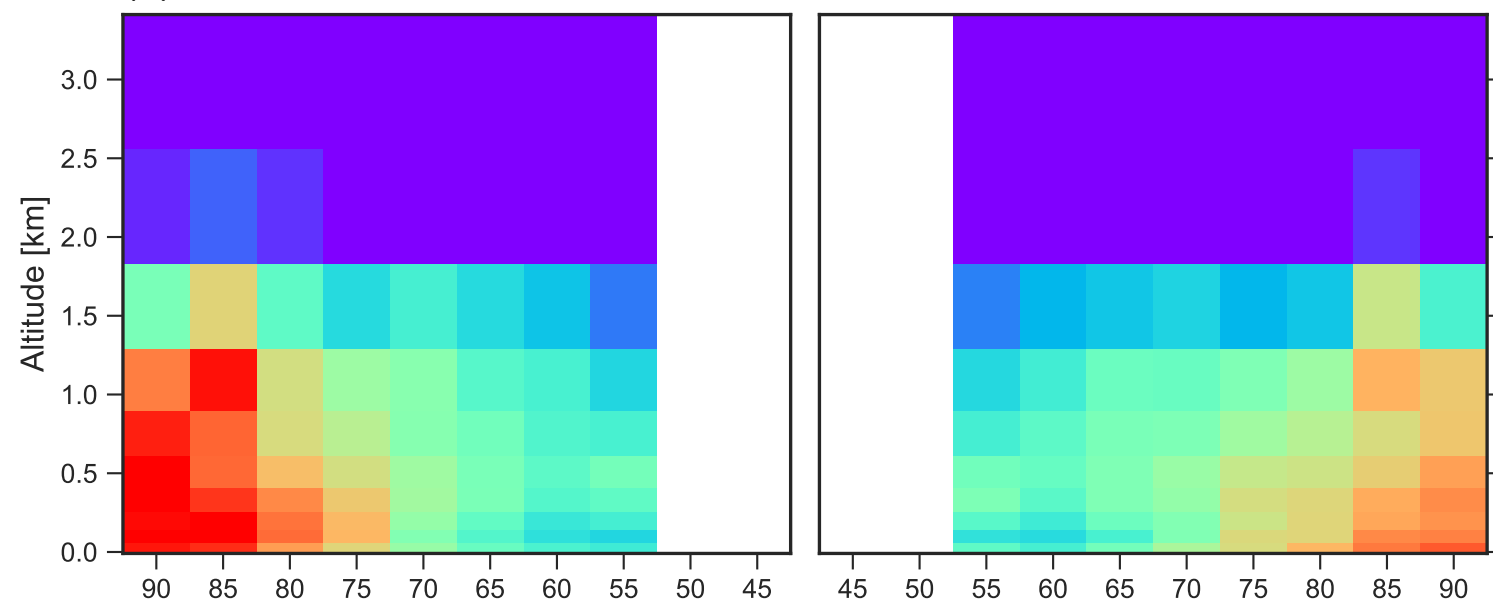

(a) NM - BrO diurnal variation - ASO

(b) AH - BrO diurnal variation - ASO

(c) NM - BrO diurnal variation - NDJ

(d) AH - BrO diurnal variation - NDJ

(e) NM - BrO diurnal variation - FMA

(f) AH - BrO diurnal variation - FMA