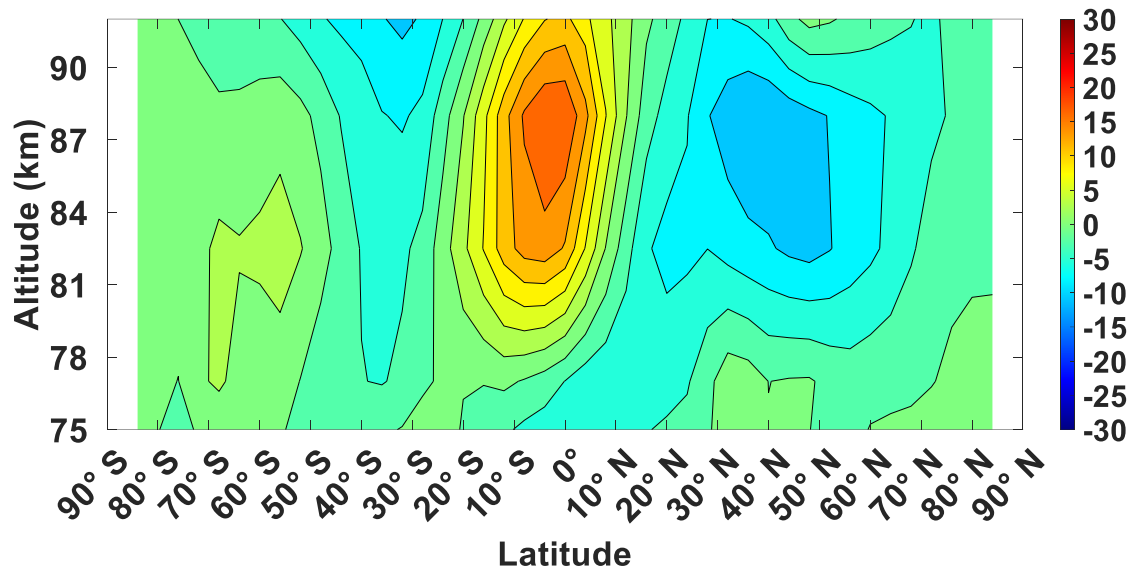

(a) MLS T 2AM-2PM in September (K)

(b) MLS T 2AM-2PM in December (K)

(c) SABER T 2AM-2PM in September (K)

(d) SABER T 2AM-2PM in December (K)

(e) SD-WACCM-X T 2AM-2PM in September (K)

(f) SD-WACCM-X T 2AM-2PM in December (K)