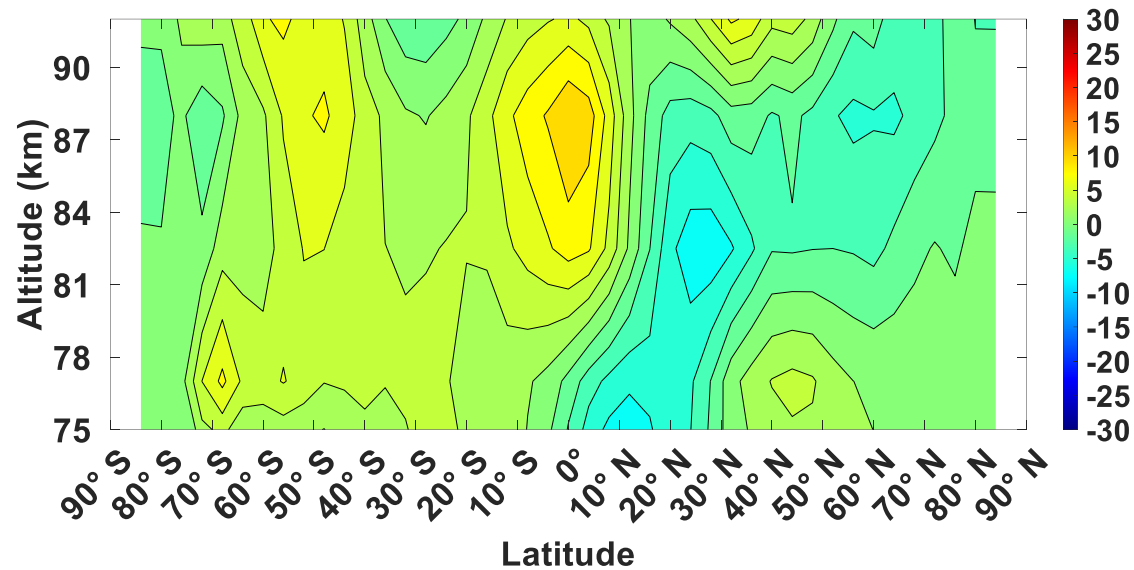

(a) MLS T 2AM-2PM in September (K)

(b) MLS T 2AM-2PM in December (K)

(c) SABER T 2AM-2PM in September (K)

(d) SABER T 2AM-2PM in December (K)

(e) SD-WACCM-X T 2AM-2PM in September (K)

(f) SD-WACCM-X T 2AM-2PM in December (K)