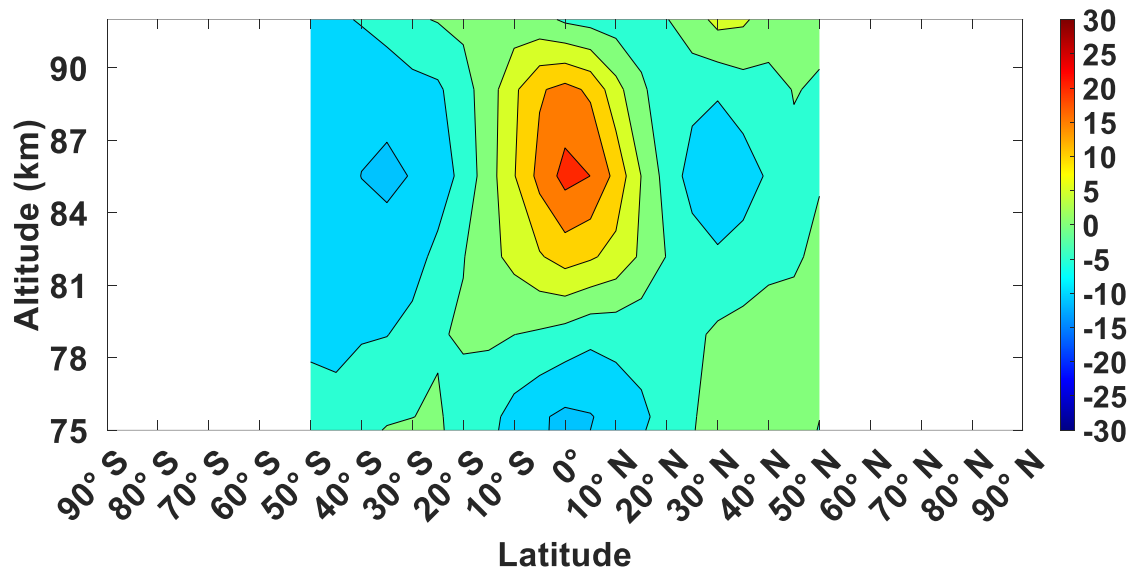

(a) MLS T 2AM-2PM in September (K)

(b) MLS T 2AM-2PM in December (K)

(c) SABER T 2AM-2PM in September (K)

(d) SABER T 2AM-2PM in December (K)

(e) SD-WACCM-X T 2AM-2PM in September (K)

(f) SD-WACCM-X T 2AM-2PM in December (K)