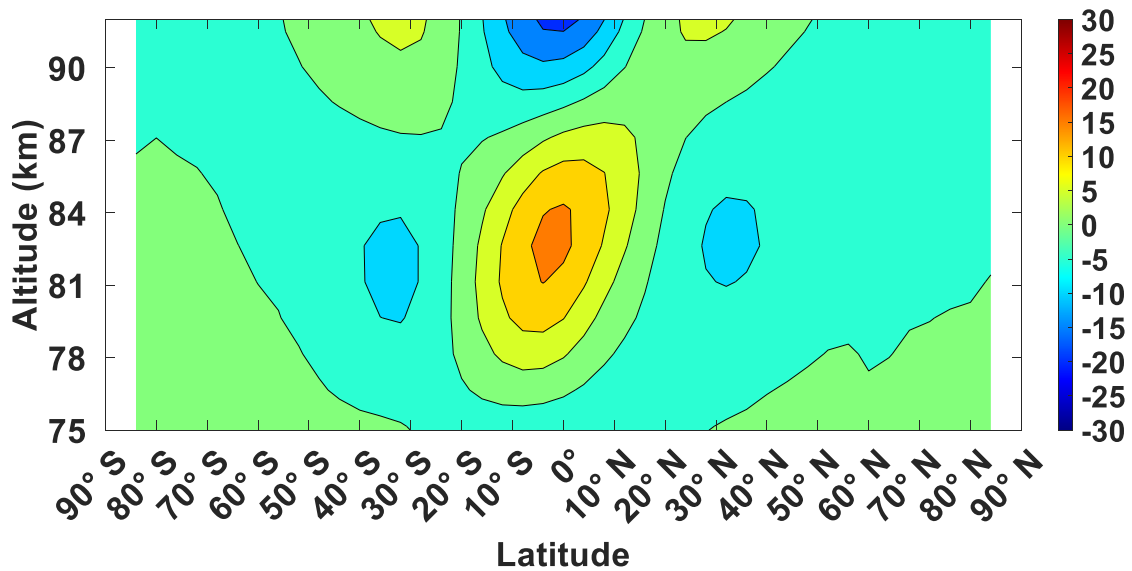

(a) MLS T 2AM-2PM in September (K)

(b) MLS T 2AM-2PM in December (K)

(c) SABER T 2AM-2PM in September (K)

(d) SABER T 2AM-2PM in December (K)

(e) SD-WACCM-X T 2AM-2PM in September (K)

(f) SD-WACCM-X T 2AM-2PM in December (K)