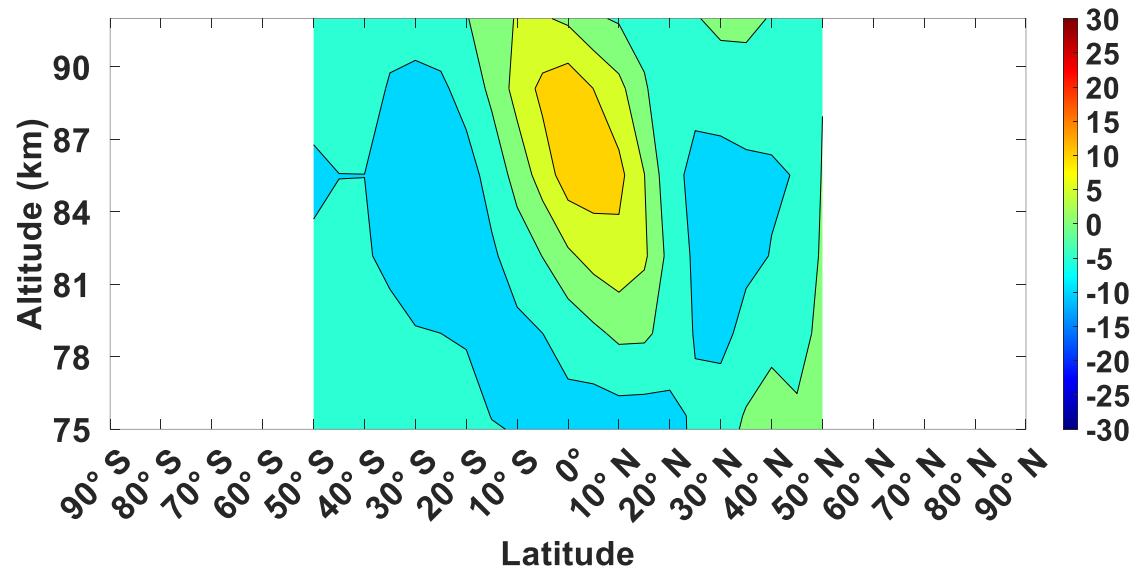

(a) MLS T 2AM-2PM in September (K)

(b) MLS T 2AM-2PM in December (K)

(c) SABER T 2AM-2PM in September (K)

(d) SABER T 2AM-2PM in December (K)

(e) SD-WACCM-X T 2AM-2PM in September (K)

(f) SD-WACCM-X T 2AM-2PM in December (K)