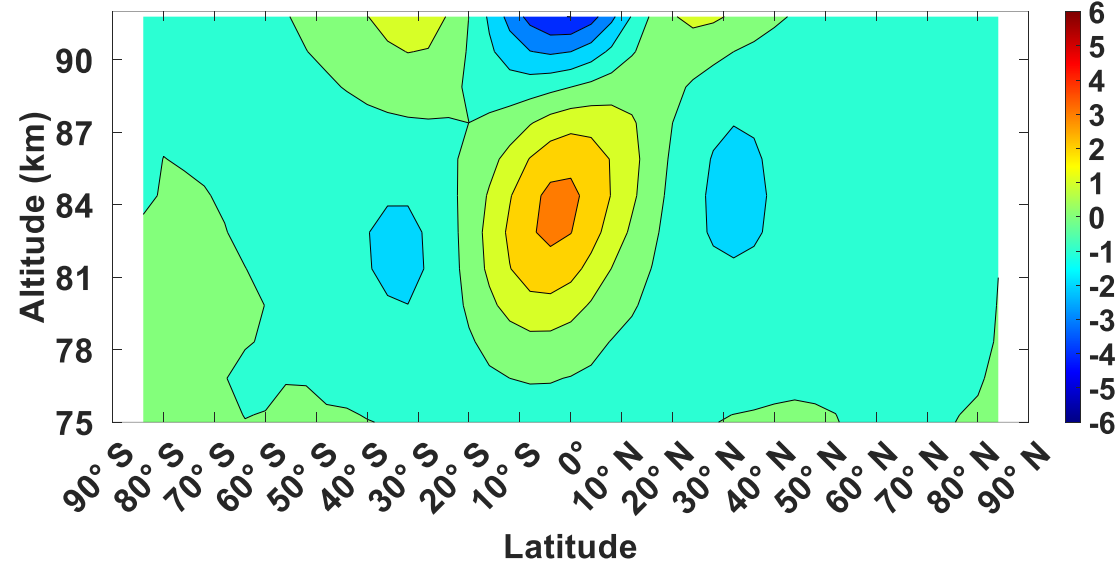

(a) MLS CO 2AM-2PM in September (ppm)

(b) SD-WACCM-X CO 2AM-2PM in September (ppm)

(c) MLS CO 2AM-2PM in December (ppm)

(d) SD-WACCM-X CO 2AM-2PM in December (ppm)