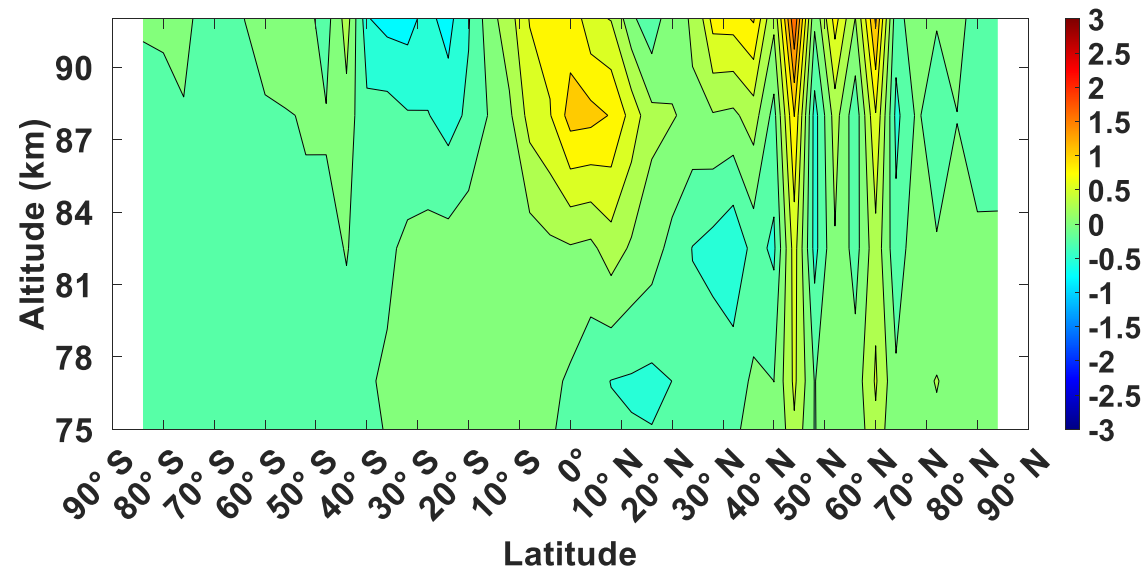

(a) MLS CO 2AM-2PM in September (ppm)

(b) SD-WACCM-X CO 2AM-2PM in September (ppm)

(c) MLS CO 2AM-2PM in December (ppm)

(d) SD-WACCM-X CO 2AM-2PM in December (ppm)