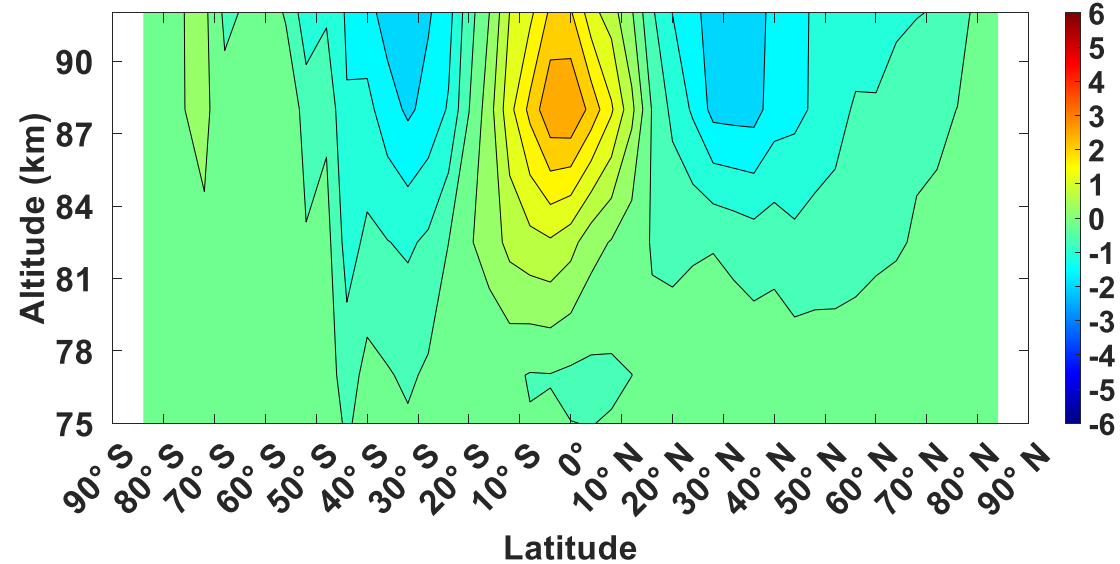

(a) MLS CO 2AM-2PM in September (ppm)

(b) SD-WACCM-X CO 2AM-2PM in September (ppm)

(c) MLS CO 2AM-2PM in December (ppm)

(d) SD-WACCM-X CO 2AM-2PM in December (ppm)