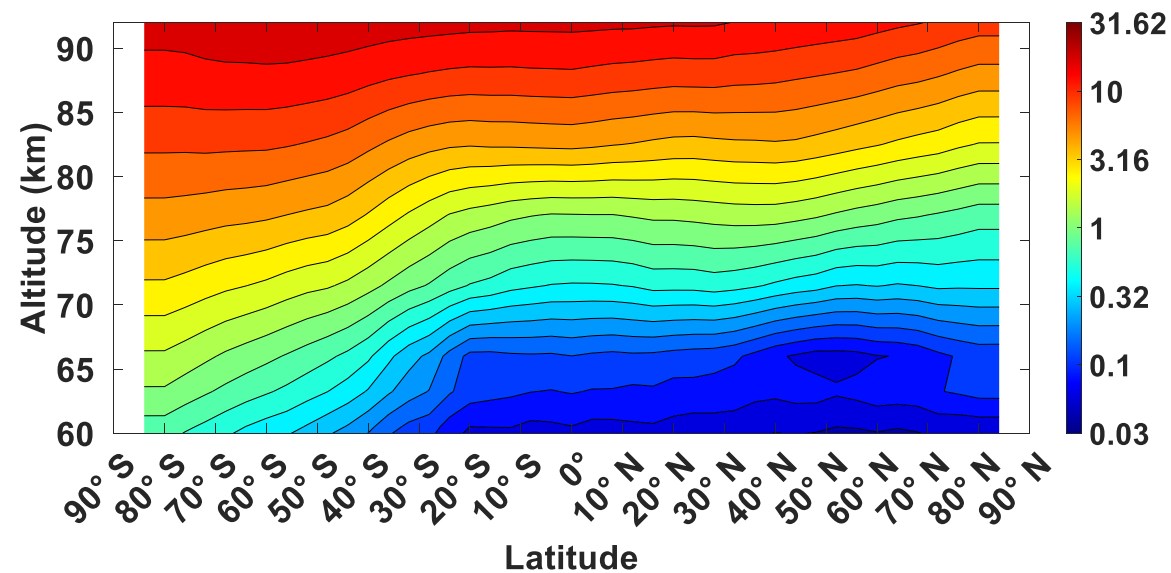

(a) MLS daily-mean zonal-mean CO in September (ppm)

(b) SD-WACCM-X daily-mean zonal-mean CO in September (ppm)

(c) MLS daily-mean zonal-mean CO in December (ppm)

(d) SD-WACCM-X daily-mean zonal-mean CO in December (ppm)