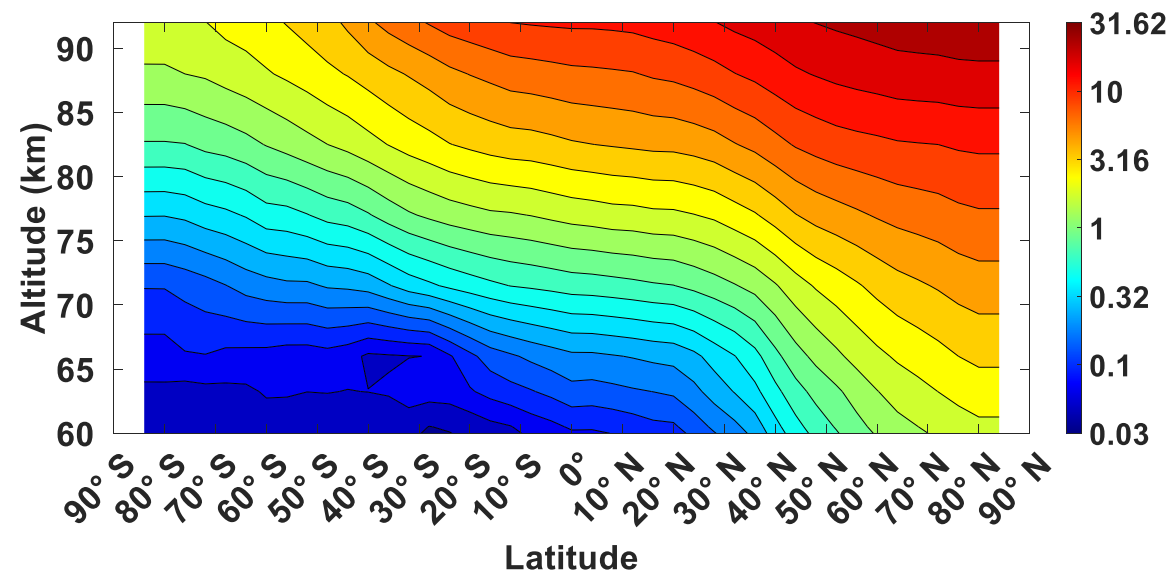

(a) MLS daily-mean zonal-mean CO in September (ppm)

(b) SD-WACCM-X daily-mean zonal-mean CO in September (ppm)

(c) MLS daily-mean zonal-mean CO in December (ppm)

(d) SD-WACCM-X daily-mean zonal-mean CO in December (ppm)