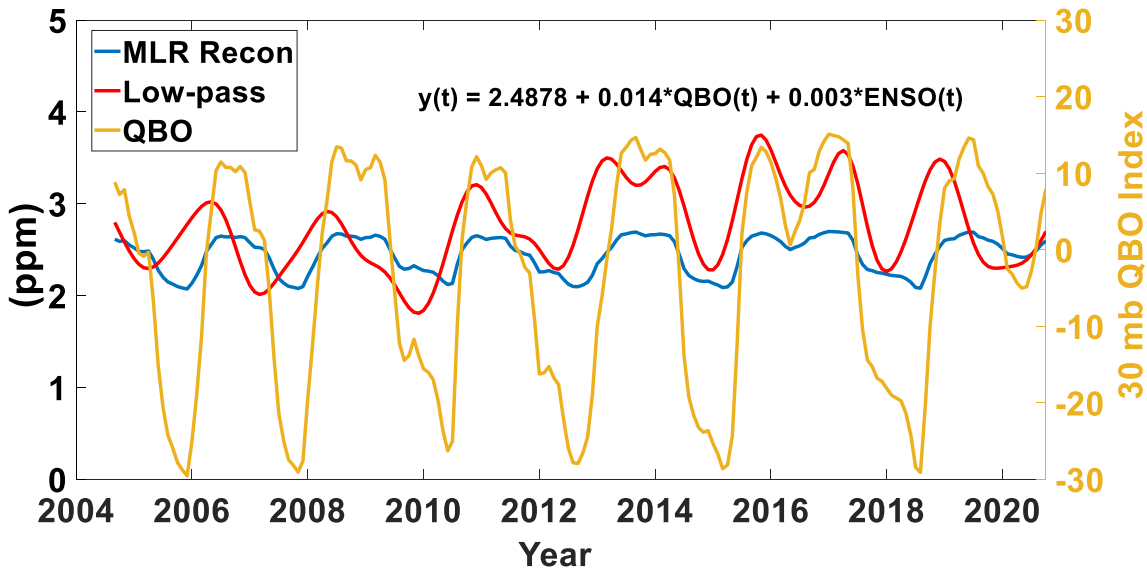

(a) 2004-2021 MLS CO (1,1) at ~90 km

(b) 2004-2021 SD-WACCM-X CO (1,1) at ~92 km