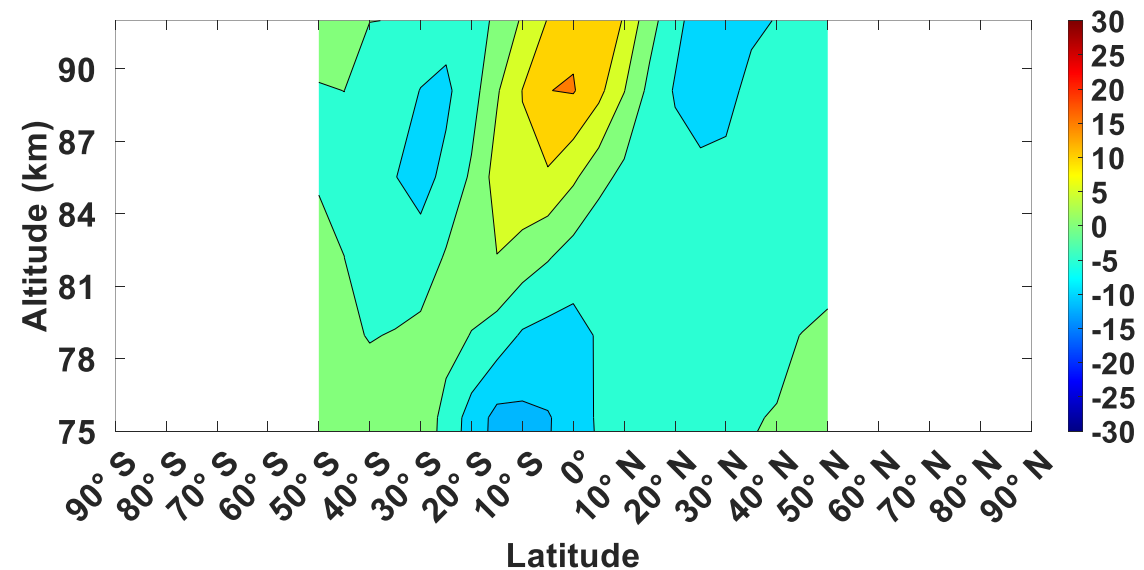

(a) MLS T 2AM-2PM in March (K)

(b) MLS T 2AM-2PM in June (K)

(c) SABER T 2AM-2PM in March (K)

(d) SABER T 2AM-2PM in June (K)

(e) SD-WACCM-X T 2AM-2PM in March (K)

(f) SD-WACCM-X T 2AM-2PM in June (K)