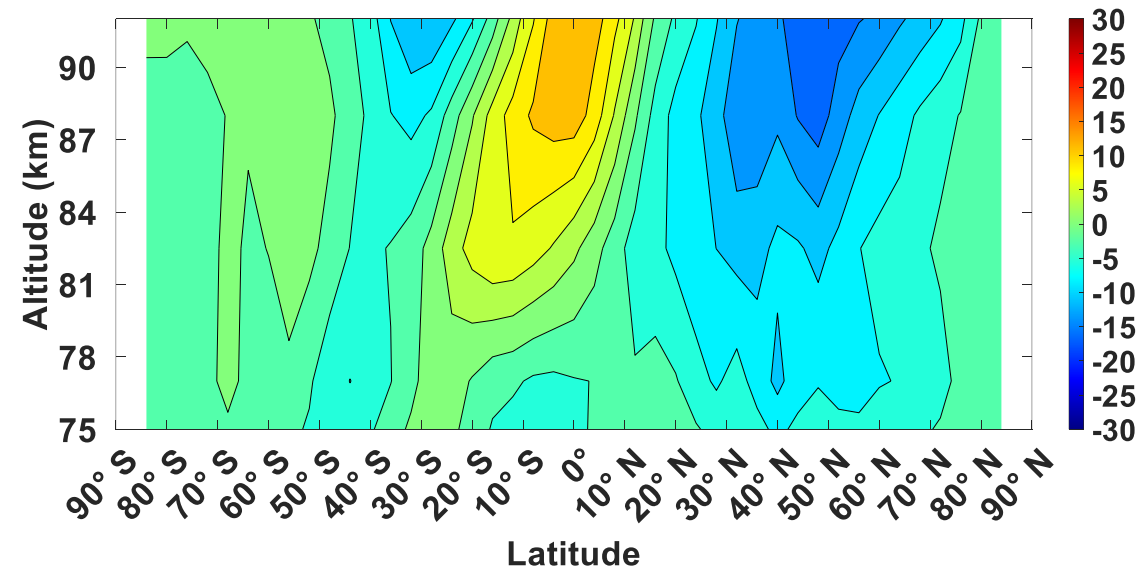

(a) MLS T 2AM-2PM in March (K)

(b) MLS T 2AM-2PM in June (K)

(c) SABER T 2AM-2PM in March (K)

(d) SABER T 2AM-2PM in June (K)

(e) SD-WACCM-X T 2AM-2PM in March (K)

(f) SD-WACCM-X T 2AM-2PM in June (K)