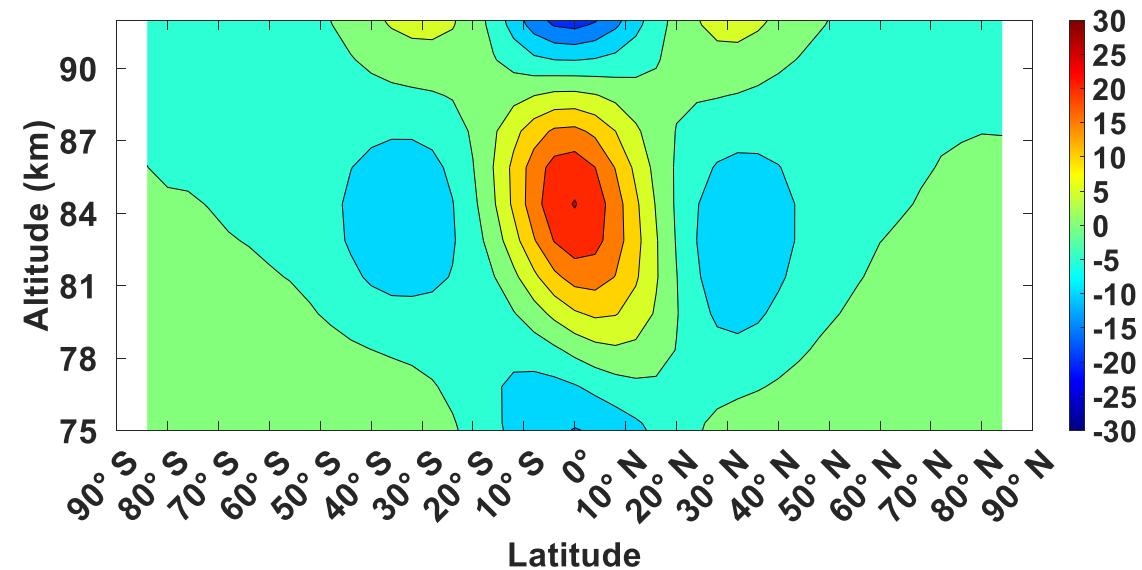

(a) MLS T 2AM-2PM in March (K)

(b) MLS T 2AM-2PM in June (K)

(c) SABER T 2AM-2PM in March (K)

(d) SABER T 2AM-2PM in June (K)

(e) SD-WACCM-X T 2AM-2PM in March (K)

(f) SD-WACCM-X T 2AM-2PM in June (K)