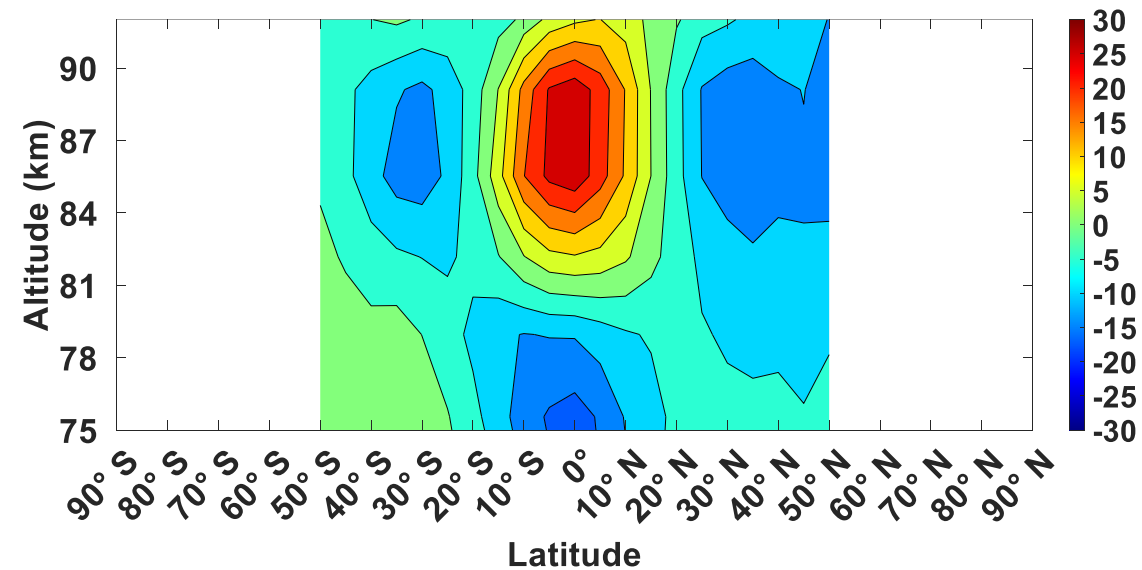

(a) MLS T 2AM-2PM in March (K)

(b) MLS T 2AM-2PM in June (K)

(c) SABER T 2AM-2PM in March (K)

(d) SABER T 2AM-2PM in June (K)

(e) SD-WACCM-X T 2AM-2PM in March (K)

(f) SD-WACCM-X T 2AM-2PM in June (K)