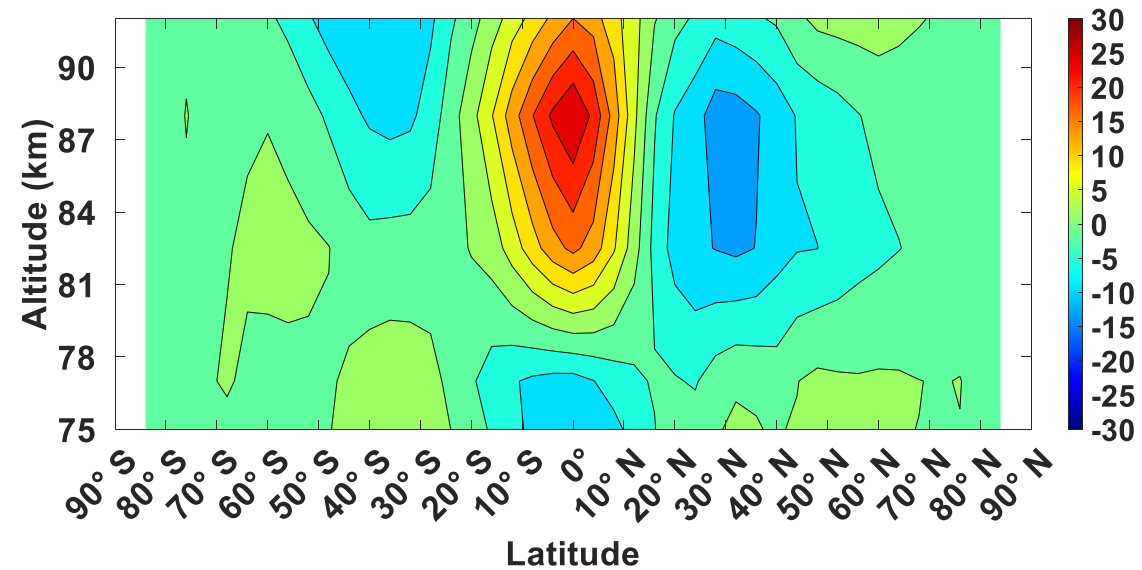

(a) MLS T 2AM-2PM in March (K)

(b) MLS T 2AM-2PM in June (K)

(c) SABER T 2AM-2PM in March (K)

(d) SABER T 2AM-2PM in June (K)

(e) SD-WACCM-X T 2AM-2PM in March (K)

(f) SD-WACCM-X T 2AM-2PM in June (K)