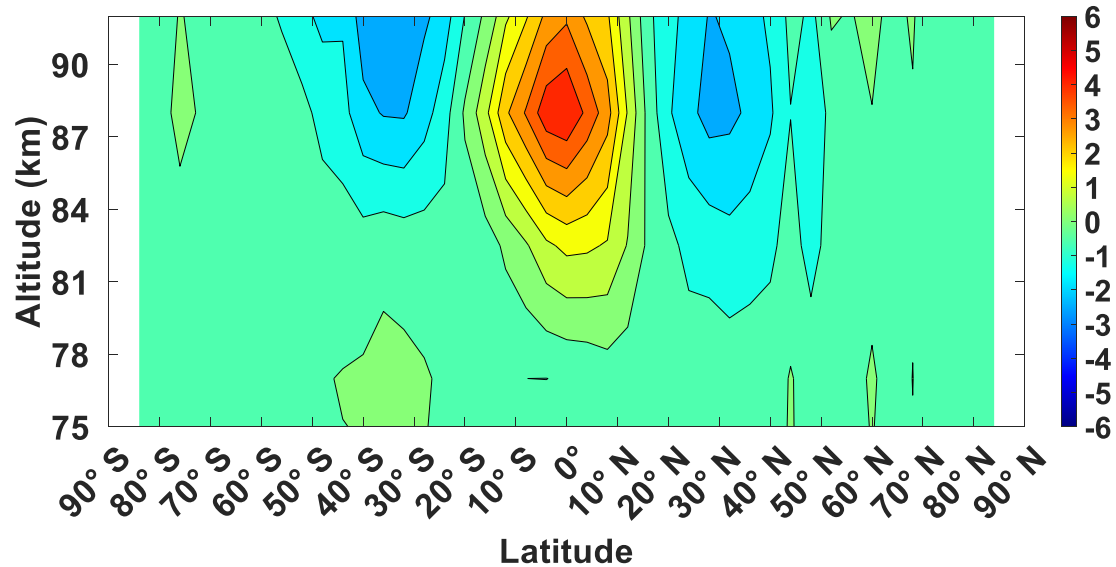

(a) MLS CO 2AM-2PM in March (ppm)

(b) SD-WACCM-X CO 2AM-2PM in March (ppm)

(c) MLS CO 2AM-2PM in June (ppm)

(d) SD-WACCM-X CO 2AM-2PM in June (ppm)