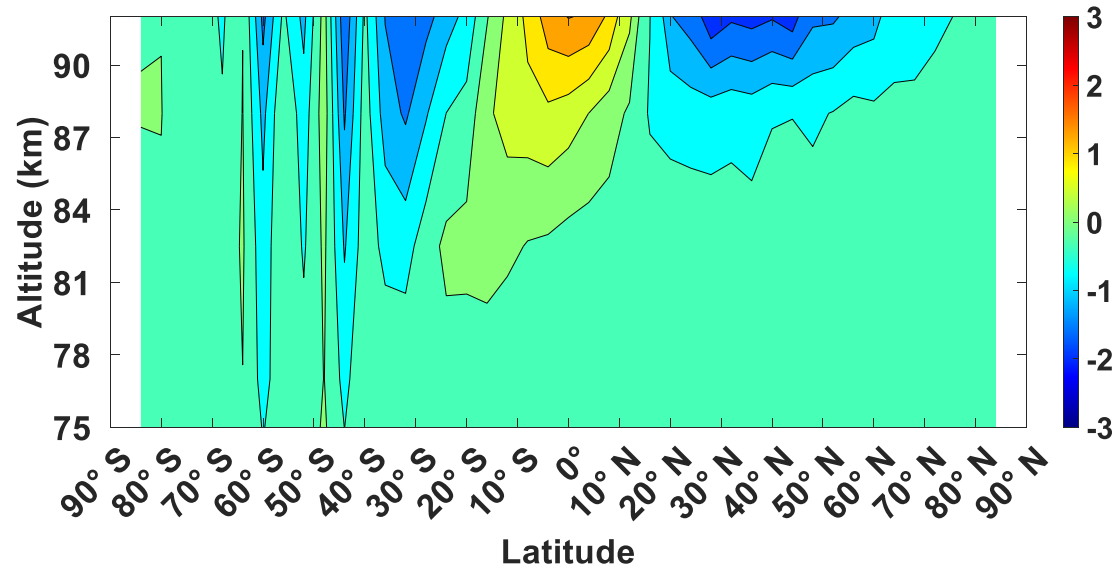

(a) MLS CO 2AM-2PM in March (ppm)

(b) SD-WACCM-X CO 2AM-2PM in March (ppm)

(c) MLS CO 2AM-2PM in June (ppm)

(d) SD-WACCM-X CO 2AM-2PM in June (ppm)