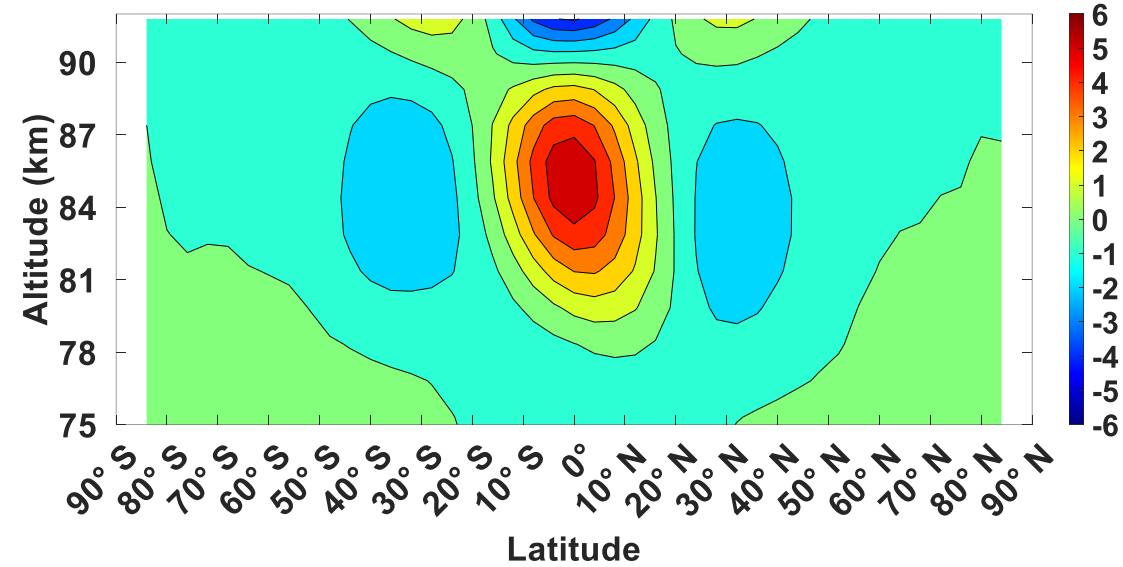

(a) MLS CO 2AM-2PM in March (ppm)

(b) SD-WACCM-X CO 2AM-2PM in March (ppm)

(c) MLS CO 2AM-2PM in June (ppm)

(d) SD-WACCM-X CO 2AM-2PM in June (ppm)