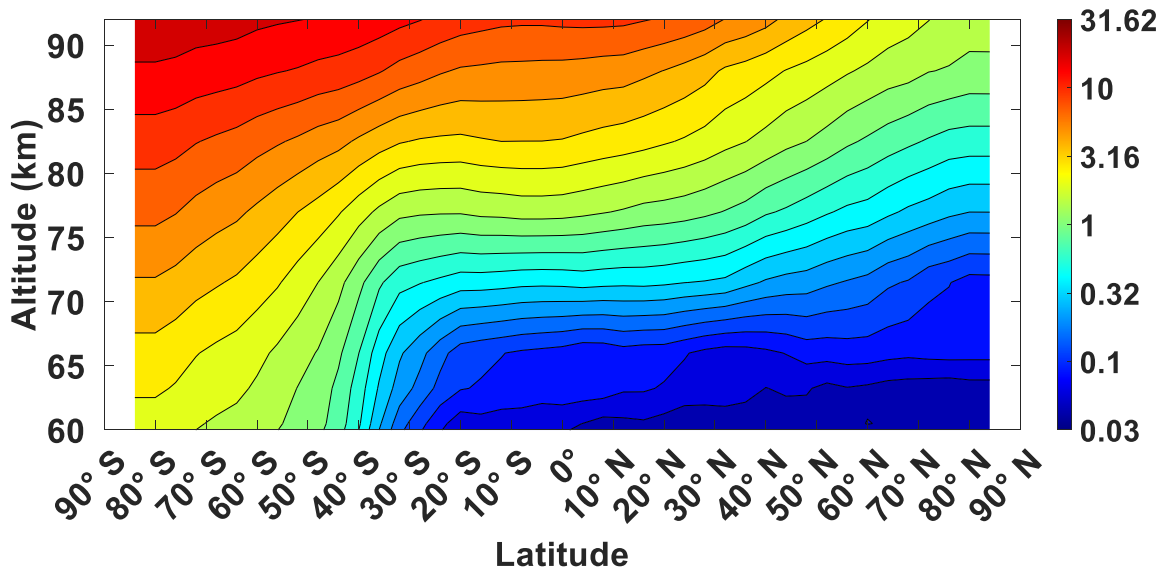

(a) MLS daily-mean zonal-mean CO in March (ppm)

(b) SD-WACCM-X daily-mean zonal-mean CO in March (ppm)

(c) MLS daily-mean zonal-mean CO in June (ppm)

(d) SD-WACCM-X daily-mean zonal-mean CO in June (ppm)