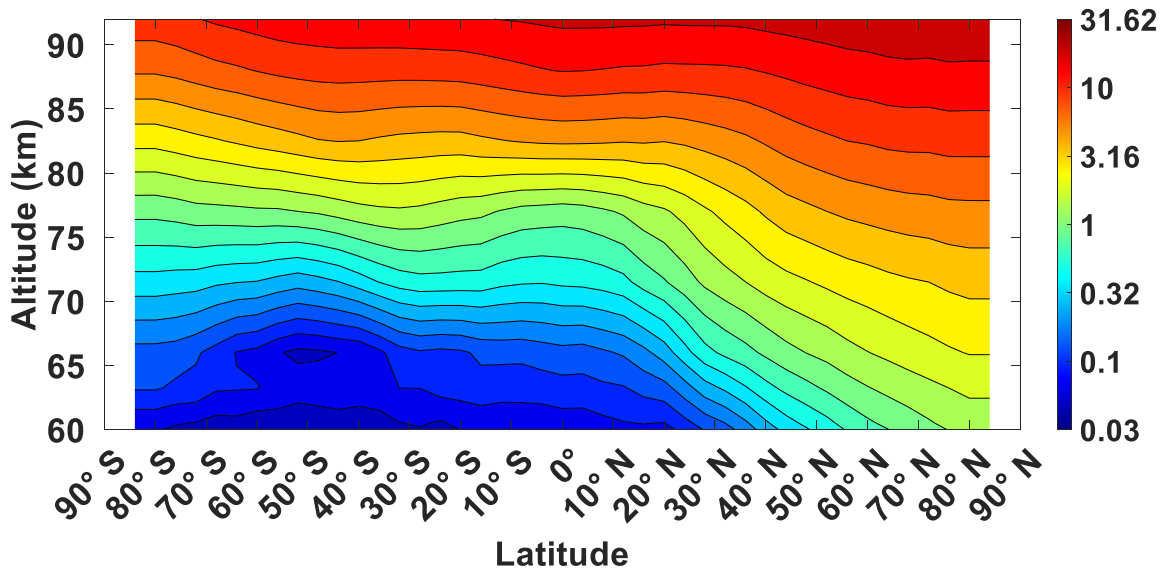

(a) MLS daily-mean zonal-mean CO in March (ppm)

(b) SD-WACCM-X daily-mean zonal-mean CO in March (ppm)

(c) MLS daily-mean zonal-mean CO in June (ppm)

(d) SD-WACCM-X daily-mean zonal-mean CO in June (ppm)