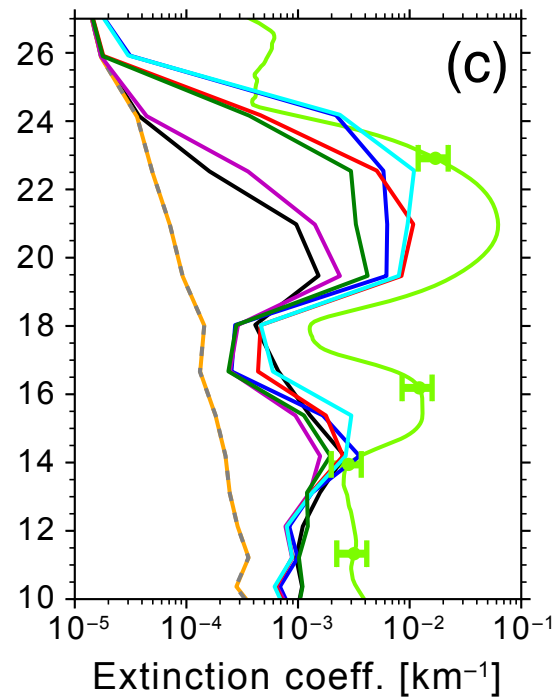

Jan 9, 2020

Jan 12, 2020

Jan 26, 2020

Feb 16, 2020

— Lidar
 — BASE
 - - - NoEmiss
 — TP+1
 — TP
 — TP-1
 — TP1_8020
 — TP1_5050
 — 14km