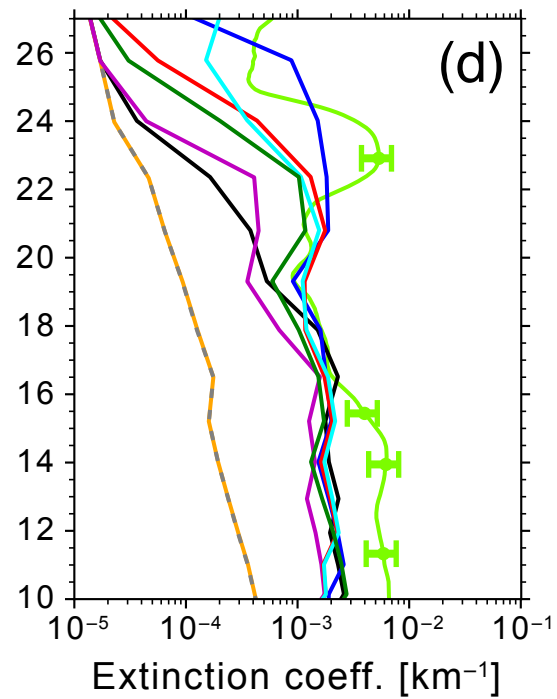

Jan 9, 2020

Jan 12, 2020

Jan 26, 2020

Feb 16, 2020

— Lidar
 — BASE
 - - - NoEmiss
 — TP+1
 — TP
 — TP-1
 — TP1_8020
 — TP1_5050
 — 14km