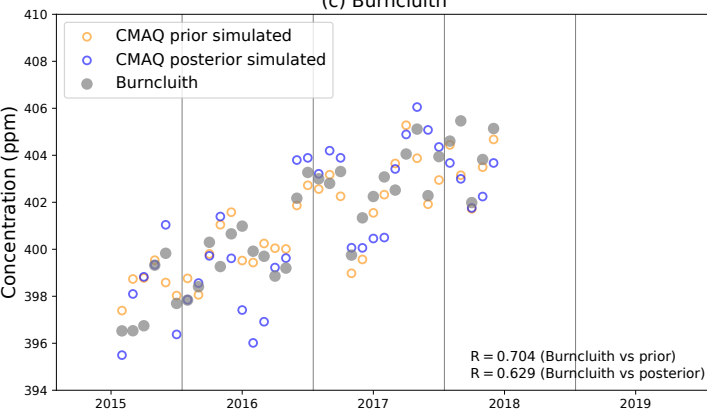

(a) Gunn Point

(b) Bias and RMSE Gunn Point

(c) Burnluith

(d) Bias and RMSE Burnluith

(e) Ironbark

(f) Bias and RMSE Ironbark

(g) Cape Grim

(h) Bias and RMSE Cape Grim