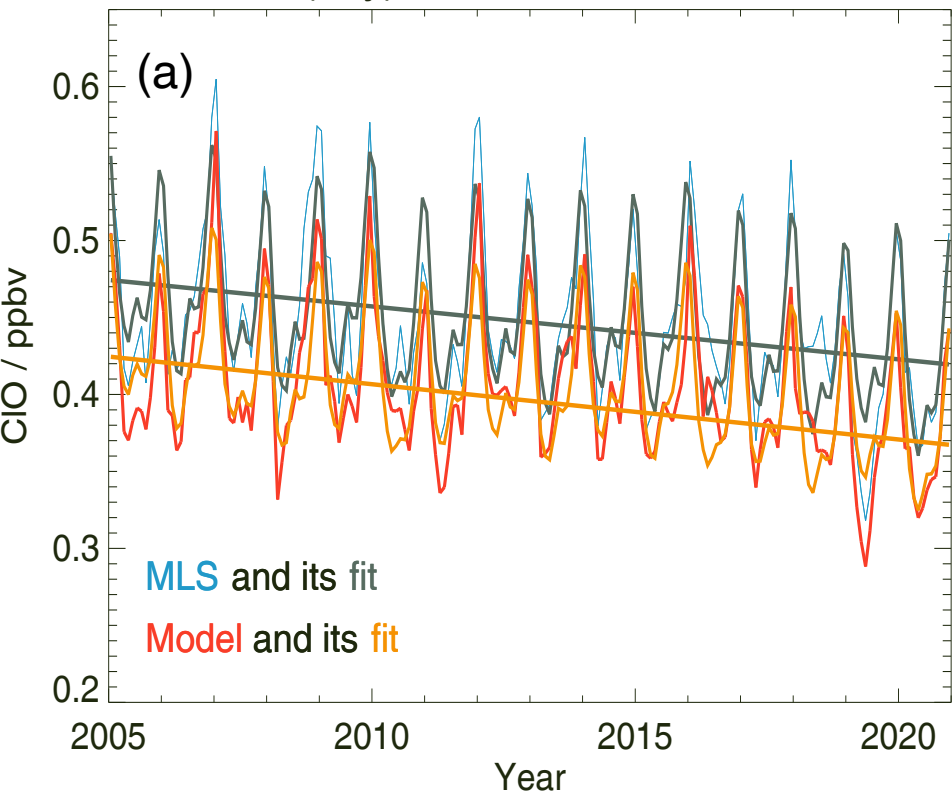

CIO (day) at 2.2 hPa, Lat. = 37.5°

Residuals: CIO (day) at 2.2 hPa, Lat. = 37.5°