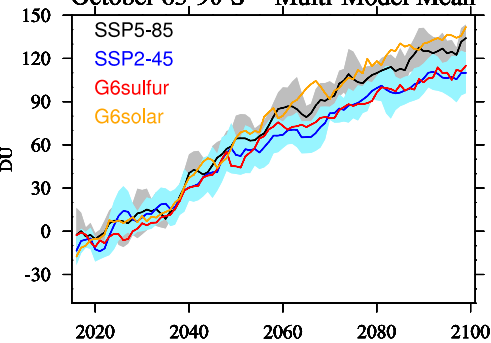

October 63-90°S Multi-Model Mean**March 63-90°N Multi-Model Mean****January 40-60°N Multi-Model Mean****Annual +/- 20° Multi-Model Mean**