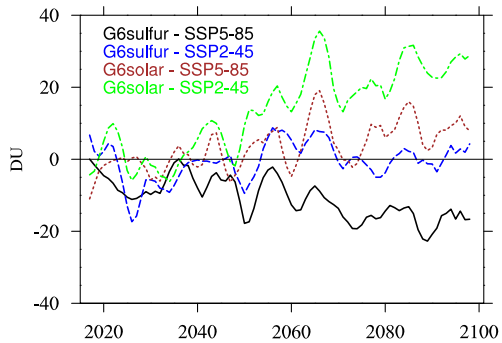

October 63-90°S Multi-Model Mean**March 63-90°N Multi-Model Mean****January 40-60°N Multi-Model Mean****Annual +/- 20° Multi-Model Mean**