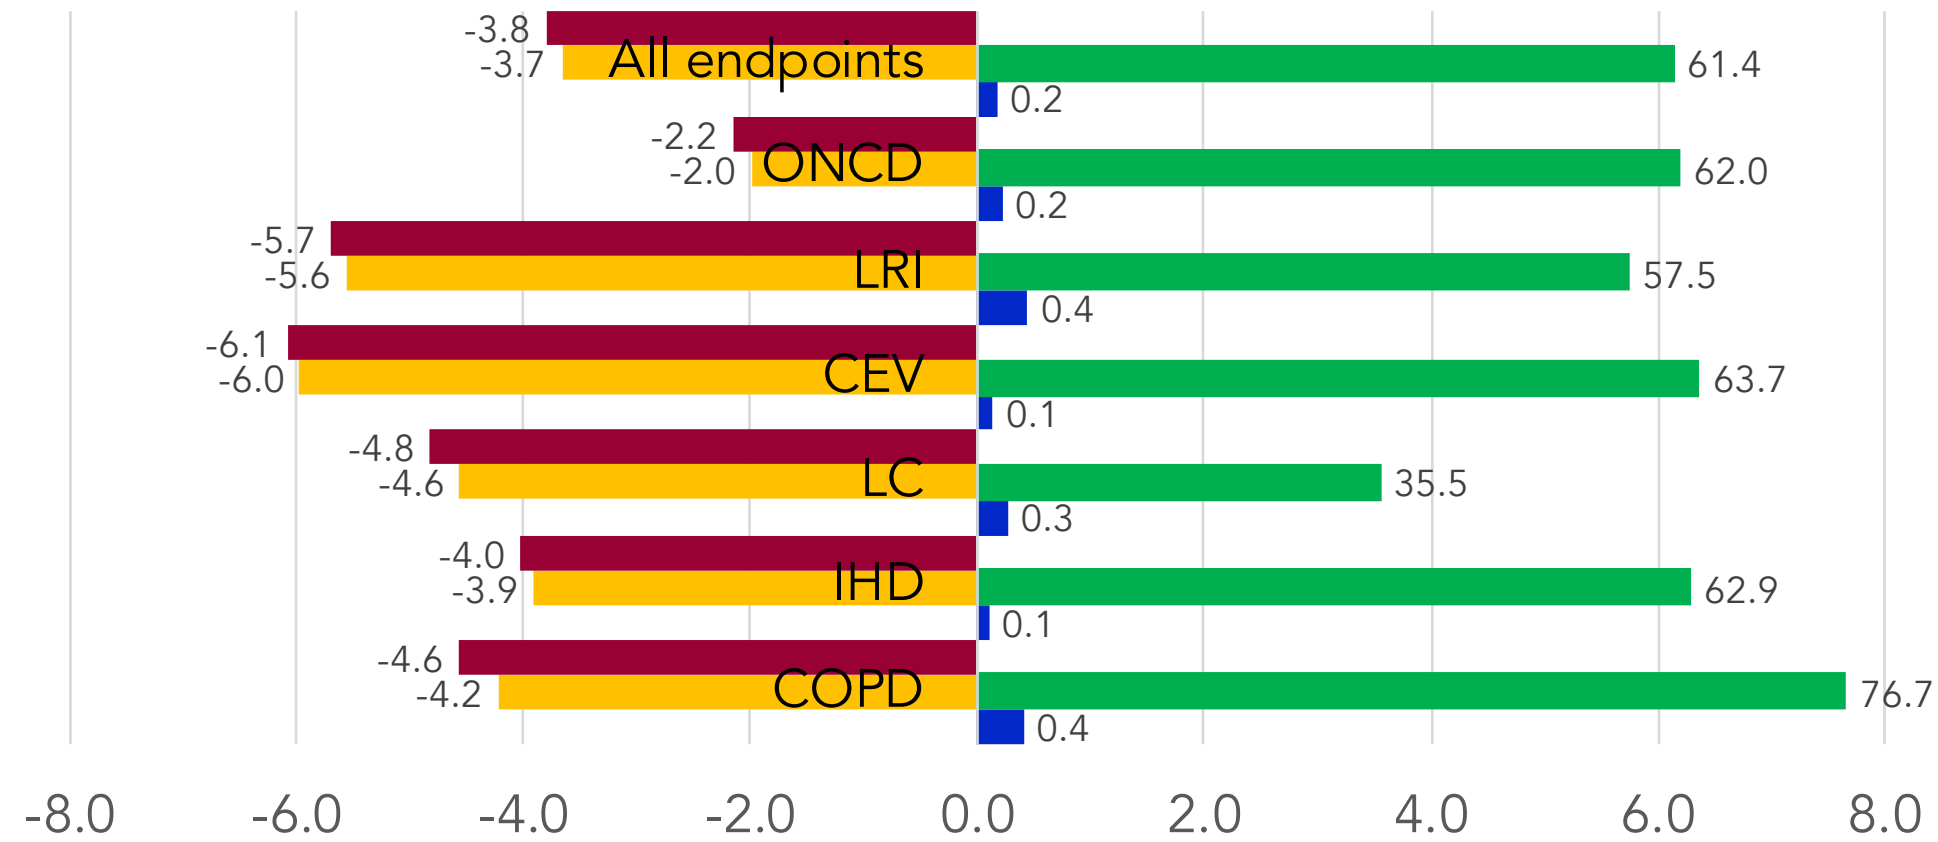

Difference (%)

-80.0 -60.0 -40.0 -20.0 0.0 20.0 40.0 60.0 80.0

■ FUT-P2010 vs. PRE-P2010      ■ REN80-P2010 vs. PRE-P2010  
■ REN80-P2050 vs. FUT-P2050      ■ FUT-P2050 vs. PRE-P2010

-8.0 -6.0 -4.0 -2.0 0.0 2.0 4.0 6.0 8.0

Difference (%)