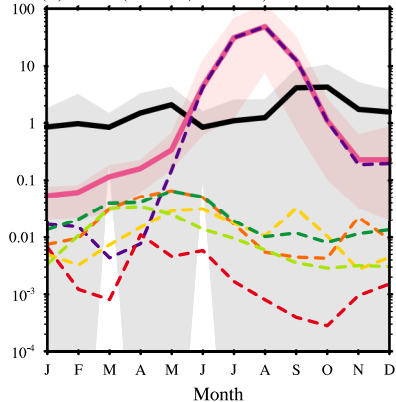

(a) Heimaey (63.4°N, 20.3°W)

(b) Alert (82.5°N, 62.3°W)

(c) Trapper Creek (62.3°N, 150.3°W)