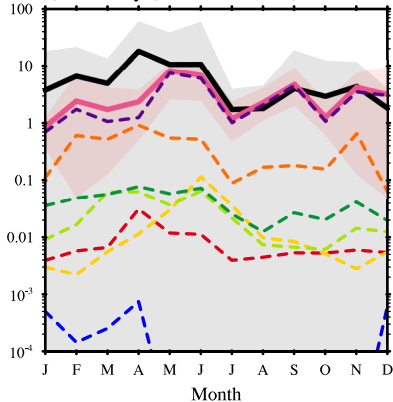

(a) Heimaey (63.4°N, 20.3°W)

(b) Alert (82.5°N, 62.3°W)

(c) Trapper Creek (62.3°N, 150.3°W)