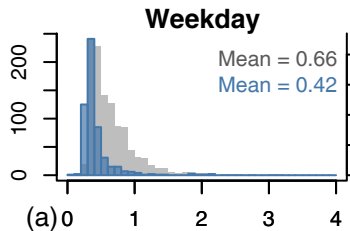

Frequency (Post-lockdown: Apr-Dec 2020, Jan-Apr 2021)

Apr-May

Jun-Aug

Sep-Nov

Dec-Feb

Mar-May

TCNO<sub>2</sub> (DU)

TCNO<sub>2</sub> (DU)

Frequency (Pre-lockdown: 2018-2019)