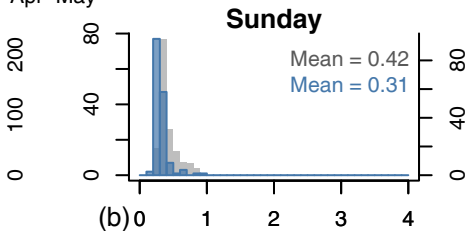

Frequency (Post-lockdown: Apr-Dec 2020, Jan-Apr 2021)

Apr-May

Jun-Aug

Sep-Nov

Dec-Feb

Mar-May

TCNO<sub>2</sub> (DU)

TCNO<sub>2</sub> (DU)

Frequency (Pre-lockdown: 2018-2019)