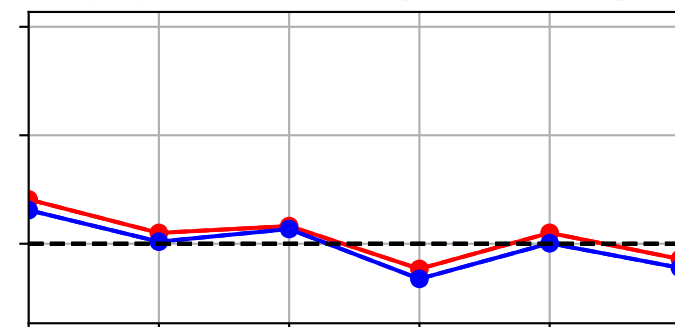

(a1) Frankfurt [1000-850 hPa]

(a2) Frankfurt [850-400 hPa]

(a3) Frankfurt [400-150 hPa]

—●— ASSIM  
—●— CTRL

(b1) North America [1000-850 hPa]

(b2) North America [850-400 hPa]

(b3) North America [400-150 hPa]