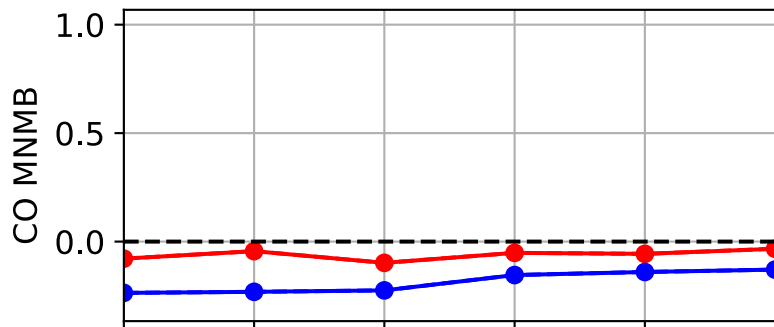

(a1) Frankfurt [1000-850 hPa]

(a2) Frankfurt [850-400 hPa]

(a3) Frankfurt [400-150 hPa]

—●— ASSIM  
—●— CTRL

(b1) North America [1000-850 hPa]

(b2) North America [850-400 hPa]

(b3) North America [400-150 hPa]