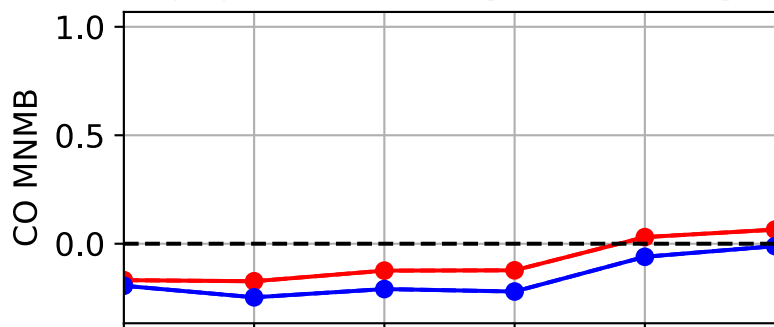

(a1) Frankfurt [1000-850 hPa]

(a2) Frankfurt [850-400 hPa]

(a3) Frankfurt [400-150 hPa]

—●— ASSIM  
—●— CTRL

(b1) North America [1000-850 hPa]

(b2) North America [850-400 hPa]

(b3) North America [400-150 hPa]