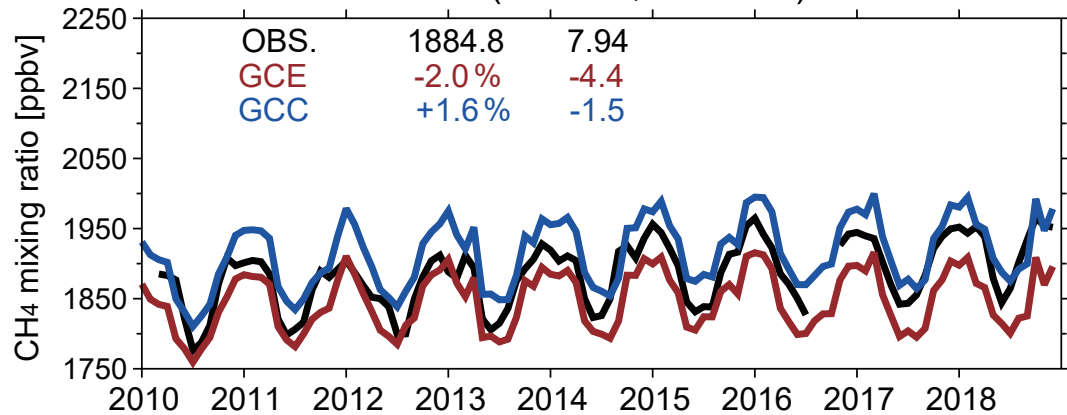

DSI (20.70°N,116.73°E)

LLN (23.46°N,120.86°E)

SDZ (40.65°N,117.12°E)

WLG (36.27°N,100.92°E)