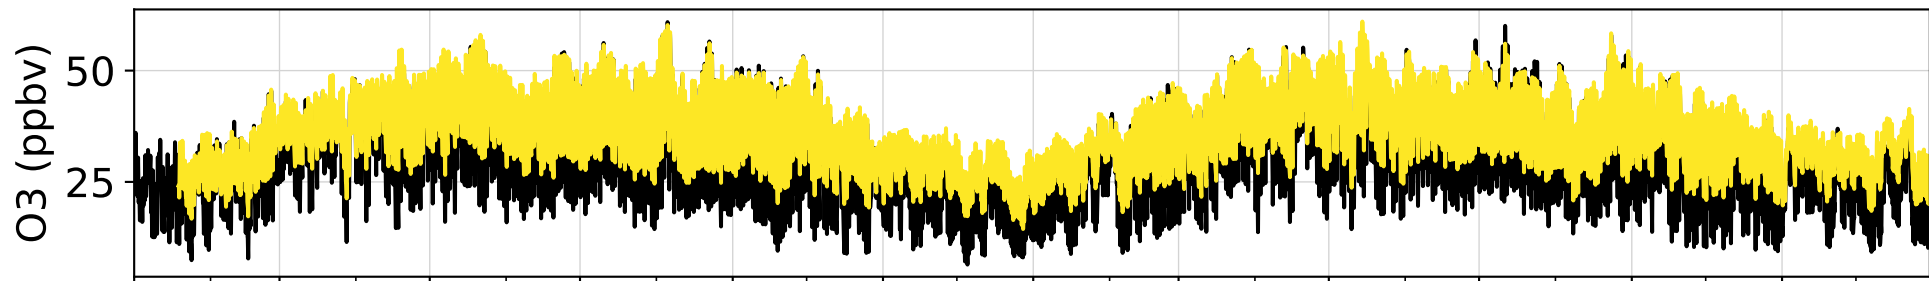

RAW (h)

(d)

(d1max)

(d8max)

Jan 2018 Mar 2018 May 2018 Jul 2018 Sep 2018 Nov 2018 Jan 2019 Mar 2019 May 2019 Jul 2019 Sep 2019 Nov 2019