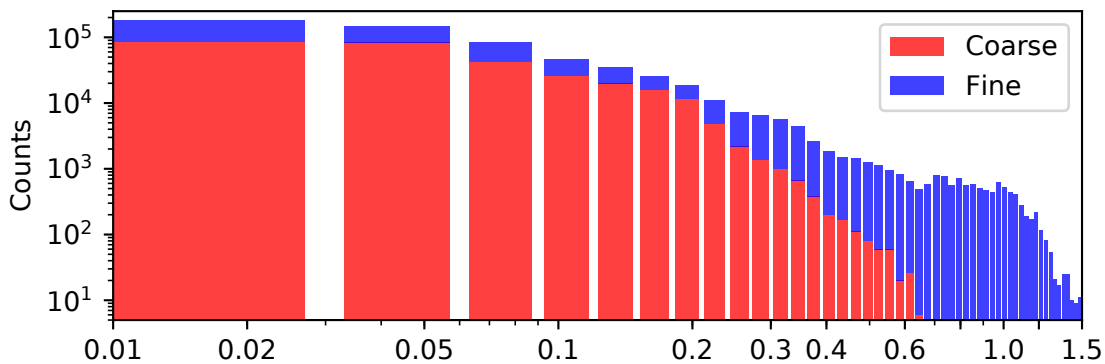

(a) KORUS-AQ AOD fine/coarse mode - all data

(b) Between 2 and 5 km

(c) Below 0.5 km