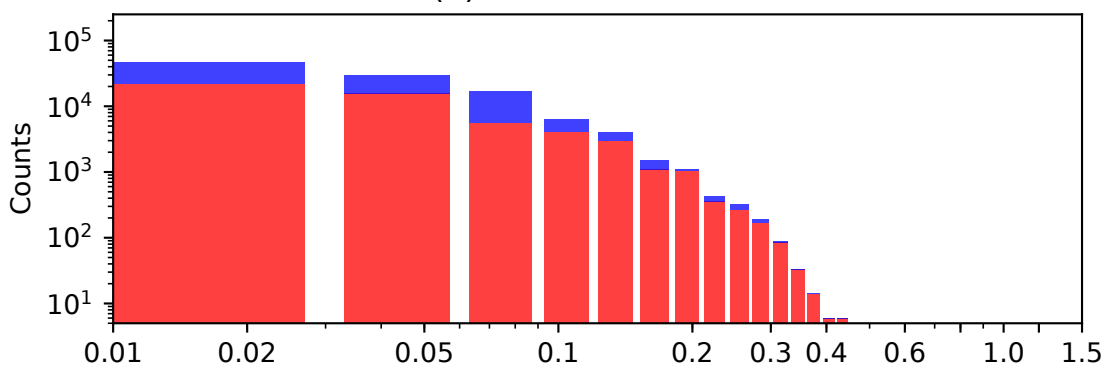

(a) KORUS-AQ AOD fine/coarse mode - all data

(b) Between 2 and 5 km

(c) Below 0.5 km