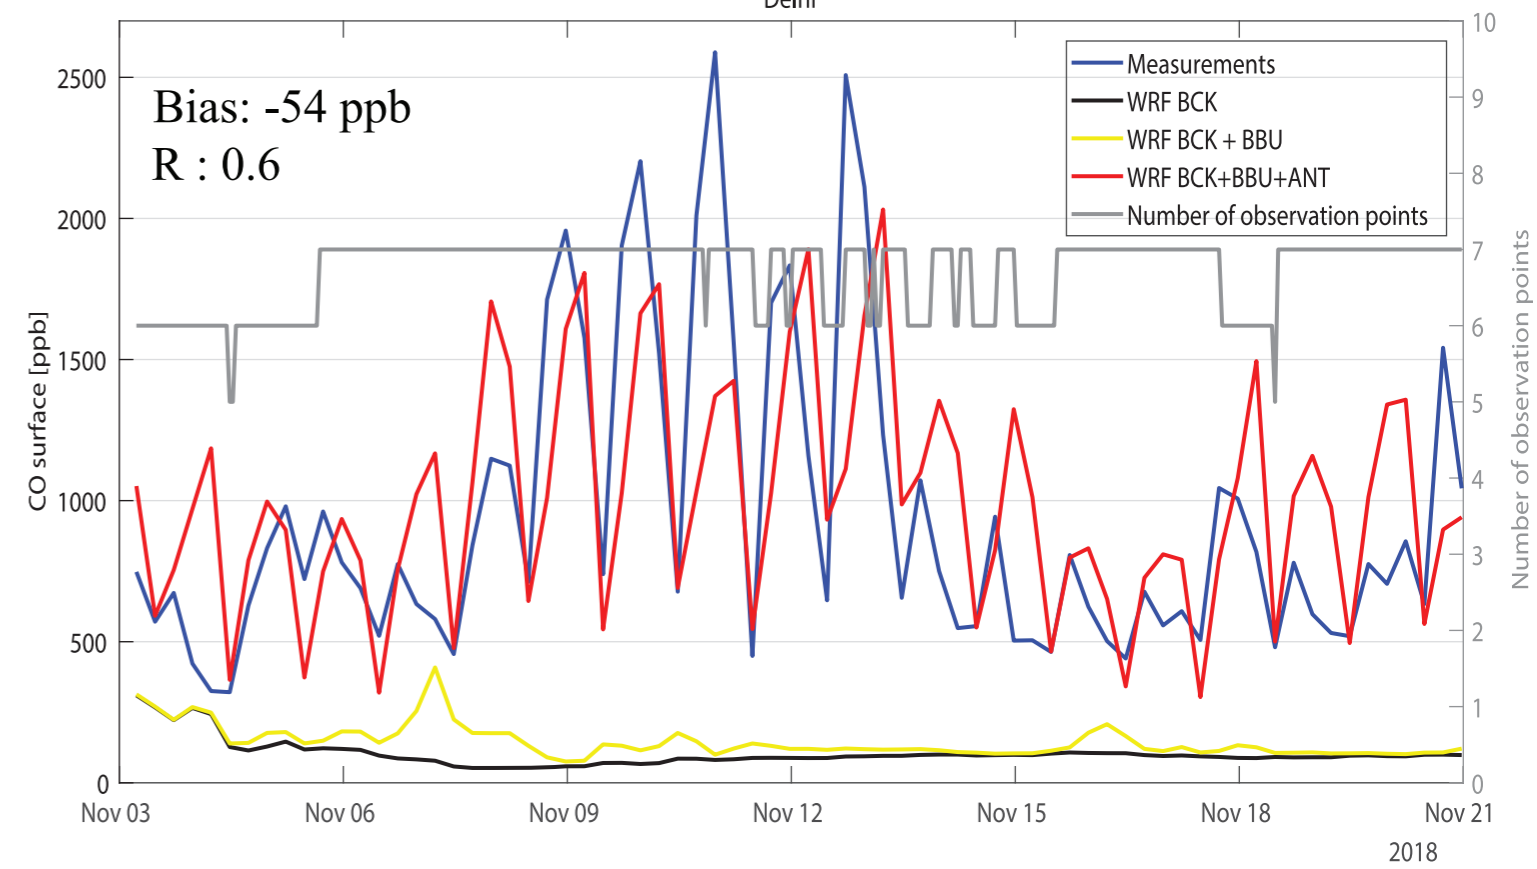

(a) WRF vs Ground level measurements over Punjab

Punjab

(b) WRF vs Ground level measurements over Delhi

Delhi

(c) WRF vs Ground level measurements over IGP

IGP