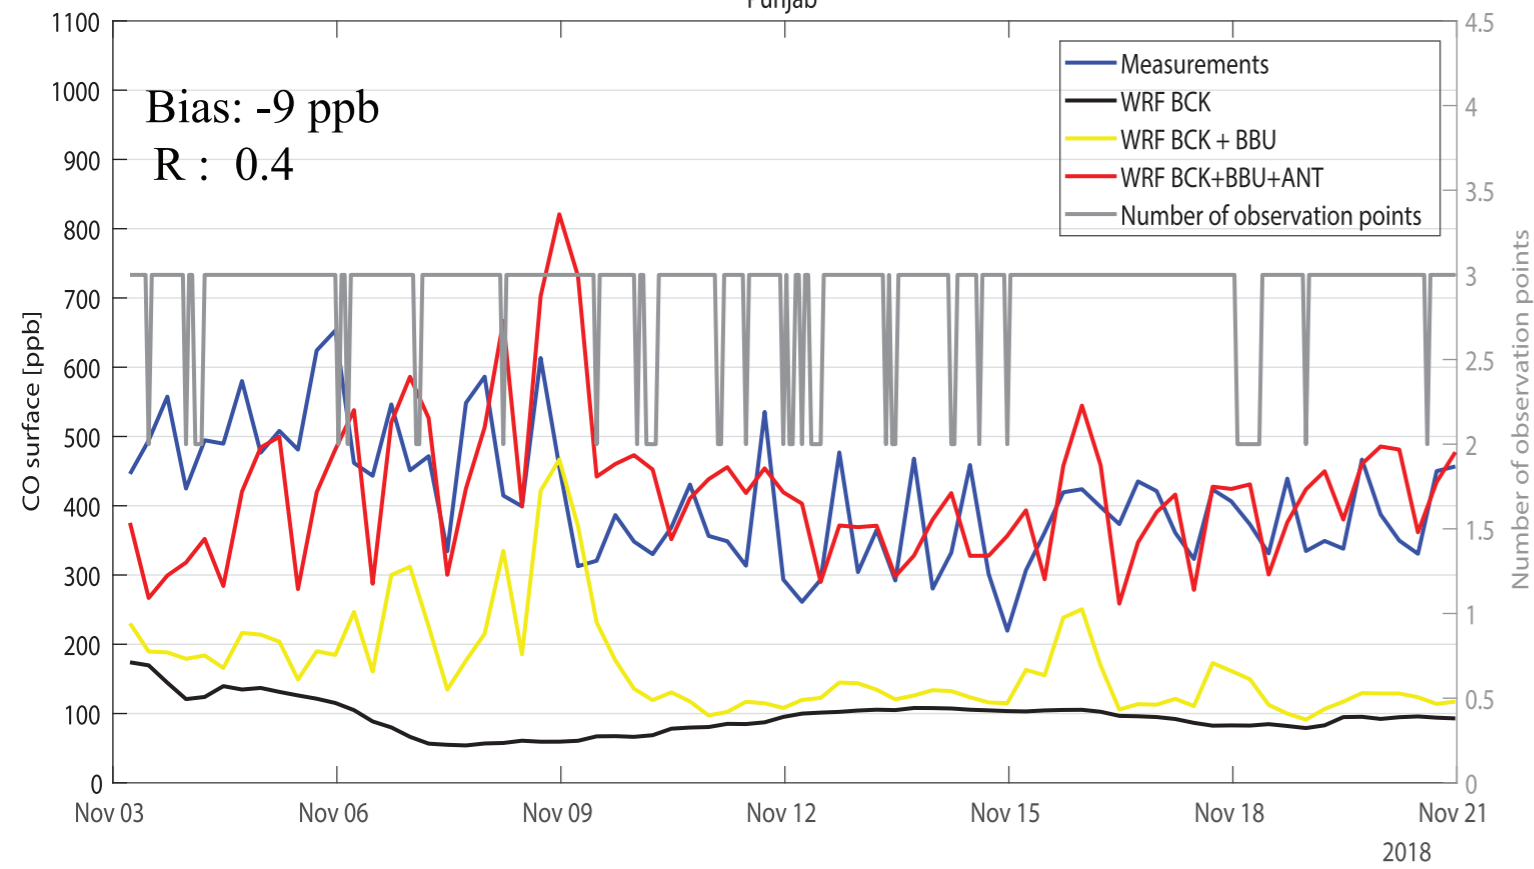

(a) WRF vs Ground level measurements over Punjab

Punjab

(b) WRF vs Ground level measurements over Delhi

Delhi

(c) WRF vs Ground level measurements over IGP

IGP