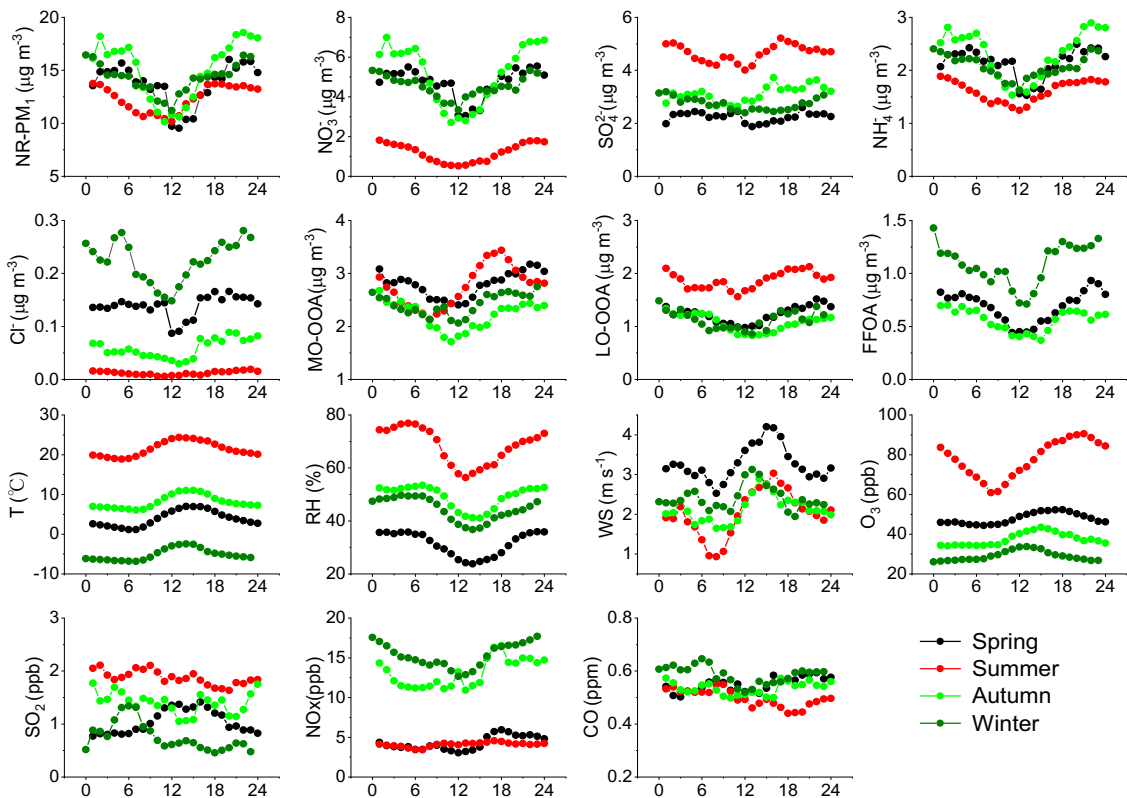

Concentration

Hour of Day