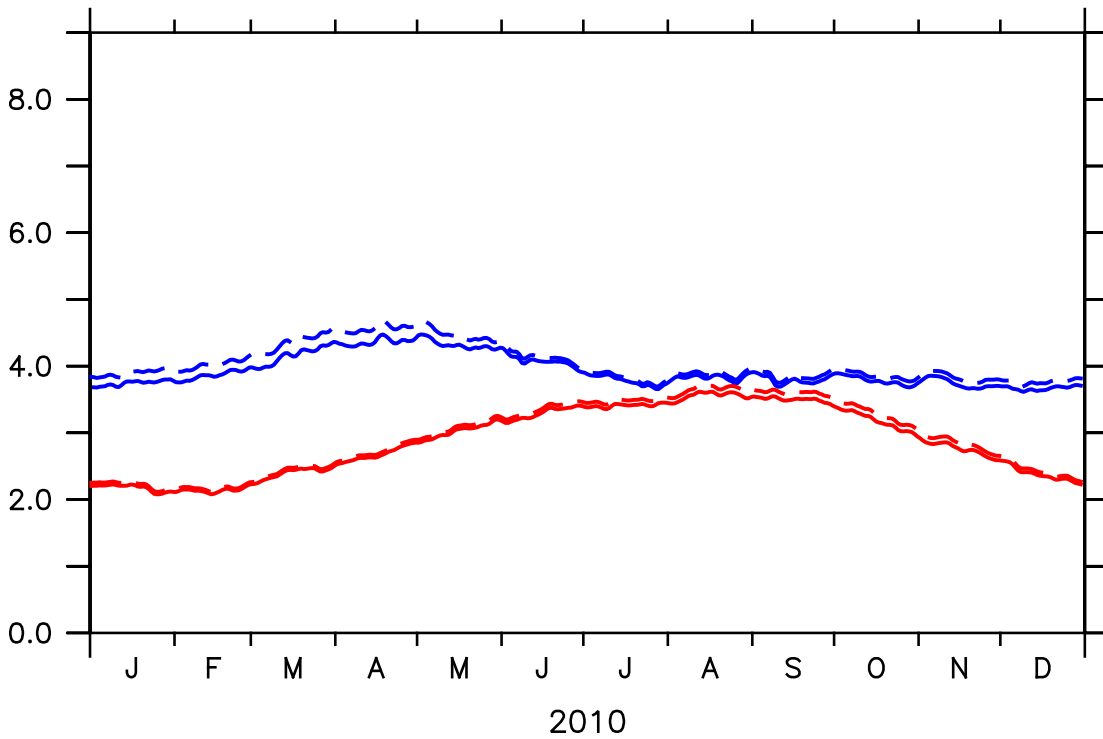

O3 daily means ($\times 10^{-8}$ mol/mol)

O3 relative difference (%)