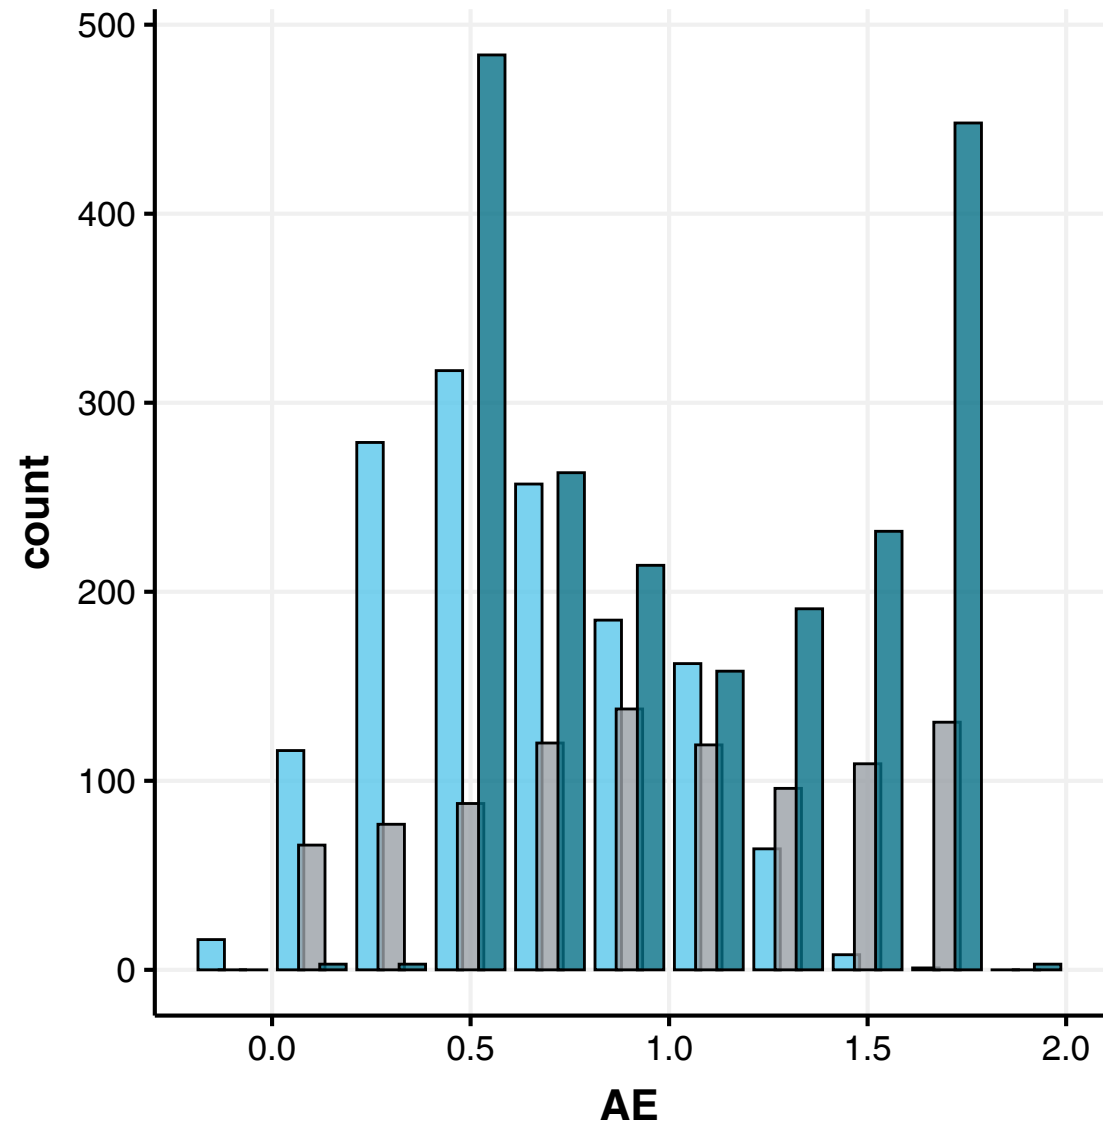

**(a) coastal sites****(b) inland sites**

Legend: Sun photometer (light blue), MODIS Ocean (light orange), MODIS DB (grey), MODIS Land (teal)