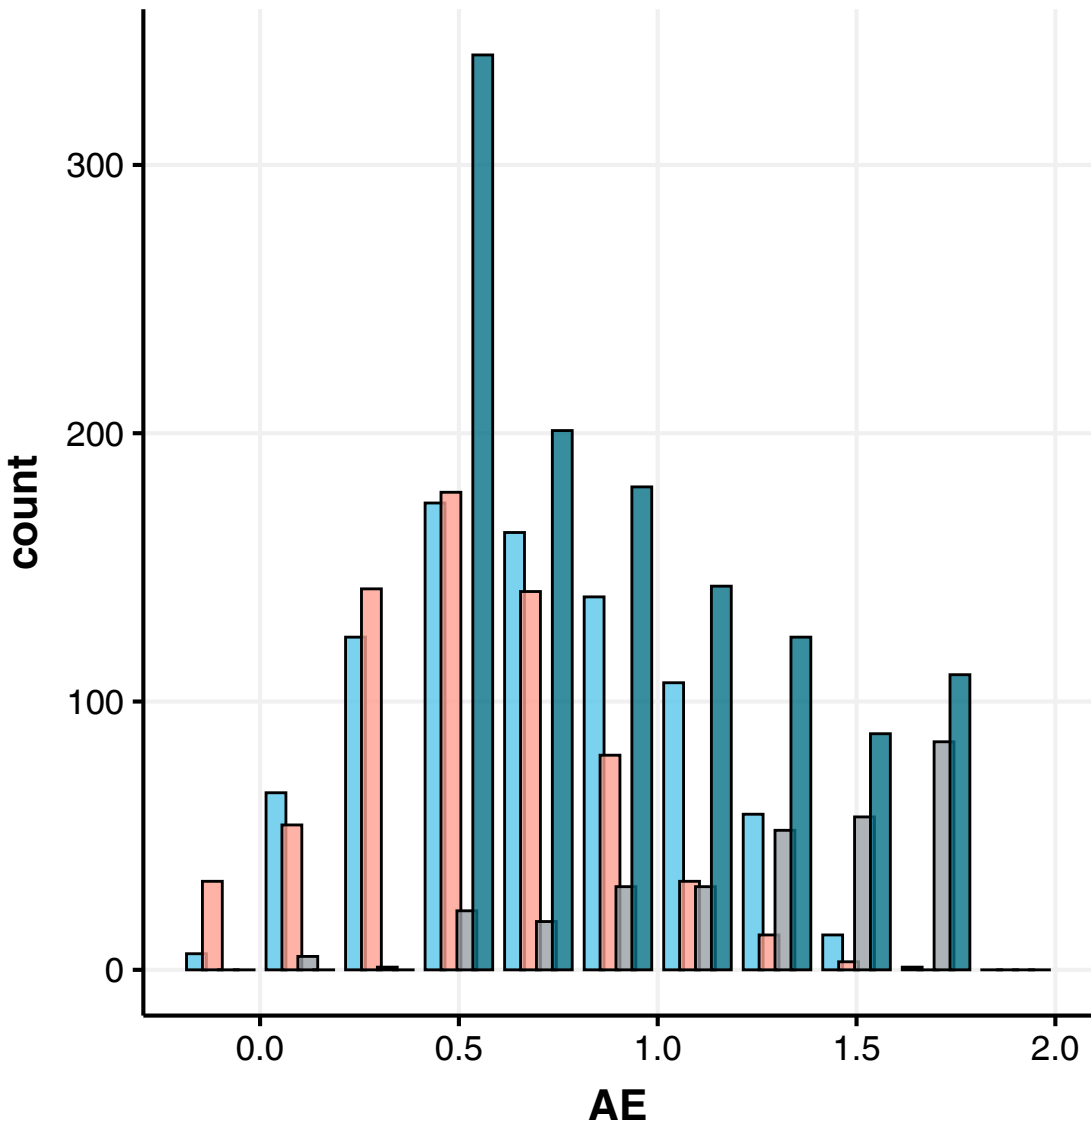

**(a) coastal sites****(b) inland sites**

Legend: Sun photometer (light blue), MODIS Ocean (light orange), MODIS DB (grey), MODIS Land (teal)