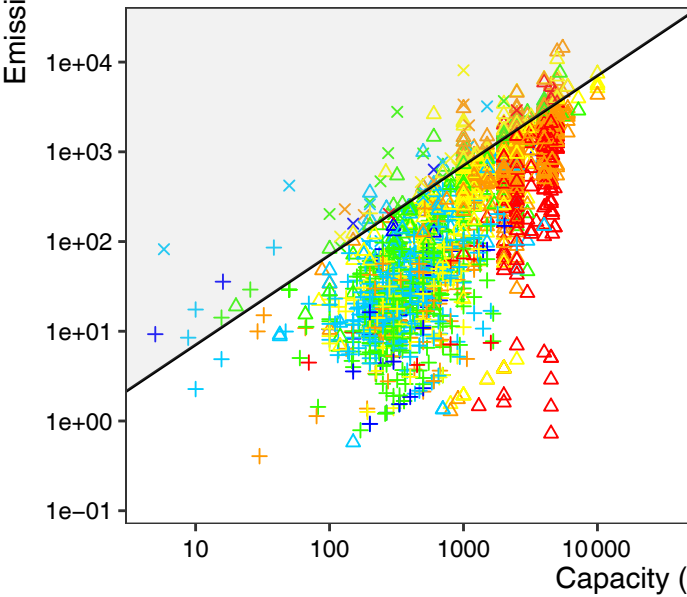

(a) PM<sub>2.5</sub> (2010)(b) PM<sub>2.5</sub> (2015)(c) NO<sub>x</sub> (2010)(d) NO<sub>x</sub> (2015)

Kiln types

- △ PC
- + SK
- × OR

Starting year

- before 1970
- 1970–1990
- 1990–2000
- 2000–2005
- 2005–2010
- 2010–2015