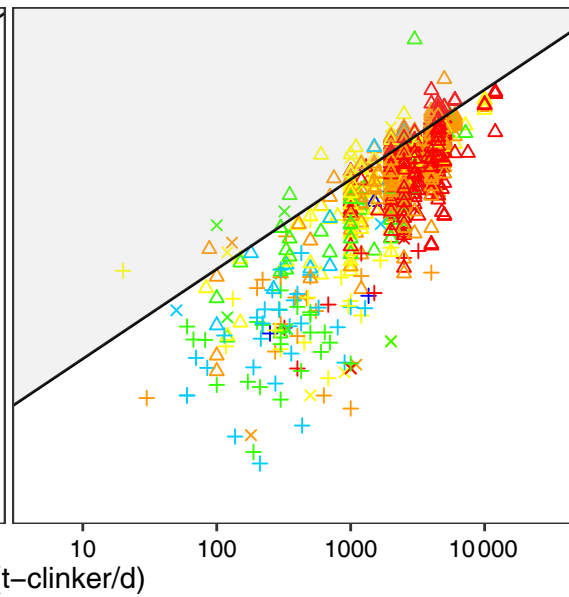

(a) PM<sub>2.5</sub> (2010)(b) PM<sub>2.5</sub> (2015)(c) NO<sub>x</sub> (2010)(d) NO<sub>x</sub> (2015)

Kiln types

- △ PC
- + SK
- × OR

Starting year

- before 1970
- 1970–1990
- 1990–2000
- 2000–2005
- 2005–2010
- 2010–2015