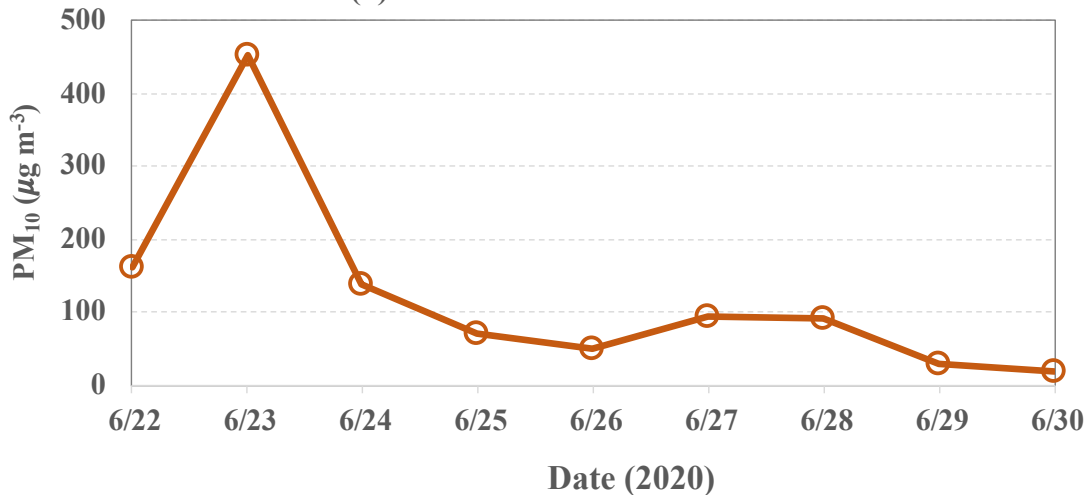

(a) June 2020 Godzilla dust event

(b) 24 extreme events since 1994 ($\text{PM}_{10} > 100 \mu\text{g m}^{-3}$)