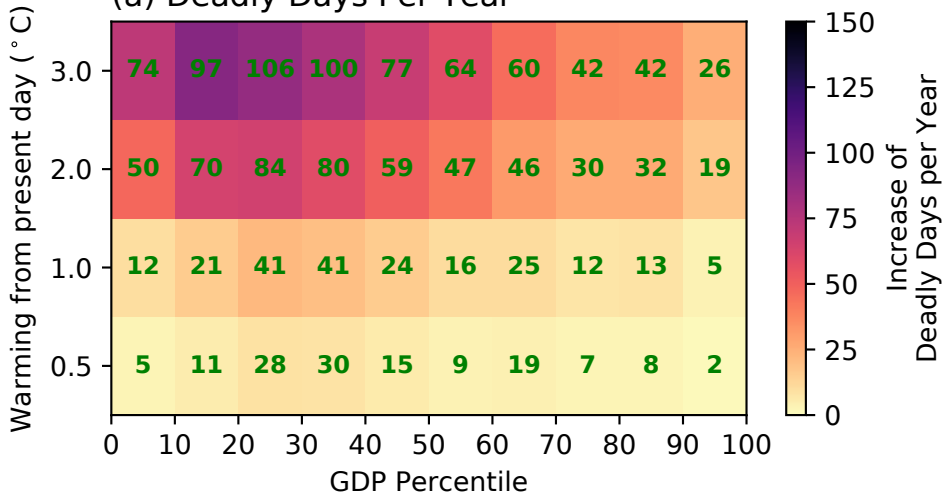

(a) Deadly Days Per Year

(b) Tropical Nights Per Year