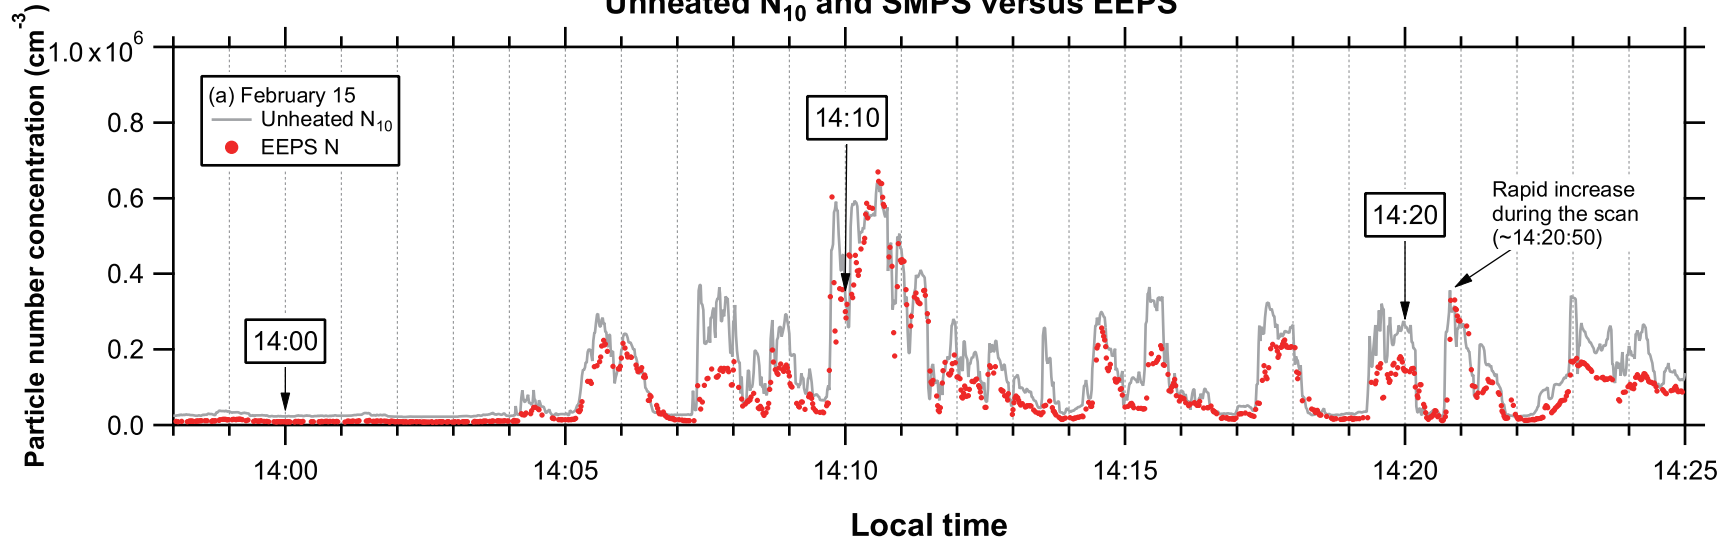

Unheated N₁₀ and SMPS versus EEPS

Local time