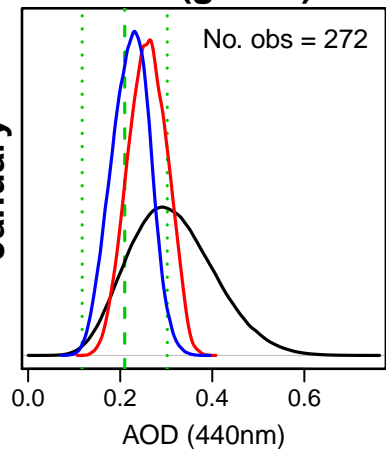

AOD (global)**Sulfate (global)****PM_{2.5} (global)****N₃ (Europe)****N₅₀ (Europe)****January****July**