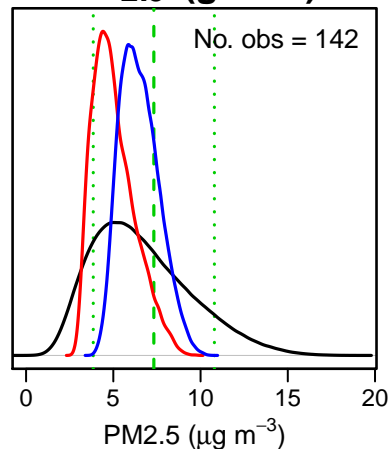

AOD (global)**Sulfate (global)****PM_{2.5} (global)****N₃ (Europe)****N₅₀ (Europe)****January****July**